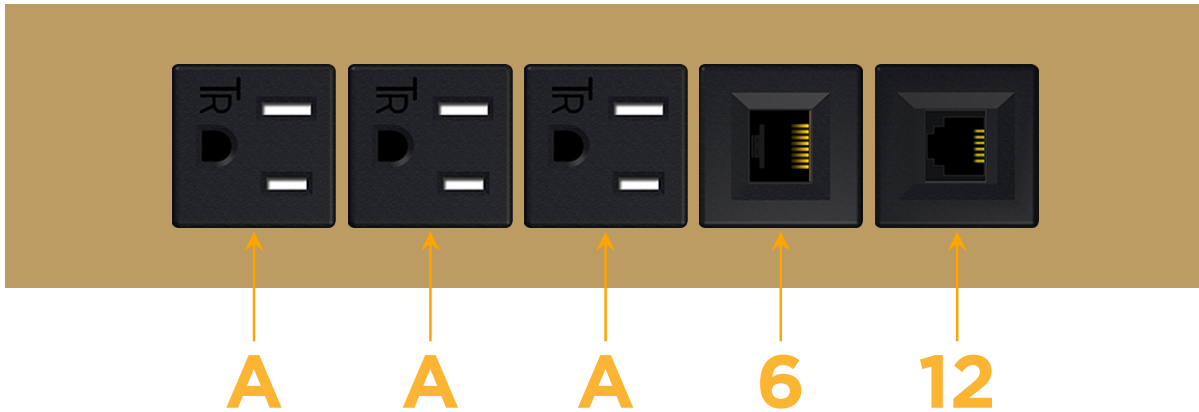

sales@mormax.com

mormax.com

Metro Light & Power's line of power & data solutions offers sophisticated design elements combined with greater ease of installation. Streamlined and low-profile, enhanced by side-exiting cords, our outlets advance the industry with their cutting edge look and feel. We believe flexibility is key, and we provide a variety of mounting options, including the ability to mount in limited spaces. Our outlets are available in many finishes and configurations, in addition to a custom color and finish capability for our clients.

Trim Plate Finish: **STANDARD BRONZE (ABS)**

Custom Finishes Available

M-POWER-5T-AAA612-BZATP

Features:

Module/Port Options:

- A** Tamper Resistant AC Receptacle
- E** USB-A & USB-C (20W)
- M** Double USB-A (Fast Charging Ports - 18W)
- H** HDMI
- 6** CAT 6
- 12** RJ 12
- X** Switched AC
- Y** 3-Way Switch (Low Voltage)
- V** USB-C (45W High Speed Charging Port)
- S** USB-C (25W High Speed Charging Port)
- R** Switched AC (Rocker Switch)
- D** Dimmer Switch

Plug:

Supplied with Low Profile Flat 45° Angle 120 VAC Plug

Optional Standard Straight 120 VAC Plug

Optional Straight 120 VAC Pass-through Plug

- CLEAN, COMPACT DESIGN
- STREAMLINED
- LOW PROFILE
- SIDE-EXITING CORDS
- PLUG & PLAY
- 6' AC CORD & PLUG (FLAT PLUG STANDARD)
- CUSTOMIZABLE CONFIGURATIONS AND FINISHES
- UL LISTED FOR MOUNTING IN FURNITURE
- 15A

M-POWER-5T

AC POWER & DATA CONNECTIVITY SOLUTION

M-POWER-5T-AAA612-BZATP

Specs:

Modules/Ports:

A Tamper Resistant AC Receptacle

6 CAT 6

12 RJ 12