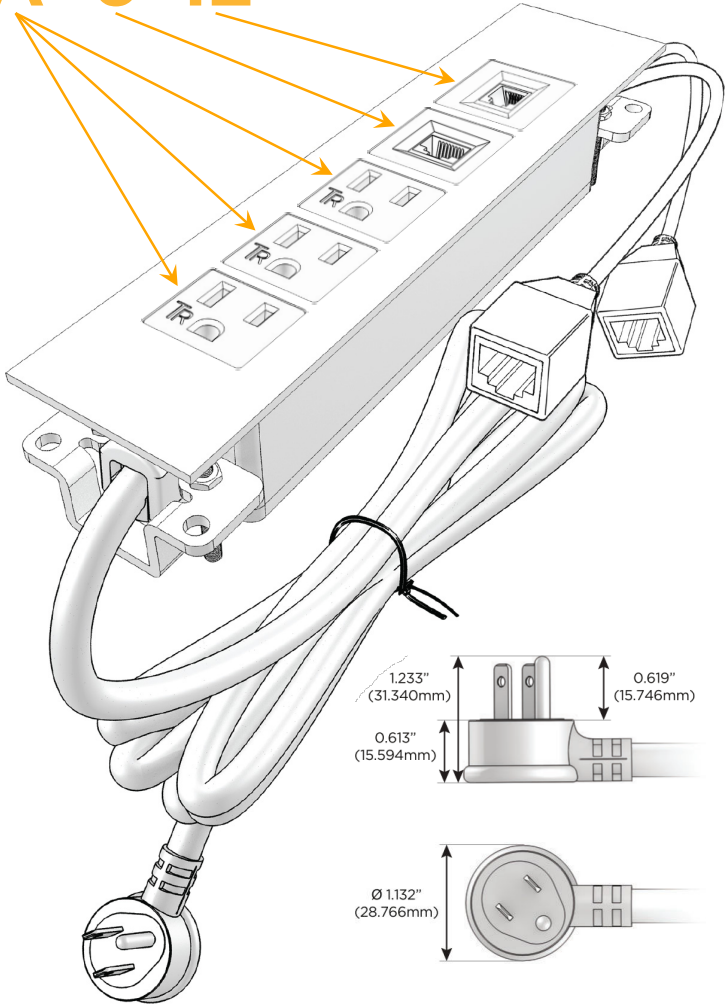

M-POWER-5T

AC POWER & DATA CONNECTIVITY SOLUTION

M-POWER-5T-AAA612-BZATP

Specs:

Modules/Ports:

A Tamper Resistant AC Receptacle

6 CAT 6

12 RJ 12

A 6 12