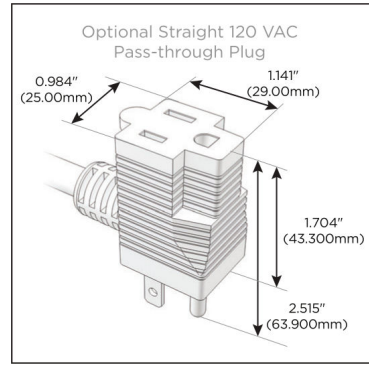

M-POWER-5T

AC POWER & DATA CONNECTIVITY SOLUTION

M-POWER-5T-AAA612-BZATP

Specs:

Modules/Ports:

A Tamper Resistant AC Receptacle

6 CAT 6

12 RJ 12

A 6 12