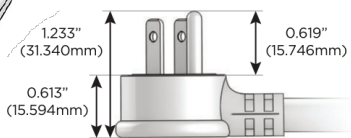

M-POWER-5T

AC POWER & DATA CONNECTIVITY SOLUTION

M-POWER-5T-AAA612-BZATP

Specs:

Modules/Ports:

A Tamper Resistant AC Receptacle

6 CAT 6

12 RJ 12

A 6 12