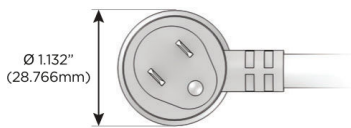

M-POWER-5T

AC POWER & DATA CONNECTIVITY SOLUTION

M-POWER-5T-AAA612-BZATP

Specs:

Modules/Ports:

A Tamper Resistant AC Receptacle

6 CAT 6

12 RJ 12

A 6 12