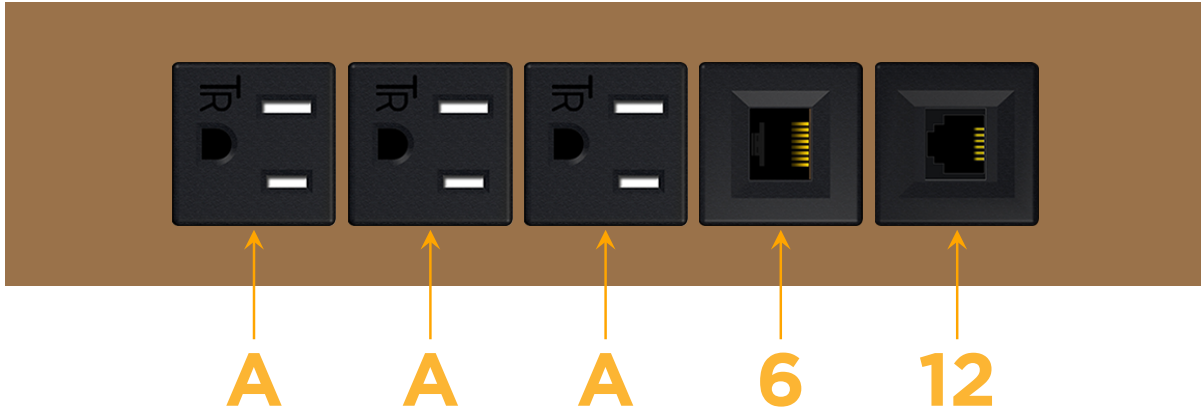

M-POWER-5T

AC POWER & DATA CONNECTIVITY SOLUTION

M-POWER-5T-AAA612-BZ5ATP

Distributed by

Mormax Company, Inc.

8 Westchester Plaza

Elmsford, NY 10523

914-699-0101

sales@mormax.com

mormax.com

Metro Light & Power's line of power & data solutions offers sophisticated design elements combined with greater ease of installation. Streamlined and low-profile, enhanced by side-exiting cords, our outlets advance the industry with their cutting edge look and feel. We believe flexibility is key, and we provide a variety of mounting options, including the ability to mount in limited spaces. Our outlets are available in many finishes and configurations, in addition to a custom color and finish capability for our clients.

Trim Plate Finish: **ARCHITECTURAL BRONZE (ABS)**

Custom Finishes Available

M-POWER-5T-AAA612-BZ5ATP

Features:

Module/Port Options:

- **A** Tamper Resistant AC Receptacle
- **E** USB-A & USB-C (20W)
- **M** Double USB-A (Fast Charging Ports - 18W)
- **H** HDMI
- **6** CAT 6
- **12** RJ 12
- **X** Switched AC
- **Y** 3-Way Switch (Low Voltage)
- **V** USB-C (45W High Speed Charging Port)
- **S** USB-C (25W High Speed Charging Port)
- **R** Switched AC (Rocker Switch)
- **D** Dimmer Switch

Plug:

Supplied with Low Profile Flat 45° Angle 120 VAC Plug

Optional Standard Straight 120 VAC Plug

Optional Straight 120 VAC Pass-through Plug

- CLEAN, COMPACT DESIGN
- STREAMLINED
- LOW PROFILE
- SIDE-EXITING CORDS
- PLUG & PLAY
- 6' AC CORD & PLUG (FLAT PLUG STANDARD)
- CUSTOMIZABLE CONFIGURATIONS AND FINISHES
- UL LISTED FOR MOUNTING IN FURNITURE
- 15A