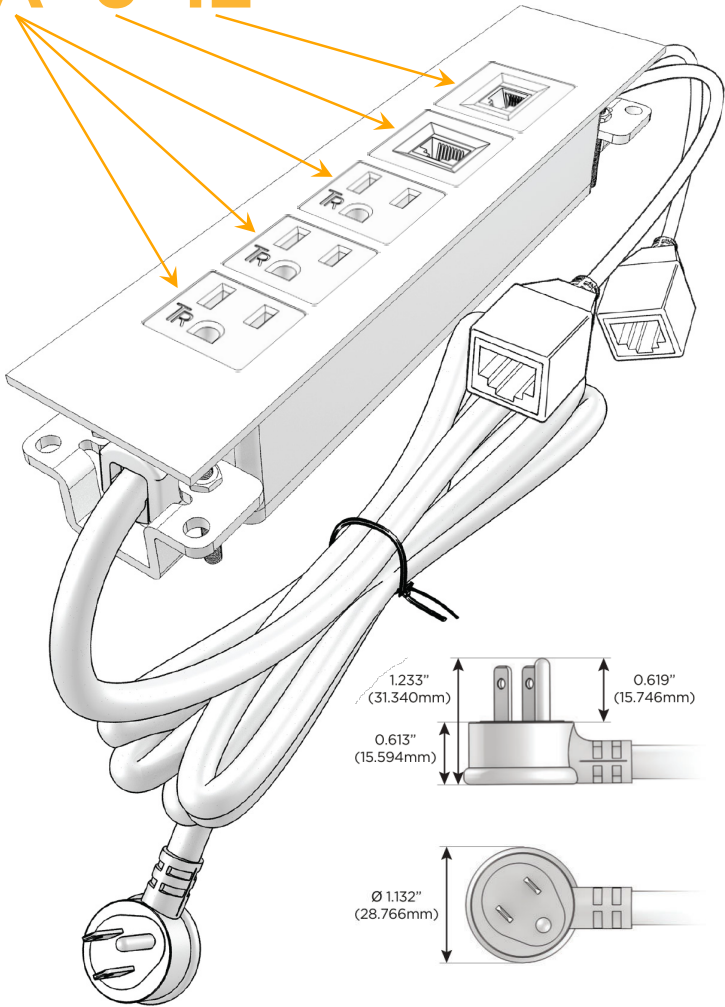

### Module/Port Options:

- A** Tamper Resistant AC Receptacle
- E** USB-A & USB-C (20W)
- M** Double USB-A (Fast Charging Ports - 18W)
- H** HDMI
- 6** CAT 6
- 12** RJ 12
- X** Switched AC
- Y** 3-Way Switch (Low Voltage)
- V** USB-C (45W High Speed Charging Port)
- S** USB-C (25W High Speed Charging Port)
- R** Switched AC (Rocker Switch)
- D** Dimmer Switch

### Plug:

Supplied with Low Profile Flat 45° Angle 120 VAC Plug

Optional Standard Straight 120 VAC Plug

Optional Straight 120 VAC Pass-through Plug

- CLEAN, COMPACT DESIGN
- STREAMLINED
- LOW PROFILE
- SIDE-EXITING CORDS
- PLUG & PLAY
- 6' AC CORD & PLUG (FLAT PLUG STANDARD)
- CUSTOMIZABLE CONFIGURATIONS AND FINISHES
- UL LISTED FOR MOUNTING IN FURNITURE
- 15A

# M-POWER-5T

AC POWER & DATA CONNECTIVITY SOLUTION

M-POWER-5T-AAA612-BZ5ATP

Specs:

**Modules/Ports:**

- A** Tamper Resistant AC Receptacle
- 6** CAT 6
- 12** RJ 12

**A 6 12**

Distributed by