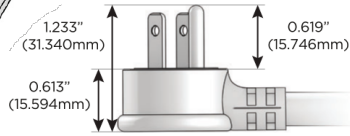

Plug:

Supplied with Low Profile Flat 45° Angle 120 VAC Plug

Optional Standard Straight 120 VAC Plug

Optional Straight 120 VAC Pass-through Plug

- CLEAN, COMPACT DESIGN
- STREAMLINED
- LOW PROFILE
- SIDE-EXITING CORDS
- PLUG & PLAY
- 6' AC CORD & PLUG (FLAT PLUG STANDARD)
- CUSTOMIZABLE CONFIGURATIONS AND FINISHES
- UL LISTED FOR MOUNTING IN FURNITURE
- 15A

M-POWER-5T

AC POWER & DATA CONNECTIVITY SOLUTION

M-POWER-5T-AAA612-BZ5AATP

Specs:

Modules/Ports:

- A** Tamper Resistant AC Receptacle
- 6** CAT 6
- 12** RJ 12

A 6 12

Distributed by