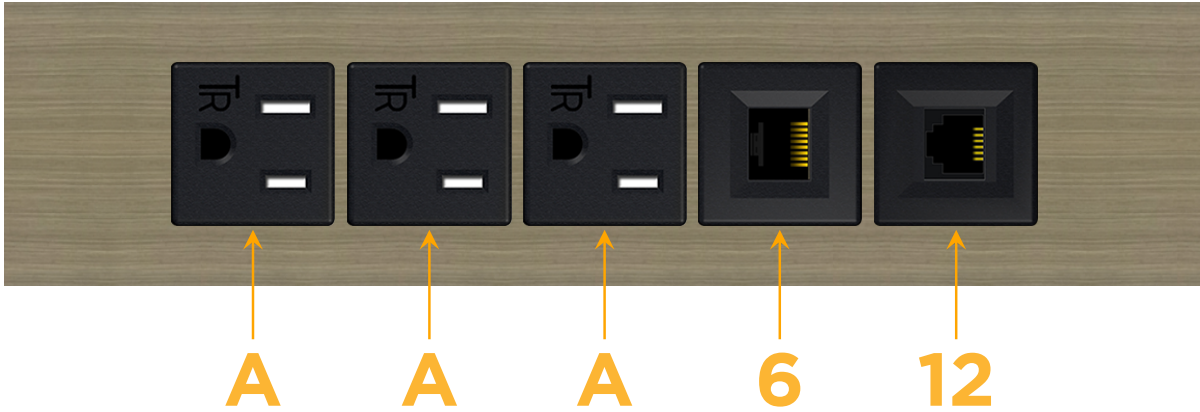

Trim Plate Finish: **ANTIQUED ARCHITECTURAL BRONZE (ABS)**

Custom Finishes Available

M-POWER-5T-AAA612-BZ5AATP

Features:

Module/Port Options:

- A** Tamper Resistant AC Receptacle
- E** USB-A & USB-C (20W)
- M** Double USB-A (Fast Charging Ports - 18W)
- H** HDMI
- 6** CAT 6
- 12** RJ 12
- X** Switched AC
- Y** 3-Way Switch (Low Voltage)
- V** USB-C (45W High Speed Charging Port)
- S** USB-C (25W High Speed Charging Port)
- R** Switched AC (Rocker Switch)
- D** Dimmer Switch

Plug:

Supplied with Low Profile Flat 45° Angle 120 VAC Plug

Optional Standard Straight 120 VAC Plug

Optional Straight 120 VAC Pass-through Plug

- CLEAN, COMPACT DESIGN
- STREAMLINED
- LOW PROFILE
- SIDE-EXITING CORDS
- PLUG & PLAY
- 6' AC CORD & PLUG (FLAT PLUG STANDARD)
- CUSTOMIZABLE CONFIGURATIONS AND FINISHES
- UL LISTED FOR MOUNTING IN FURNITURE
- 15A

M-POWER-5T

AC POWER & DATA CONNECTIVITY SOLUTION

M-POWER-5T-AAA612-BZ5AATP

Specs:

Modules/Ports:

- A** Tamper Resistant AC Receptacle
- 6** CAT 6
- 12** RJ 12

A 6 12

Distributed by