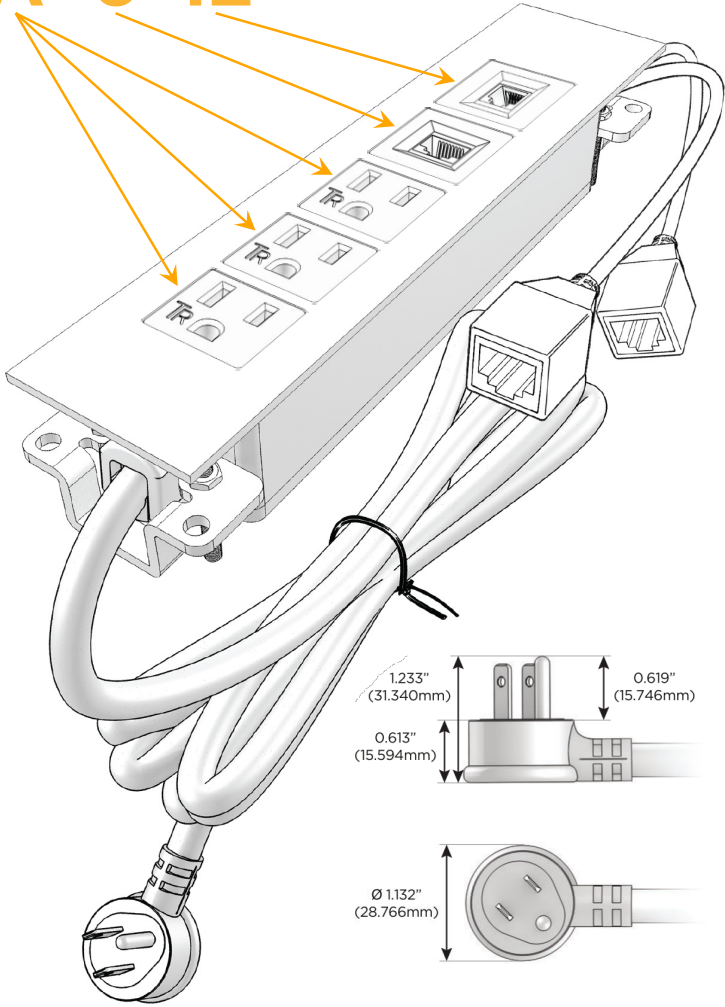

Trim Plate Finish: **ANTIQUED ARCHITECTURAL BRONZE (ABS)**

Custom Finishes Available

M-POWER-5T-AAA612-BZ5AATP

Features:

Module/Port Options:

- A** Tamper Resistant AC Receptacle
- E** USB-A & USB-C (20W)
- M** Double USB-A (Fast Charging Ports - 18W)
- H** HDMI
- 6** CAT 6
- 12** RJ 12
- X** Switched AC
- Y** 3-Way Switch (Low Voltage)
- V** USB-C (45W High Speed Charging Port)
- S** USB-C (25W High Speed Charging Port)
- R** Switched AC (Rocker Switch)
- D** Dimmer Switch

Plug:

Supplied with Low Profile Flat 45° Angle 120 VAC Plug

Optional Standard Straight 120 VAC Plug

Optional Straight 120 VAC Pass-through Plug

- CLEAN, COMPACT DESIGN
- STREAMLINED
- LOW PROFILE
- SIDE-EXITING CORDS
- PLUG & PLAY
- 6' AC CORD & PLUG (FLAT PLUG STANDARD)
- CUSTOMIZABLE CONFIGURATIONS AND FINISHES
- UL LISTED FOR MOUNTING IN FURNITURE
- 15A

M-POWER-5T

AC POWER & DATA CONNECTIVITY SOLUTION

M-POWER-5T-AAA612-BZ5AATP

Specs:

Modules/Ports:

- A** Tamper Resistant AC Receptacle
- 6** CAT 6
- 12** RJ 12

A 6 12

Distributed by