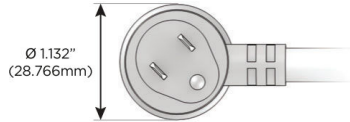

Plug:

Supplied with Low Profile Flat 45° Angle 120 VAC Plug

Optional Standard Straight 120 VAC Plug

Optional Straight 120 VAC Pass-through Plug

- CLEAN, COMPACT DESIGN
- STREAMLINED
- LOW PROFILE
- SIDE-EXITING CORDS
- PLUG & PLAY
- 6' AC CORD & PLUG (FLAT PLUG STANDARD)
- CUSTOMIZABLE CONFIGURATIONS AND FINISHES
- UL LISTED FOR MOUNTING IN FURNITURE
- 15A

M-POWER-5T

AC POWER & DATA CONNECTIVITY SOLUTION

M-POWER-5T-AAA612-BZ5AATP

Specs:

Modules/Ports:

- A** Tamper Resistant AC Receptacle
- 6** CAT 6
- 12** RJ 12

A 6 12

Distributed by