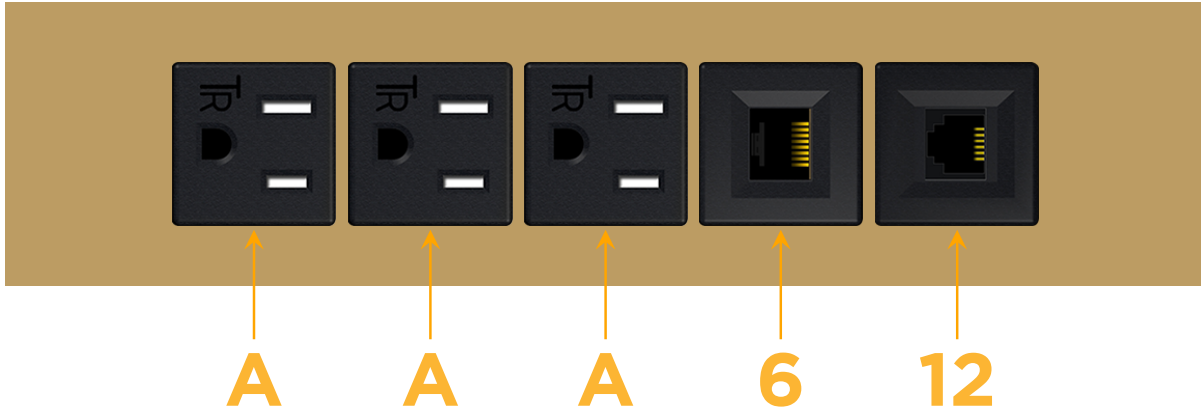

M-POWER-5T

AC POWER & DATA CONNECTIVITY SOLUTION

M-POWER-5T-AAA612-BRATP

Distributed by

Mormax Company, Inc.

8 Westchester Plaza

Elmsford, NY 10523

914-699-0101

sales@mormax.com

mormax.com

Metro Light & Power's line of power & data solutions offers sophisticated design elements combined with greater ease of installation. Streamlined and low-profile, enhanced by side-exiting cords, our outlets advance the industry with their cutting edge look and feel. We believe flexibility is key, and we provide a variety of mounting options, including the ability to mount in limited spaces. Our outlets are available in many finishes and configurations, in addition to a custom color and finish capability for our clients.

Trim Plate Finish: **BRASS (ABS)**

Custom Finishes Available

M-POWER-5T-AAA612-BRATP

Features:

Module/Port Options:

- **A** Tamper Resistant AC Receptacle
- **E** USB-A & USB-C (20W)
- **M** Double USB-A (Fast Charging Ports - 18W)
- **H** HDMI
- **6** CAT 6
- **12** RJ 12
- **X** Switched AC
- **Y** 3-Way Switch (Low Voltage)
- **V** USB-C (45W High Speed Charging Port)
- **S** USB-C (25W High Speed Charging Port)
- **R** Switched AC (Rocker Switch)
- **D** Dimmer Switch

Plug:

Supplied with Low Profile Flat 45° Angle 120 VAC Plug

Optional Standard Straight 120 VAC Plug

Optional Straight 120 VAC Pass-through Plug

- CLEAN, COMPACT DESIGN
- STREAMLINED
- LOW PROFILE
- SIDE-EXITING CORDS
- PLUG & PLAY
- 6' AC CORD & PLUG (FLAT PLUG STANDARD)
- CUSTOMIZABLE CONFIGURATIONS AND FINISHES
- UL LISTED FOR MOUNTING IN FURNITURE
- 15A