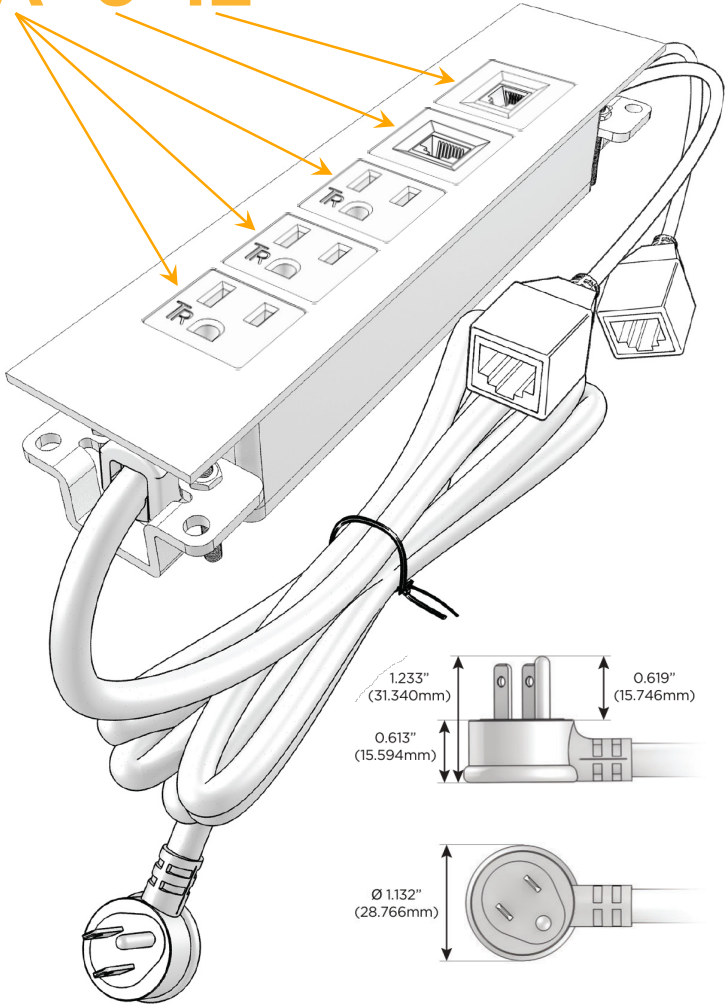

M-POWER-5T

AC POWER & DATA CONNECTIVITY SOLUTION

M-POWER-5T-AAA612-BRATP

Specs:

Modules/Ports:

A Tamper Resistant AC Receptacle

6 CAT 6

12 RJ 12

A 6 12