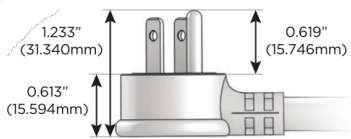

M-POWER-5T

AC POWER & DATA CONNECTIVITY SOLUTION

M-POWER-5TW-XAMXS-SAB

Specs:

Modules/Ports:

- **X** Switched AC
- **A** Tamper Resistant AC Receptacle
- **M** Double USB-A (Fast Charging Ports - 18W)
- **S** USB-C (25W High Speed Charging Port)

X A M S