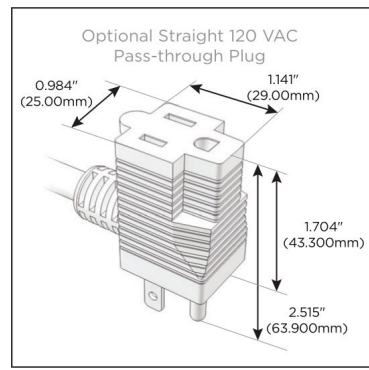

M-POWER-5T

AC POWER & DATA CONNECTIVITY SOLUTION

M-POWER-5TW-XAMXS-SAB

Specs:

Modules/Ports:

- **X** Switched AC
- **A** Tamper Resistant AC Receptacle
- **M** Double USB-A (Fast Charging Ports - 18W)
- **S** USB-C (25W High Speed Charging Port)

X A M S