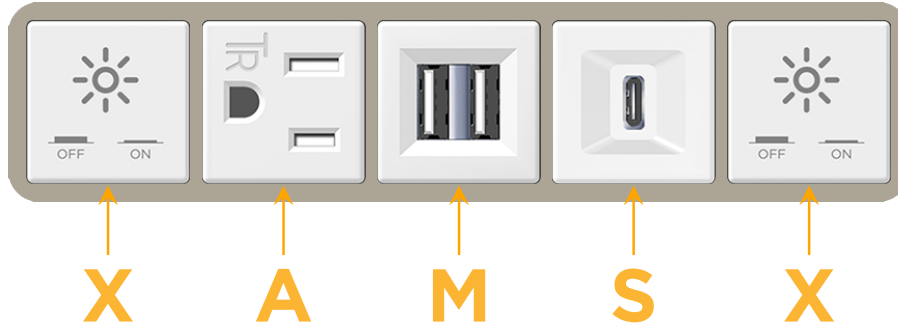

M-POWER-5T

AC POWER & DATA CONNECTIVITY SOLUTION

M-POWER-5TW-XAMXS-SAB

Distributed by

Mormax Company, Inc.

8 Westchester Plaza

Elmsford, NY 10523

914-699-0101

sales@mormax.com

mormax.com

Metro Light & Power's line of power & data solutions offers sophisticated design elements combined with greater ease of installation. Streamlined and low-profile, enhanced by side-exiting cords, our outlets advance the industry with their cutting edge look and feel. We believe flexibility is key, and we provide a variety of mounting options, including the ability to mount in limited spaces. Our outlets are available in many finishes and configurations, in addition to a custom color and finish capability for our clients.

Bezel Finish: **SATIN NICKEL (ABS)**

Custom Finishes Available M-POWER-5TW-XAMXS-SAB

Features:

Module/Port Options:

- A Tamper Resistant AC Receptacle
- E USB-A & USB-C (20W)
- M Double USB-A (Fast Charging Ports - 18W)
- H HDMI
- 6 CAT 6
- 12 RJ 12
- X Switched AC
- Y 3-Way Switch (Low Voltage)
- V USB-C (45W High Speed Charging Port)
- S USB-C (25W High Speed Charging Port)
- R Switched AC (Rocker Switch)
- D Dimmer Switch

Plug:

Supplied with Low Profile Flat 45° Angle 120 VAC Plug

Optional Standard Straight 120 VAC Plug

Optional Straight 120 VAC Pass-through Plug

- CLEAN, COMPACT DESIGN
- STREAMLINED
- LOW PROFILE
- SIDE-EXITING CORDS
- PLUG & PLAY
- 6' AC CORD & PLUG (FLAT PLUG STANDARD)
- CUSTOMIZABLE CONFIGURATIONS AND FINISHES
- UL LISTED FOR MOUNTING IN FURNITURE
- 15A