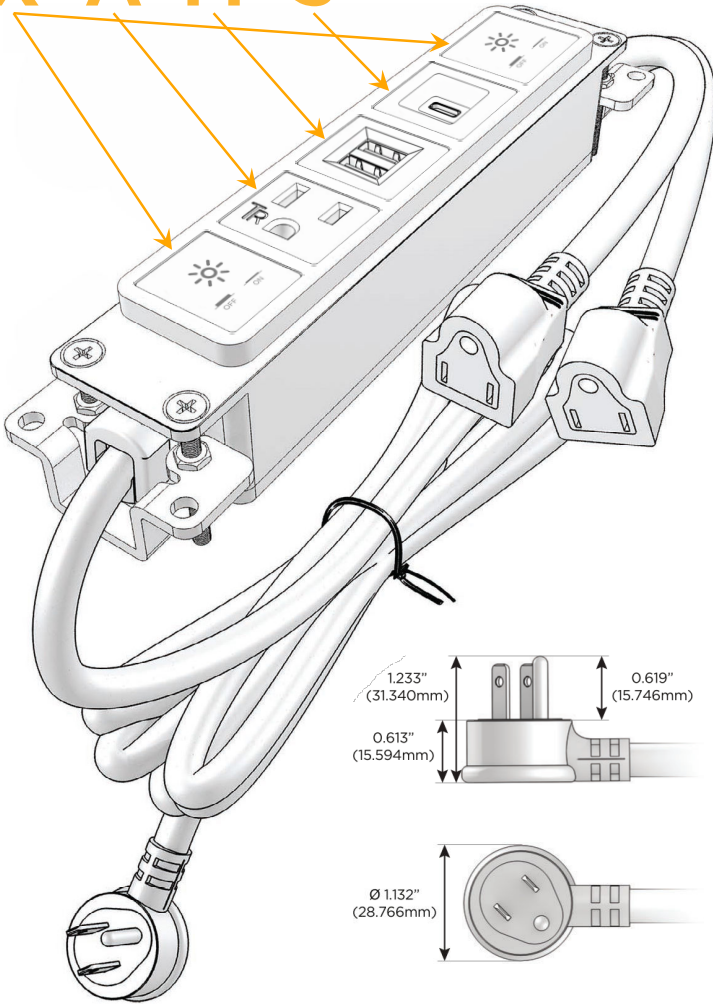

M-POWER-5T

AC POWER & DATA CONNECTIVITY SOLUTION

M-POWER-5TW-XAMXS-SAB

Specs:

Modules/Ports:

- **X** Switched AC
- **A** Tamper Resistant AC Receptacle
- **M** Double USB-A (Fast Charging Ports - 18W)
- **S** USB-C (25W High Speed Charging Port)

X A M S