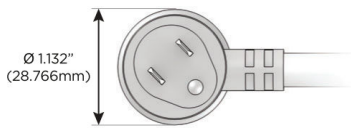

M-POWER-5T

AC POWER & DATA CONNECTIVITY SOLUTION

M-POWER-5TW-XAMXS-SAB

Specs:

Modules/Ports:

- **X** Switched AC
- **A** Tamper Resistant AC Receptacle
- **M** Double USB-A (Fast Charging Ports - 18W)
- **S** USB-C (25W High Speed Charging Port)

X A M S