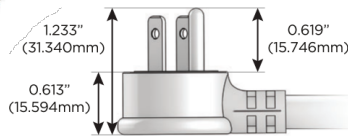

M-POWER-5T

AC POWER & DATA CONNECTIVITY SOLUTION

M-POWER-5TW-XAMSX-S3AB

Specs:

Modules/Ports:

- **X** Switched AC
- **A** Tamper Resistant AC Receptacle
- **M** Double USB-A (Fast Charging Ports - 18W)
- **S** USB-C (25W High Speed Charging Port)

X A M S