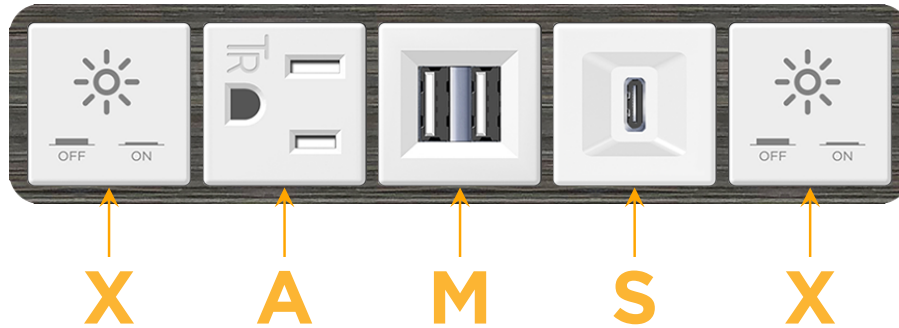

Bezel Finish: **GUNMETAL (ABS)**

Custom Finishes Available M-POWER-5TW-XAMXS-S3AB

Features:

Module/Port Options:

- A** Tamper Resistant AC Receptacle
- E** USB-A & USB-C (20W)
- M** Double USB-A (Fast Charging Ports - 18W)
- H** HDMI
- 6** CAT 6
- 12** RJ 12
- X** Switched AC
- Y** 3-Way Switch (Low Voltage)
- V** USB-C (45W High Speed Charging Port)
- S** USB-C (25W High Speed Charging Port)
- R** Switched AC (Rocker Switch)
- D** Dimmer Switch

Plug:

Supplied with Low Profile Flat 45° Angle 120 VAC Plug

Optional Standard Straight 120 VAC Plug

Optional Straight 120 VAC Pass-through Plug

- CLEAN, COMPACT DESIGN
- STREAMLINED
- LOW PROFILE
- SIDE-EXITING CORDS
- PLUG & PLAY
- 6' AC CORD & PLUG (FLAT PLUG STANDARD)
- CUSTOMIZABLE CONFIGURATIONS AND FINISHES
- UL LISTED FOR MOUNTING IN FURNITURE
- 15A

M-POWER-5T

AC POWER & DATA CONNECTIVITY SOLUTION

M-POWER-5TW-XAMSX-S3AB

Specs:

Modules/Ports:

- X** Switched AC
- A** Tamper Resistant AC Receptacle
- M** Double USB-A (Fast Charging Ports - 18W)
- S** USB-C (25W High Speed Charging Port)