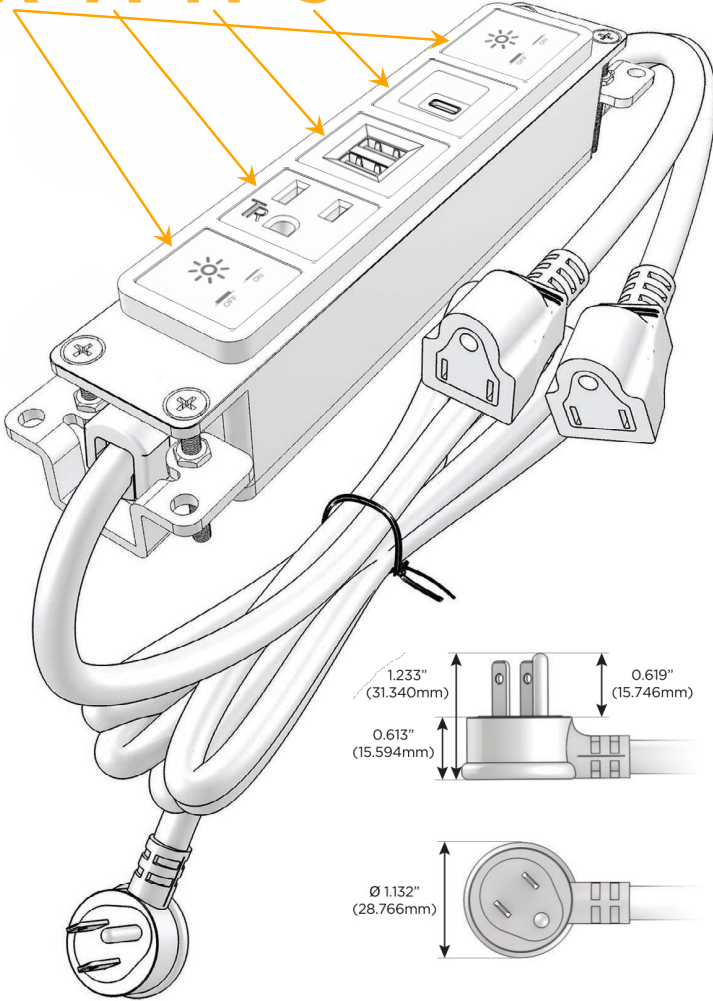

M-POWER-5T

AC POWER & DATA CONNECTIVITY SOLUTION

M-POWER-5TW-XAMSX-S3AB

Specs:

Modules/Ports:

- **X** Switched AC
- **A** Tamper Resistant AC Receptacle
- **M** Double USB-A (Fast Charging Ports - 18W)
- **S** USB-C (25W High Speed Charging Port)

X A M S