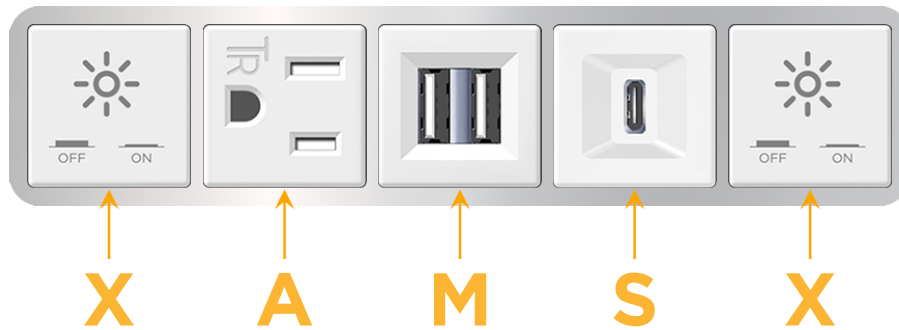

M-POWER-5T

AC POWER & DATA CONNECTIVITY SOLUTION

M-POWER-5TW-XAMXS-CRAB

Distributed by

Mormax Company, Inc.

8 Westchester Plaza

Elmsford, NY 10523

914-699-0101

sales@mormax.com

mormax.com

Metro Light & Power's line of power & data solutions offers sophisticated design elements combined with greater ease of installation. Streamlined and low-profile, enhanced by side-exiting cords, our outlets advance the industry with their cutting edge look and feel. We believe flexibility is key, and we provide a variety of mounting options, including the ability to mount in limited spaces. Our outlets are available in many finishes and configurations, in addition to a custom color and finish capability for our clients.

Bezel Finish: **CHROME (ABS)**
Custom Finishes Available M-POWER-5TW-XAMXS-CRAB

Features:

Module/Port Options:

- **A** Tamper Resistant AC Receptacle
- **E** USB-A & USB-C (20W)
- **M** Double USB-A (Fast Charging Ports - 18W)
- **H** HDMI
- **6** CAT 6
- **12** RJ 12
- **X** Switched AC
- **Y** 3-Way Switch (Low Voltage)
- **V** USB-C (45W High Speed Charging Port)
- **S** USB-C (25W High Speed Charging Port)
- **R** Switched AC (Rocker Switch)
- **D** Dimmer Switch

Plug:

- Supplied with Low Profile Flat 45° Angle 120 VAC Plug
- Optional Standard Straight 120 VAC Plug
- Optional Straight 120 VAC Pass-through Plug

- CLEAN, COMPACT DESIGN
- STREAMLINED
- LOW PROFILE
- SIDE-EXITING CORDS
- PLUG & PLAY
- 6' AC CORD & PLUG (FLAT PLUG STANDARD)
- CUSTOMIZABLE CONFIGURATIONS AND FINISHES
- UL LISTED FOR MOUNTING IN FURNITURE
- 15A