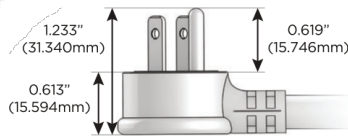

M-POWER-5T

AC POWER & DATA CONNECTIVITY SOLUTION

M-POWER-5TW-XAMSX-CRAB

Specs:

Modules/Ports:

- **X** Switched AC
- **A** Tamper Resistant AC Receptacle
- **M** Double USB-A (Fast Charging Ports - 18W)
- **S** USB-C (25W High Speed Charging Port)

X A M S