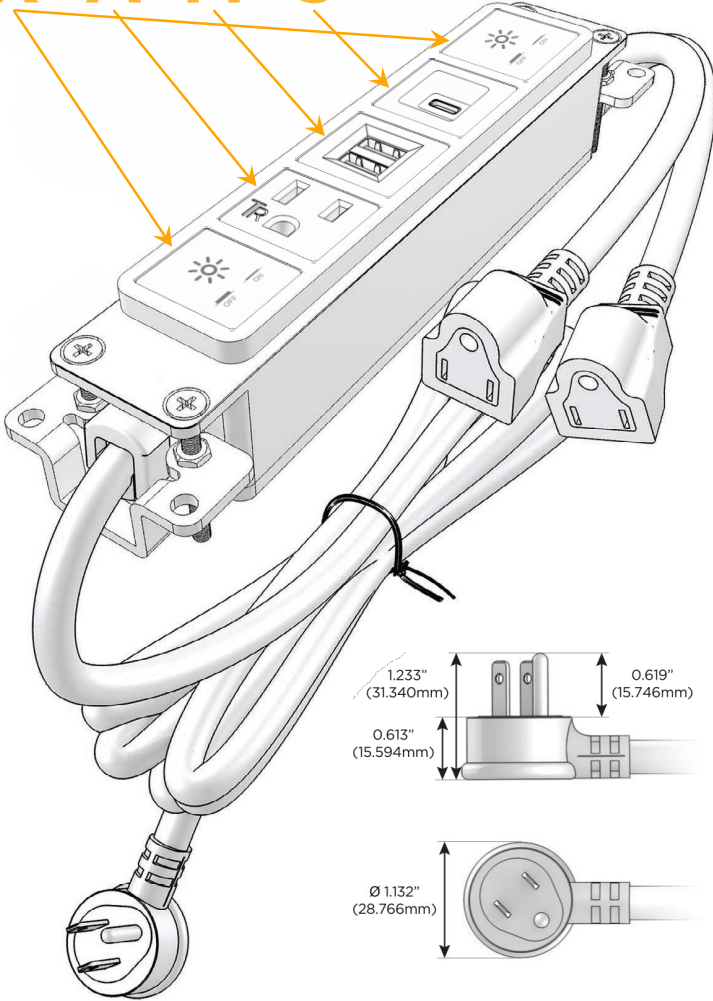

M-POWER-5T

AC POWER & DATA CONNECTIVITY SOLUTION

M-POWER-5TW-XAMSX-CRAB

Specs:

Modules/Ports:

- **X** Switched AC
- **A** Tamper Resistant AC Receptacle
- **M** Double USB-A (Fast Charging Ports - 18W)
- **S** USB-C (25W High Speed Charging Port)

X A M S