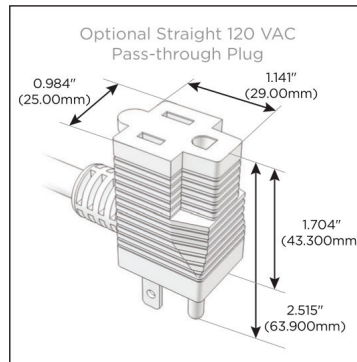

M-POWER-5T

AC POWER & DATA CONNECTIVITY SOLUTION

M-POWER-5TW-XAMSX-CHAB

Specs:

Modules/Ports:

- **X** Switched AC
- **A** Tamper Resistant AC Receptacle
- **M** Double USB-A (Fast Charging Ports - 18W)
- **S** USB-C (25W High Speed Charging Port)

X A M S