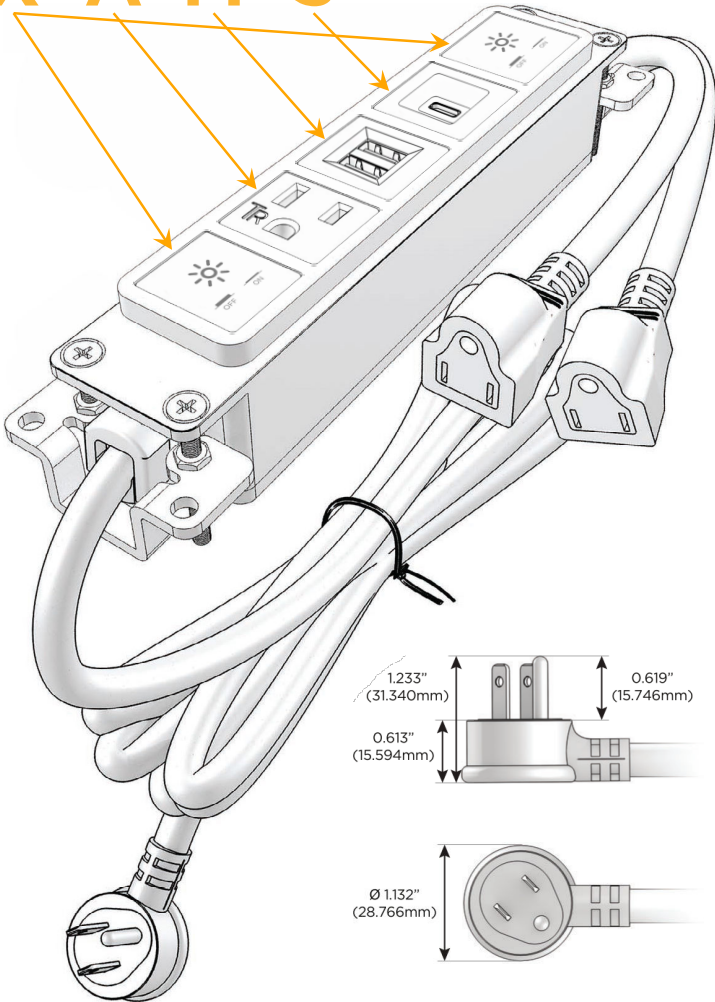

M-POWER-5T

AC POWER & DATA CONNECTIVITY SOLUTION

M-POWER-5TW-XAMSX-CHAB

Specs:

Modules/Ports:

- **X** Switched AC
- **A** Tamper Resistant AC Receptacle
- **M** Double USB-A (Fast Charging Ports - 18W)
- **S** USB-C (25W High Speed Charging Port)

X A M S