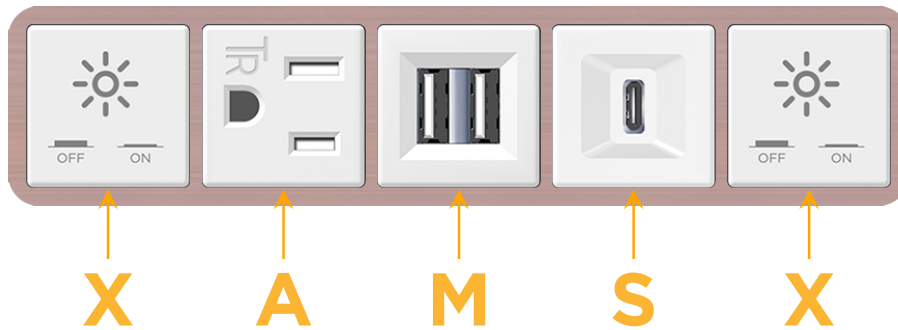

Bezel Finish: **CHAMPAGNE (ABS)**

Custom Finishes Available M-POWER-5TW-XAMXSX-CHAB

Features:

Module/Port Options:

- A Tamper Resistant AC Receptacle
- E USB-A & USB-C (20W)
- M Double USB-A (Fast Charging Ports - 18W)
- H HDMI
- 6 CAT 6
- 12 RJ 12
- X Switched AC
- Y 3-Way Switch (Low Voltage)
- V USB-C (45W High Speed Charging Port)
- S USB-C (25W High Speed Charging Port)
- R Switched AC (Rocker Switch)
- D Dimmer Switch

Plug:

- Supplied with Low Profile Flat 45° Angle 120 VAC Plug
- Optional Standard Straight 120 VAC Plug
- Optional Straight 120 VAC Pass-through Plug

- CLEAN, COMPACT DESIGN
- STREAMLINED
- LOW PROFILE
- SIDE-EXITING CORDS
- PLUG & PLAY
- 6' AC CORD & PLUG (FLAT PLUG STANDARD)
- CUSTOMIZABLE CONFIGURATIONS AND FINISHES
- UL LISTED FOR MOUNTING IN FURNITURE
- 15A

M-POWER-5T

AC POWER & DATA CONNECTIVITY SOLUTION

M-POWER-5TW-XAMSX-CHAB

Specs:

Modules/Ports:

- X** Switched AC
- A** Tamper Resistant AC Receptacle
- M** Double USB-A (Fast Charging Ports - 18W)
- S** USB-C (25W High Speed Charging Port)