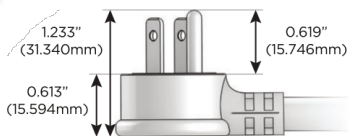

M-POWER-5T

AC POWER & DATA CONNECTIVITY SOLUTION

M-POWER-5TW-XAMSX-CHAB

Specs:

Modules/Ports:

- **X** Switched AC
- **A** Tamper Resistant AC Receptacle
- **M** Double USB-A (Fast Charging Ports - 18W)
- **S** USB-C (25W High Speed Charging Port)

X A M S