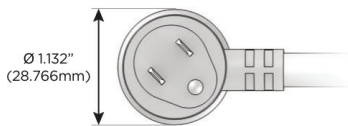

M-POWER-5T

AC POWER & DATA CONNECTIVITY SOLUTION

M-POWER-5TW-XAMSX-CHAB

Specs:

Modules/Ports:

- **X** Switched AC
- **A** Tamper Resistant AC Receptacle
- **M** Double USB-A (Fast Charging Ports - 18W)
- **S** USB-C (25W High Speed Charging Port)

X A M S