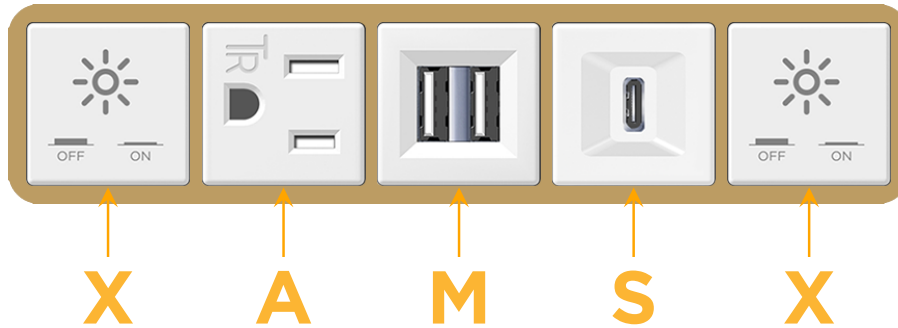

M-POWER-5T

AC POWER & DATA CONNECTIVITY SOLUTION

M-POWER-5TW-XAMXSX-BZAB

Distributed by

Mormax Company, Inc.

8 Westchester Plaza

Elmsford, NY 10523

914-699-0101

sales@mormax.com

mormax.com

Metro Light & Power's line of power & data solutions offers sophisticated design elements combined with greater ease of installation. Streamlined and low-profile, enhanced by side-exiting cords, our outlets advance the industry with their cutting edge look and feel. We believe flexibility is key, and we provide a variety of mounting options, including the ability to mount in limited spaces. Our outlets are available in many finishes and configurations, in addition to a custom color and finish capability for our clients.

Bezel Finish: **STANDARD BRONZE (ABS)**

Custom Finishes Available M-POWER-5TW-XAMXSX-BZAB

Features:

Module/Port Options:

- A Tamper Resistant AC Receptacle
- E USB-A & USB-C (20W)
- M Double USB-A (Fast Charging Ports - 18W)
- H HDMI
- 6 CAT 6
- 12 RJ 12
- X Switched AC
- Y 3-Way Switch (Low Voltage)
- V USB-C (45W High Speed Charging Port)
- S USB-C (25W High Speed Charging Port)
- R Switched AC (Rocker Switch)
- D Dimmer Switch

Plug:

Supplied with Low Profile Flat 45° Angle 120 VAC Plug

Optional Standard Straight 120 VAC Plug

Optional Straight 120 VAC Pass-through Plug

- CLEAN, COMPACT DESIGN
- STREAMLINED
- LOW PROFILE
- SIDE-EXITING CORDS
- PLUG & PLAY
- 6' AC CORD & PLUG (FLAT PLUG STANDARD)
- CUSTOMIZABLE CONFIGURATIONS AND FINISHES
- UL LISTED FOR MOUNTING IN FURNITURE
- 15A