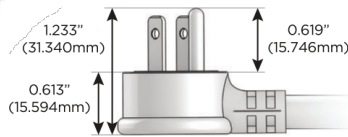

M-POWER-5T

AC POWER & DATA CONNECTIVITY SOLUTION

M-POWER-5TW-XAMXS-BZAB

Specs:

Modules/Ports:

- **X** Switched AC
- **A** Tamper Resistant AC Receptacle
- **M** Double USB-A (Fast Charging Ports - 18W)
- **S** USB-C (25W High Speed Charging Port)

X A M S