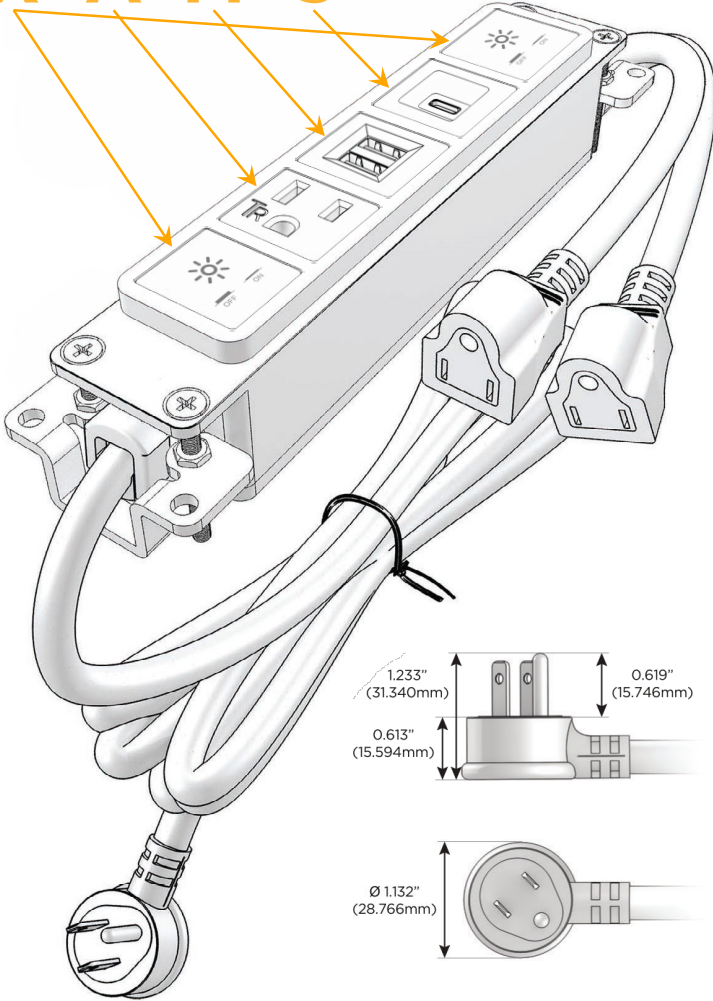

M-POWER-5T

AC POWER & DATA CONNECTIVITY SOLUTION

M-POWER-5TW-XAMXS-BZAB

Specs:

Modules/Ports:

- **X** Switched AC
- **A** Tamper Resistant AC Receptacle
- **M** Double USB-A (Fast Charging Ports - 18W)
- **S** USB-C (25W High Speed Charging Port)

X A M S