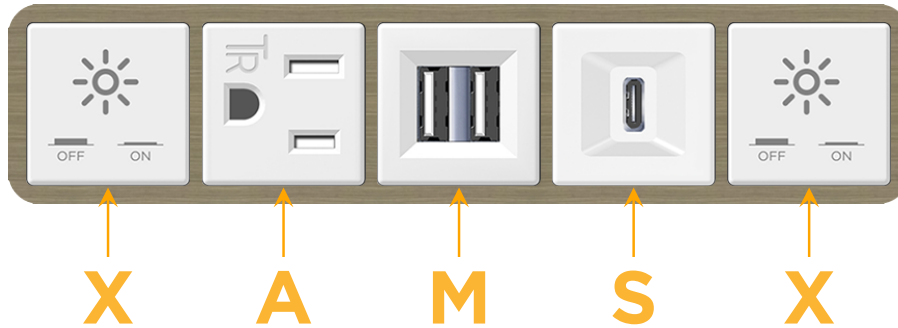

M-POWER-5T

AC POWER & DATA CONNECTIVITY SOLUTION

M-POWER-5TW-XAMXSX-BZ5AAB

Distributed by

Mormax Company, Inc.

8 Westchester Plaza

Elmsford, NY 10523

914-699-0101

sales@mormax.com

mormax.com

Metro Light & Power's line of power & data solutions offers sophisticated design elements combined with greater ease of installation. Streamlined and low-profile, enhanced by side-exiting cords, our outlets advance the industry with their cutting edge look and feel. We believe flexibility is key, and we provide a variety of mounting options, including the ability to mount in limited spaces. Our outlets are available in many finishes and configurations, in addition to a custom color and finish capability for our clients.

Bezel Finish: **ANTIQUED ARCHITECTURAL BRONZE (ABS)**

Custom Finishes Available M-POWER-5TW-XAMXSX-BZ5AAB

Features:

Module/Port Options:

- A Tamper Resistant AC Receptacle
- E USB-A & USB-C (20W)
- M Double USB-A (Fast Charging Ports - 18W)
- H HDMI
- 6 CAT 6
- 12 RJ 12
- X Switched AC
- Y 3-Way Switch (Low Voltage)
- V USB-C (45W High Speed Charging Port)
- S USB-C (25W High Speed Charging Port)
- R Switched AC (Rocker Switch)
- D Dimmer Switch

Plug:

- Supplied with Low Profile Flat 45° Angle 120 VAC Plug
- Optional Standard Straight 120 VAC Plug
- Optional Straight 120 VAC Pass-through Plug

- CLEAN, COMPACT DESIGN
- STREAMLINED
- LOW PROFILE
- SIDE-EXITING CORDS
- PLUG & PLAY
- 6' AC CORD & PLUG (FLAT PLUG STANDARD)
- CUSTOMIZABLE CONFIGURATIONS AND FINISHES
- UL LISTED FOR MOUNTING IN FURNITURE
- 15A