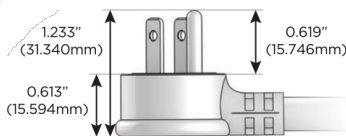

M-POWER-5T

AC POWER & DATA CONNECTIVITY SOLUTION

M-POWER-5TW-XAMSX-BZ5AAB

Specs:

Modules/Ports:

- **X** Switched AC
- **A** Tamper Resistant AC Receptacle
- **M** Double USB-A (Fast Charging Ports - 18W)
- **S** USB-C (25W High Speed Charging Port)

X A M S