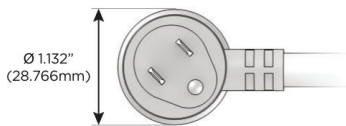

M-POWER-5T

AC POWER & DATA CONNECTIVITY SOLUTION

M-POWER-5TW-XAMSX-BZ5AAB

Specs:

Modules/Ports:

- **X** Switched AC
- **A** Tamper Resistant AC Receptacle
- **M** Double USB-A (Fast Charging Ports - 18W)
- **S** USB-C (25W High Speed Charging Port)

X A M S