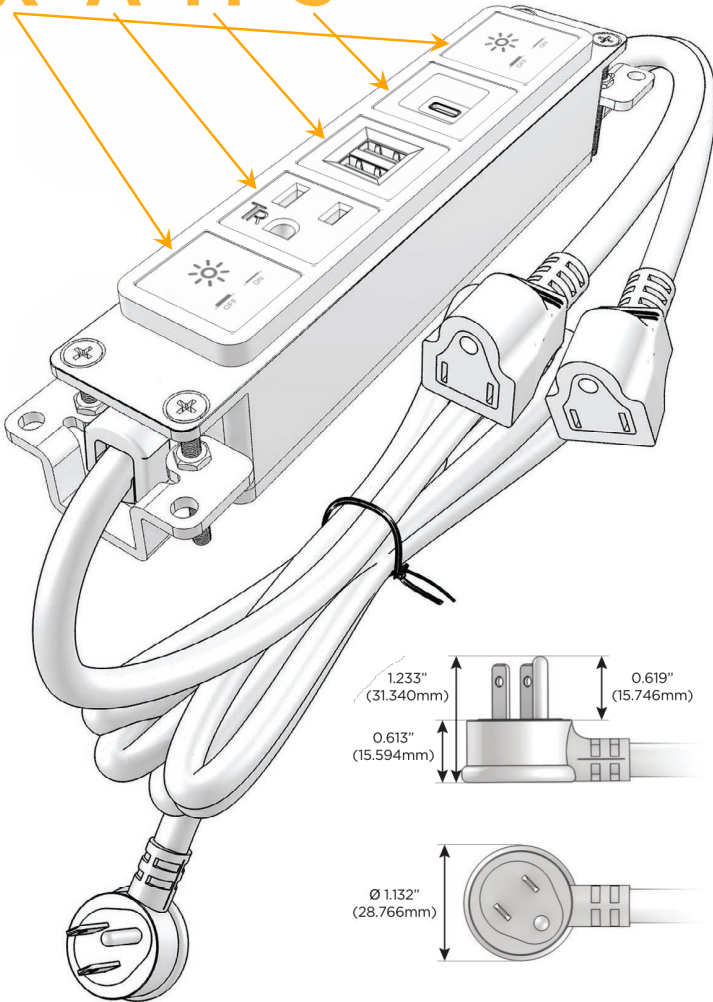

M-POWER-5T

AC POWER & DATA CONNECTIVITY SOLUTION

M-POWER-5TW-XAMSX-BZ5AAB

Specs:

Modules/Ports:

- **X** Switched AC
- **A** Tamper Resistant AC Receptacle
- **M** Double USB-A (Fast Charging Ports - 18W)
- **S** USB-C (25W High Speed Charging Port)

X A M S