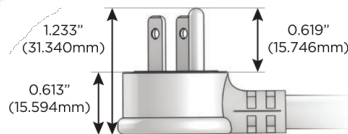

M-POWER-5T

AC POWER & DATA CONNECTIVITY SOLUTION

M-POWER-5TW-XAMXS-BRAB

Specs:

Modules/Ports:

- **X** Switched AC
- **A** Tamper Resistant AC Receptacle
- **M** Double USB-A (Fast Charging Ports - 18W)
- **S** USB-C (25W High Speed Charging Port)

X A M S