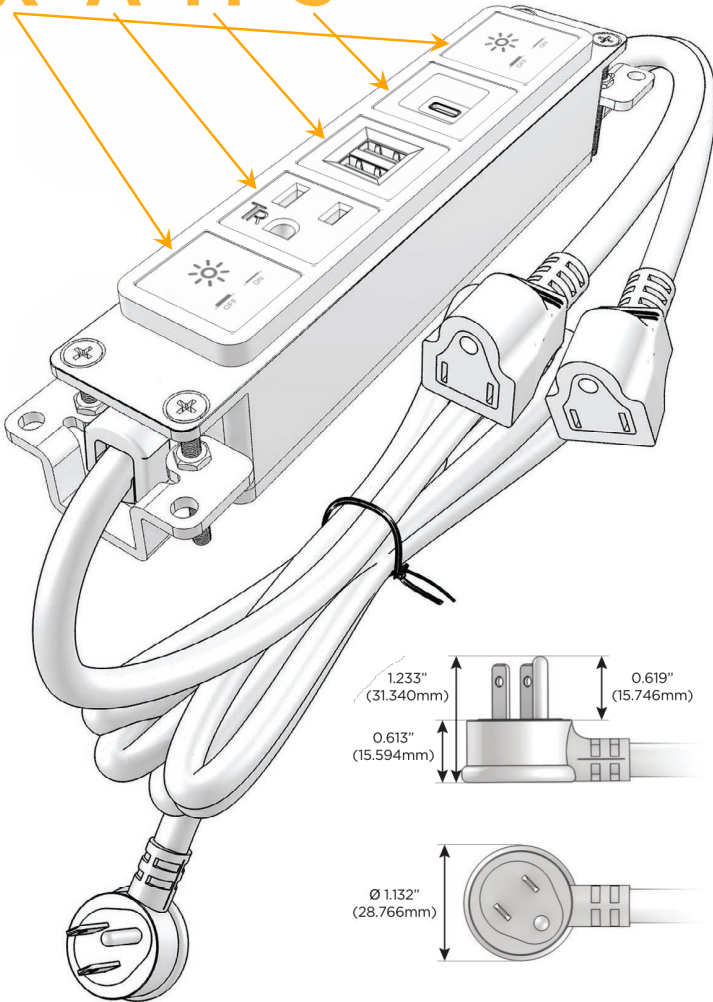

M-POWER-5T

AC POWER & DATA CONNECTIVITY SOLUTION

M-POWER-5TW-XAMXS-BRAB

Specs:

Modules/Ports:

- **X** Switched AC
- **A** Tamper Resistant AC Receptacle
- **M** Double USB-A (Fast Charging Ports - 18W)
- **S** USB-C (25W High Speed Charging Port)

X A M S