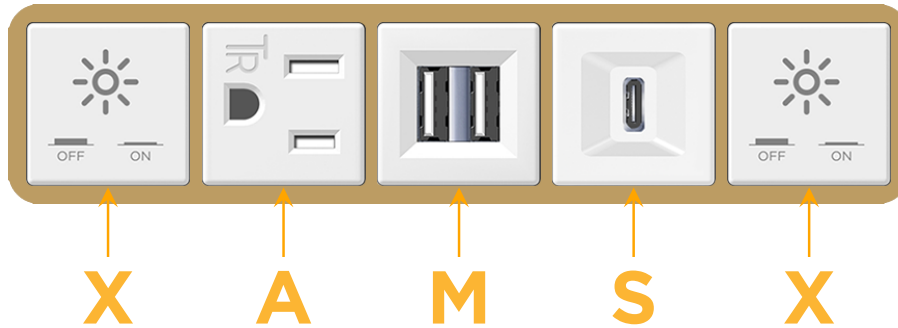

M-POWER-5T

AC POWER & DATA CONNECTIVITY SOLUTION

M-POWER-5TW-XAMXS-BRAB

Distributed by

Mormax Company, Inc.

8 Westchester Plaza

Elmsford, NY 10523

914-699-0101

sales@mormax.com

mormax.com

Metro Light & Power's line of power & data solutions offers sophisticated design elements combined with greater ease of installation. Streamlined and low-profile, enhanced by side-exiting cords, our outlets advance the industry with their cutting edge look and feel. We believe flexibility is key, and we provide a variety of mounting options, including the ability to mount in limited spaces. Our outlets are available in many finishes and configurations, in addition to a custom color and finish capability for our clients.

Bezel Finish: **BRASS (ABS)**

Custom Finishes Available M-POWER-5TW-XAMXS-BRAB

Features:

Module/Port Options:

- **A** Tamper Resistant AC Receptacle
- **E** USB-A & USB-C (20W)
- **M** Double USB-A (Fast Charging Ports - 18W)
- **H** HDMI
- **6** CAT 6
- **12** RJ 12
- **X** Switched AC
- **Y** 3-Way Switch (Low Voltage)
- **V** USB-C (45W High Speed Charging Port)
- **S** USB-C (25W High Speed Charging Port)
- **R** Switched AC (Rocker Switch)
- **D** Dimmer Switch

Plug:

Supplied with Low Profile Flat 45° Angle 120 VAC Plug

Optional Standard Straight 120 VAC Plug

Optional Straight 120 VAC Pass-through Plug

- CLEAN, COMPACT DESIGN
- STREAMLINED
- LOW PROFILE
- SIDE-EXITING CORDS
- PLUG & PLAY
- 6' AC CORD & PLUG (FLAT PLUG STANDARD)
- CUSTOMIZABLE CONFIGURATIONS AND FINISHES
- UL LISTED FOR MOUNTING IN FURNITURE
- 15A