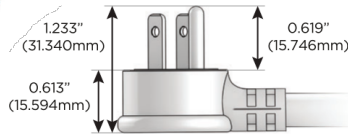

M-POWER-5T

AC POWER & DATA CONNECTIVITY SOLUTION

M-POWER-5TW-XAMSX-BRAAB

Specs:

Modules/Ports:

- **X** Switched AC
- **A** Tamper Resistant AC Receptacle
- **M** Double USB-A (Fast Charging Ports - 18W)
- **S** USB-C (25W High Speed Charging Port)

X A M S