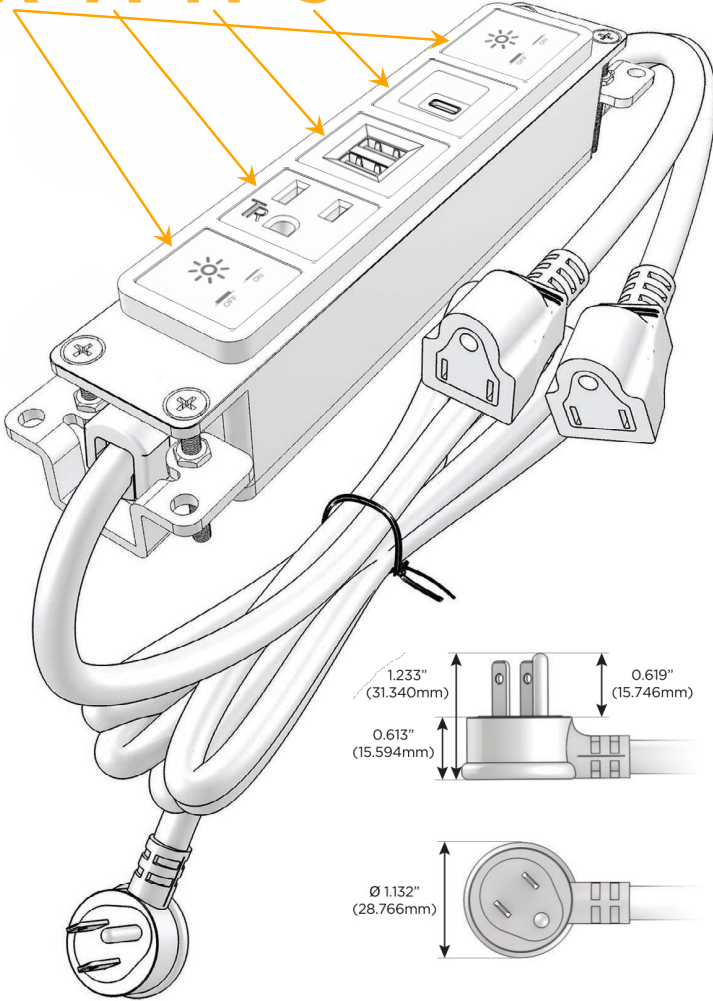

M-POWER-5T

AC POWER & DATA CONNECTIVITY SOLUTION

M-POWER-5TW-XAMSX-BRAAB

Specs:

Modules/Ports:

- **X** Switched AC
- **A** Tamper Resistant AC Receptacle
- **M** Double USB-A (Fast Charging Ports - 18W)
- **S** USB-C (25W High Speed Charging Port)

X A M S