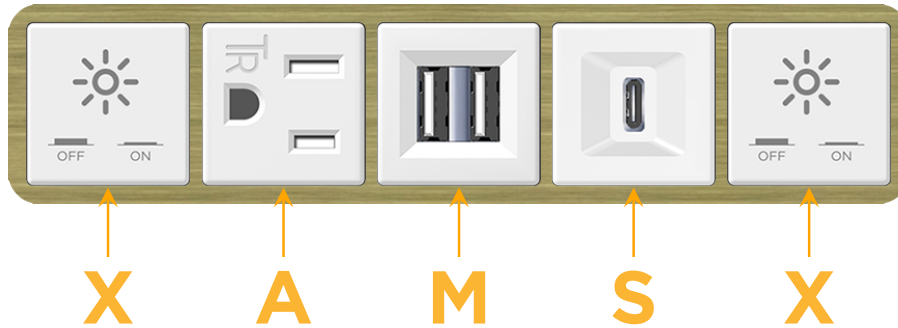

Bezel Finish: **BRASS ANTIQUED (ABS)**

Custom Finishes Available M-POWER-5TW-XAMXS-BRAAB

Features:

Module/Port Options:

- A Tamper Resistant AC Receptacle
- E USB-A & USB-C (20W)
- M Double USB-A (Fast Charging Ports - 18W)
- H HDMI
- 6 CAT 6
- 12 RJ 12
- X Switched AC
- Y 3-Way Switch (Low Voltage)
- V USB-C (45W High Speed Charging Port)
- S USB-C (25W High Speed Charging Port)
- R Switched AC (Rocker Switch)
- D Dimmer Switch

Plug:

Supplied with Low Profile Flat 45° Angle 120 VAC Plug

Optional Standard Straight 120 VAC Plug

Optional Straight 120 VAC Pass-through Plug

- CLEAN, COMPACT DESIGN
- STREAMLINED
- LOW PROFILE
- SIDE-EXITING CORDS
- PLUG & PLAY
- 6' AC CORD & PLUG (FLAT PLUG STANDARD)
- CUSTOMIZABLE CONFIGURATIONS AND FINISHES
- UL LISTED FOR MOUNTING IN FURNITURE
- 15A

M-POWER-5T

AC POWER & DATA CONNECTIVITY SOLUTION

M-POWER-5TW-XAMSX-BRAAB

Specs:

Modules/Ports:

- X** Switched AC
- A** Tamper Resistant AC Receptacle
- M** Double USB-A (Fast Charging Ports - 18W)
- S** USB-C (25W High Speed Charging Port)