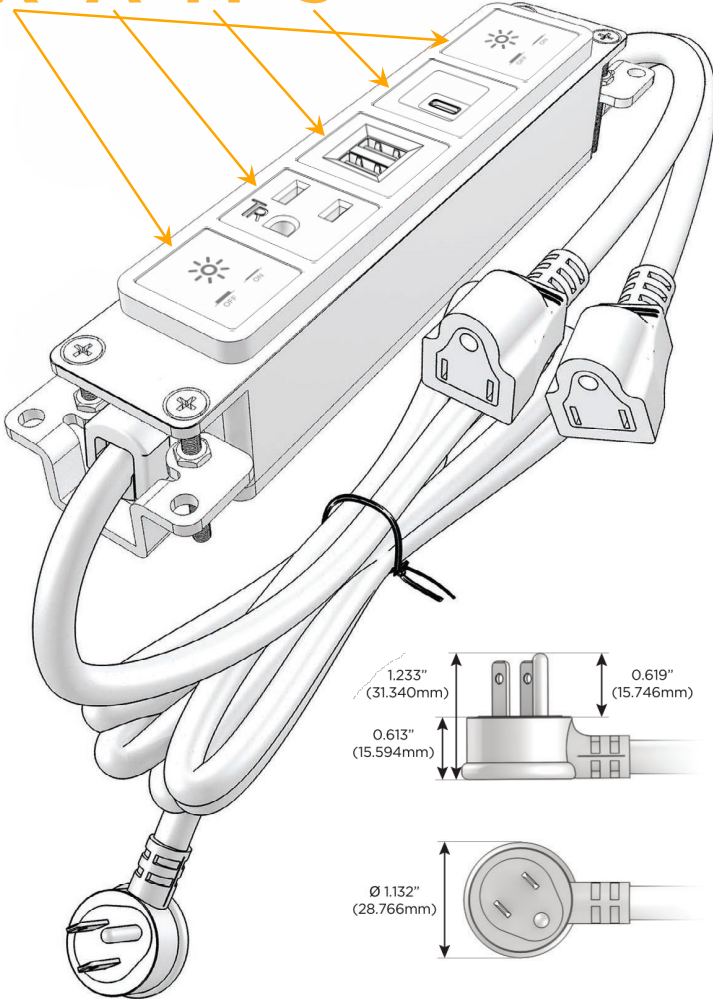

M-POWER-5T

AC POWER & DATA CONNECTIVITY SOLUTION

M-POWER-5TW-XAMSX-B2AB

Specs:

Modules/Ports:

- **X** Switched AC
- **A** Tamper Resistant AC Receptacle
- **M** Double USB-A (Fast Charging Ports - 18W)
- **S** USB-C (25W High Speed Charging Port)

X A M S