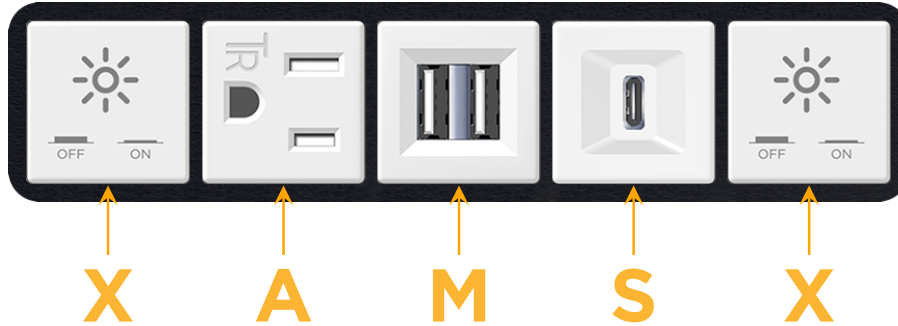

M-POWER-5T

AC POWER & DATA CONNECTIVITY SOLUTION

M-POWER-5TW-XAMXS-B2AB

Distributed by

Mormax Company, Inc.

8 Westchester Plaza

Elmsford, NY 10523

914-699-0101

sales@mormax.com

mormax.com

Metro Light & Power's line of power & data solutions offers sophisticated design elements combined with greater ease of installation. Streamlined and low-profile, enhanced by side-exiting cords, our outlets advance the industry with their cutting edge look and feel. We believe flexibility is key, and we provide a variety of mounting options, including the ability to mount in limited spaces. Our outlets are available in many finishes and configurations, in addition to a custom color and finish capability for our clients.

Bezel Finish: **SATIN BLACK (ABS)**

Custom Finishes Available M-POWER-5TW-XAMXS-B2AB

Features:

Module/Port Options:

- A Tamper Resistant AC Receptacle
- E USB-A & USB-C (20W)
- M Double USB-A (Fast Charging Ports - 18W)
- H HDMI
- 6 CAT 6
- 12 RJ 12
- X Switched AC
- Y 3-Way Switch (Low Voltage)
- V USB-C (45W High Speed Charging Port)
- S USB-C (25W High Speed Charging Port)
- R Switched AC (Rocker Switch)
- D Dimmer Switch

Plug:

- Supplied with Low Profile Flat 45° Angle 120 VAC Plug
- Optional Standard Straight 120 VAC Plug
- Optional Straight 120 VAC Pass-through Plug

- CLEAN, COMPACT DESIGN
- STREAMLINED
- LOW PROFILE
- SIDE-EXITING CORDS
- PLUG & PLAY
- 6' AC CORD & PLUG (FLAT PLUG STANDARD)
- CUSTOMIZABLE CONFIGURATIONS AND FINISHES
- UL LISTED FOR MOUNTING IN FURNITURE
- 15A