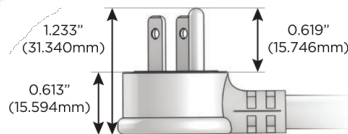

M-POWER-5T

AC POWER & DATA CONNECTIVITY SOLUTION

M-POWER-5TW-XAMSX-B2AB

Specs:

Modules/Ports:

- **X** Switched AC
- **A** Tamper Resistant AC Receptacle
- **M** Double USB-A (Fast Charging Ports - 18W)
- **S** USB-C (25W High Speed Charging Port)

X A M S