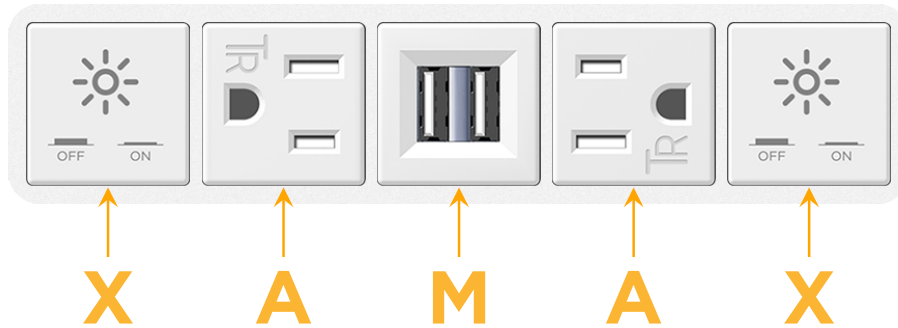

Bezel Finish: **WHITE (STEEL)**
Custom Finishes Available M-POWER-5TW-XAMAX-WB

Features:

Module/Port Options:

- A Tamper Resistant AC Receptacle
- E USB-A & USB-C (20W)
- M Double USB-A (Fast Charging Ports - 18W)
- H HDMI
- 6 CAT 6
- 12 RJ 12
- X Switched AC
- Y 3-Way Switch (Low Voltage)
- V USB-C (45W High Speed Charging Port)
- S USB-C (25W High Speed Charging Port)
- R Switched AC (Rocker Switch)
- D Dimmer Switch

Plug:

- Supplied with Low Profile Flat 45° Angle 120 VAC Plug
- Optional Standard Straight 120 VAC Plug
- Optional Straight 120 VAC Pass-through Plug

- CLEAN, COMPACT DESIGN
- STREAMLINED
- LOW PROFILE
- SIDE-EXITING CORDS
- PLUG & PLAY
- 6' AC CORD & PLUG (FLAT PLUG STANDARD)
- CUSTOMIZABLE CONFIGURATIONS AND FINISHES
- UL LISTED FOR MOUNTING IN FURNITURE
- 15A

M-POWER-5T

AC POWER & DATA CONNECTIVITY SOLUTION

M-POWER-5TW-XAMAX-WB

Specs:

Modules/Ports:

- X** Switched AC
- A** Tamper Resistant AC Receptacle
- M** Double USB-A (Fast Charging Ports - 18W)

X A M

Distributed by