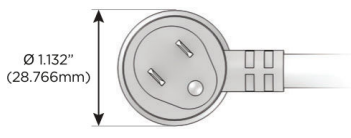

Plug:

- Supplied with Low Profile Flat 45° Angle 120 VAC Plug
- Optional Standard Straight 120 VAC Plug
- Optional Straight 120 VAC Pass-through Plug

- CLEAN, COMPACT DESIGN
- STREAMLINED
- LOW PROFILE
- SIDE-EXITING CORDS
- PLUG & PLAY
- 6' AC CORD & PLUG (FLAT PLUG STANDARD)
- CUSTOMIZABLE CONFIGURATIONS AND FINISHES
- UL LISTED FOR MOUNTING IN FURNITURE
- 15A

M-POWER-5T

AC POWER & DATA CONNECTIVITY SOLUTION

M-POWER-5TW-XAMAX-WB

Specs:

Modules/Ports:

- X** Switched AC
- A** Tamper Resistant AC Receptacle
- M** Double USB-A (Fast Charging Ports - 18W)

X A M

Distributed by