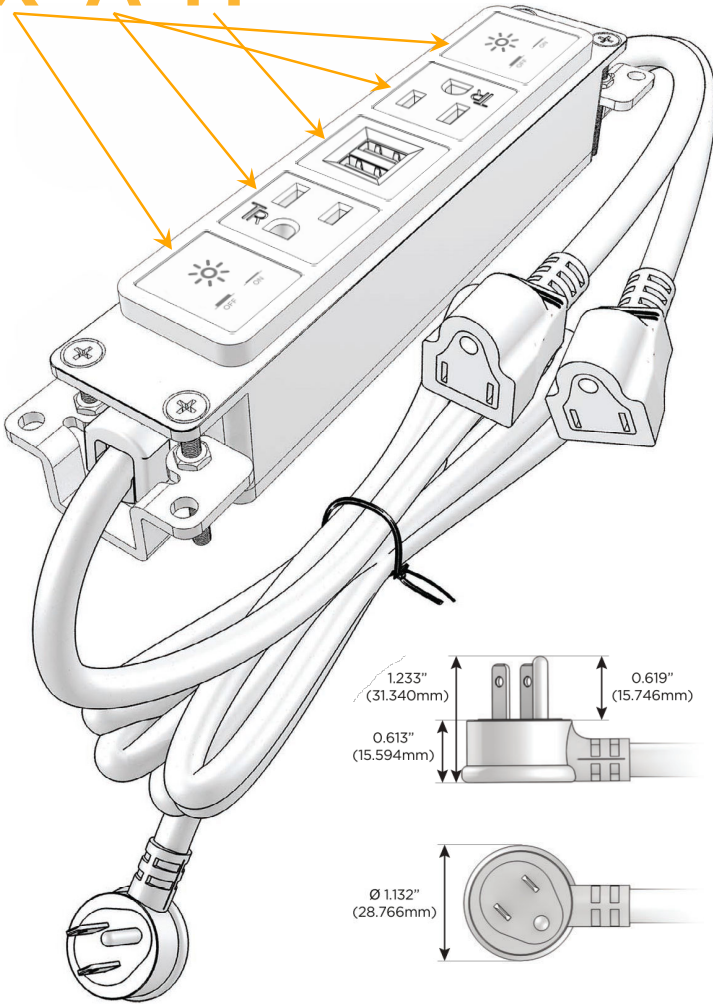

Bezel Finish: **WHITE (STEEL)**
Custom Finishes Available M-POWER-5TW-XAMAX-WB

Features:

Module/Port Options:

- A Tamper Resistant AC Receptacle
- E USB-A & USB-C (20W)
- M Double USB-A (Fast Charging Ports - 18W)
- H HDMI
- 6 CAT 6
- 12 RJ 12
- X Switched AC
- Y 3-Way Switch (Low Voltage)
- V USB-C (45W High Speed Charging Port)
- S USB-C (25W High Speed Charging Port)
- R Switched AC (Rocker Switch)
- D Dimmer Switch

Plug:

- Supplied with Low Profile Flat 45° Angle 120 VAC Plug
- Optional Standard Straight 120 VAC Plug
- Optional Straight 120 VAC Pass-through Plug

- CLEAN, COMPACT DESIGN
- STREAMLINED
- LOW PROFILE
- SIDE-EXITING CORDS
- PLUG & PLAY
- 6' AC CORD & PLUG (FLAT PLUG STANDARD)
- CUSTOMIZABLE CONFIGURATIONS AND FINISHES
- UL LISTED FOR MOUNTING IN FURNITURE
- 15A

M-POWER-5T

AC POWER & DATA CONNECTIVITY SOLUTION

M-POWER-5TW-XAMAX-WB

Specs:

Modules/Ports:

- X** Switched AC
- A** Tamper Resistant AC Receptacle
- M** Double USB-A (Fast Charging Ports - 18W)

X A M

Distributed by