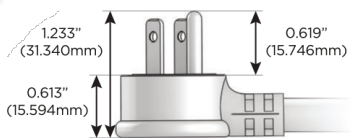

M-POWER-5T

AC POWER & DATA CONNECTIVITY SOLUTION

M-POWER-5TW-XAMAX-WB

Specs:

Modules/Ports:

- X** Switched AC
- A** Tamper Resistant AC Receptacle
- M** Double USB-A (Fast Charging Ports - 18W)

X A M

Distributed by