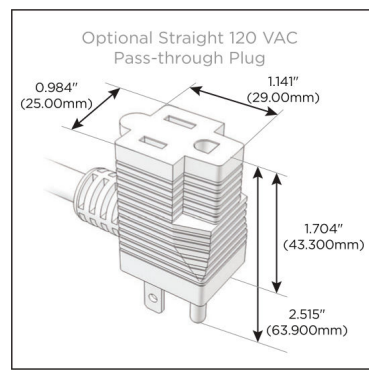

Plug:

- Supplied with Low Profile Flat 45° Angle 120 VAC Plug
- Optional Standard Straight 120 VAC Plug
- Optional Straight 120 VAC Pass-through Plug

- CLEAN, COMPACT DESIGN
- STREAMLINED
- LOW PROFILE
- SIDE-EXITING CORDS
- PLUG & PLAY
- 6' AC CORD & PLUG (FLAT PLUG STANDARD)
- CUSTOMIZABLE CONFIGURATIONS AND FINISHES
- UL LISTED FOR MOUNTING IN FURNITURE
- 15A

M-POWER-5T

AC POWER & DATA CONNECTIVITY SOLUTION

M-POWER-5TW-XAMAX-WB

Specs:

Modules/Ports:

- X** Switched AC
- A** Tamper Resistant AC Receptacle
- M** Double USB-A (Fast Charging Ports - 18W)

X A M

Distributed by