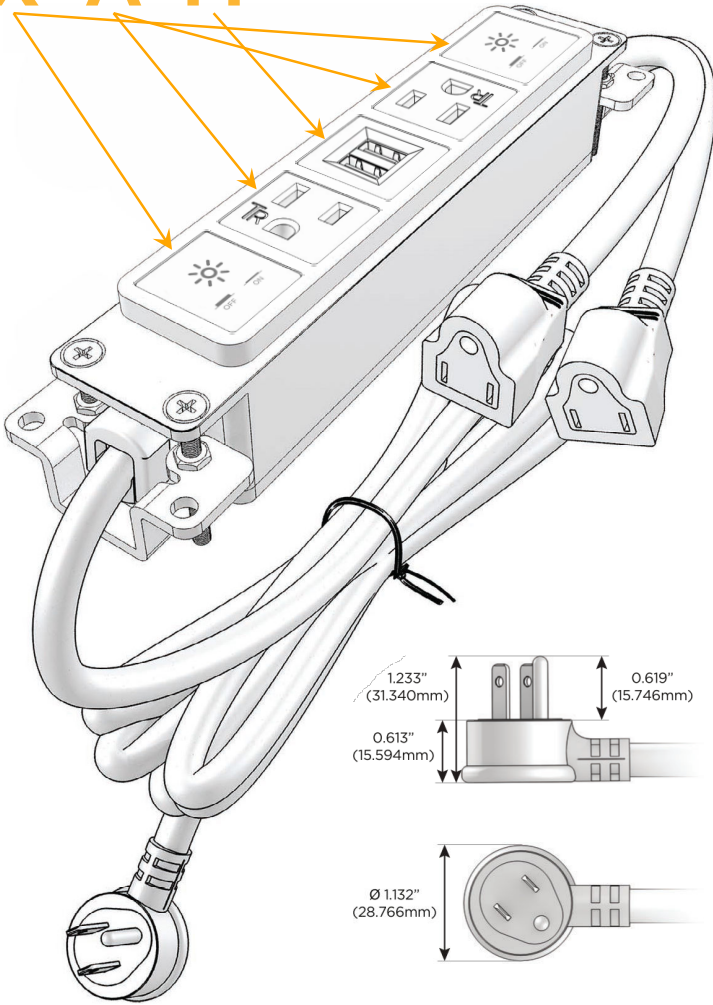

Bezel Finish: **WHITE (ABS)**

Custom Finishes Available M-POWER-5TW-XAMAX-WAB

Features:

Module/Port Options:

- A** Tamper Resistant AC Receptacle
- E** USB-A & USB-C (20W)
- M** Double USB-A (Fast Charging Ports - 18W)
- H** HDMI
- 6** CAT 6
- 12** RJ 12
- X** Switched AC
- Y** 3-Way Switch (Low Voltage)
- V** USB-C (45W High Speed Charging Port)
- S** USB-C (25W High Speed Charging Port)
- R** Switched AC (Rocker Switch)
- D** Dimmer Switch

Plug:

Supplied with Low Profile Flat 45° Angle 120 VAC Plug

Optional Standard Straight 120 VAC Plug

Optional Straight 120 VAC Pass-through Plug

- CLEAN, COMPACT DESIGN
- STREAMLINED
- LOW PROFILE
- SIDE-EXITING CORDS
- PLUG & PLAY
- 6' AC CORD & PLUG (FLAT PLUG STANDARD)
- CUSTOMIZABLE CONFIGURATIONS AND FINISHES
- UL LISTED FOR MOUNTING IN FURNITURE
- 15A

M-POWER-5T

AC POWER & DATA CONNECTIVITY SOLUTION

M-POWER-5TW-XAMAX-WAB

Specs:

Modules/Ports:

- X** Switched AC
- A** Tamper Resistant AC Receptacle
- M** Double USB-A (Fast Charging Ports - 18W)

X A M

Distributed by