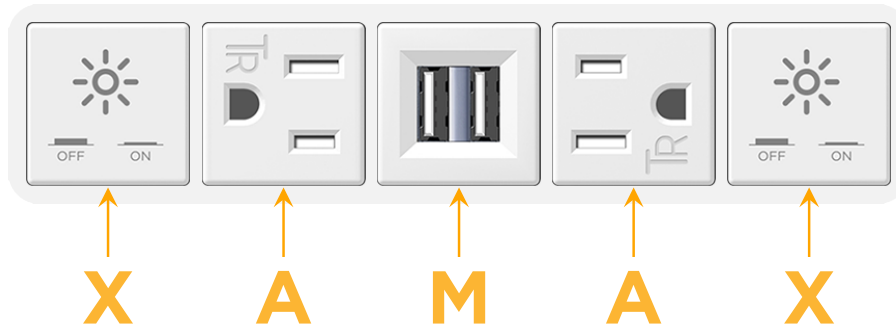

Bezel Finish: **WHITE (ABS)**

Custom Finishes Available M-POWER-5TW-XAMAX-WAB

Features:

Module/Port Options:

- A** Tamper Resistant AC Receptacle
- E** USB-A & USB-C (20W)
- M** Double USB-A (Fast Charging Ports - 18W)
- H** HDMI
- 6** CAT 6
- 12** RJ 12
- X** Switched AC
- Y** 3-Way Switch (Low Voltage)
- V** USB-C (45W High Speed Charging Port)
- S** USB-C (25W High Speed Charging Port)
- R** Switched AC (Rocker Switch)
- D** Dimmer Switch

Plug:

Supplied with Low Profile Flat 45° Angle 120 VAC Plug

Optional Standard Straight 120 VAC Plug

Optional Straight 120 VAC Pass-through Plug

- CLEAN, COMPACT DESIGN
- STREAMLINED
- LOW PROFILE
- SIDE-EXITING CORDS
- PLUG & PLAY
- 6' AC CORD & PLUG (FLAT PLUG STANDARD)
- CUSTOMIZABLE CONFIGURATIONS AND FINISHES
- UL LISTED FOR MOUNTING IN FURNITURE
- 15A

M-POWER-5T

AC POWER & DATA CONNECTIVITY SOLUTION

M-POWER-5TW-XAMAX-WAB

Specs:

Modules/Ports:

- X** Switched AC
- A** Tamper Resistant AC Receptacle
- M** Double USB-A (Fast Charging Ports - 18W)

X A M

Distributed by