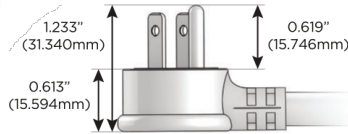

M-POWER-5T

AC POWER & DATA CONNECTIVITY SOLUTION

M-POWER-5TW-XAMAX-WAB

Specs:

Modules/Ports:

- X** Switched AC
- A** Tamper Resistant AC Receptacle
- M** Double USB-A (Fast Charging Ports - 18W)

X A M

Distributed by