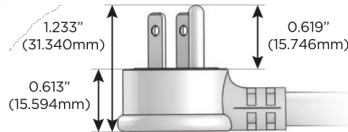

M-POWER-5T

AC POWER & DATA CONNECTIVITY SOLUTION

M-POWER-5TW-XAMAX-SS8B

Specs:

Modules/Ports:

- X** Switched AC
- A** Tamper Resistant AC Receptacle
- M** Double USB-A (Fast Charging Ports - 18W)

X A M

Distributed by