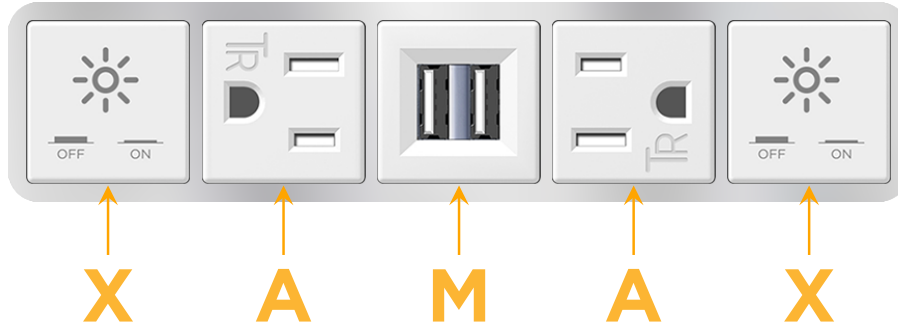

Bezel Finish: **STAINLESS STEEL MIRROR FINISH**

Custom Finishes Available M-POWER-5TW-XAMAX-SS8B

Features:

Module/Port Options:

- A** Tamper Resistant AC Receptacle
- E** USB-A & USB-C (20W)
- M** Double USB-A (Fast Charging Ports - 18W)
- H** HDMI
- 6** CAT 6
- 12** RJ 12
- X** Switched AC
- Y** 3-Way Switch (Low Voltage)
- V** USB-C (45W High Speed Charging Port)
- S** USB-C (25W High Speed Charging Port)
- R** Switched AC (Rocker Switch)
- D** Dimmer Switch

Plug:

- Supplied with Low Profile Flat 45° Angle 120 VAC Plug
- Optional Standard Straight 120 VAC Plug
- Optional Straight 120 VAC Pass-through Plug

- CLEAN, COMPACT DESIGN
- STREAMLINED
- LOW PROFILE
- SIDE-EXITING CORDS
- PLUG & PLAY
- 6' AC CORD & PLUG (FLAT PLUG STANDARD)
- CUSTOMIZABLE CONFIGURATIONS AND FINISHES
- UL LISTED FOR MOUNTING IN FURNITURE
- 15A

M-POWER-5T

AC POWER & DATA CONNECTIVITY SOLUTION

M-POWER-5TW-XAMAX-SS8B

Specs:

Modules/Ports:

- X** Switched AC
- A** Tamper Resistant AC Receptacle
- M** Double USB-A (Fast Charging Ports - 18W)

X A M

Distributed by