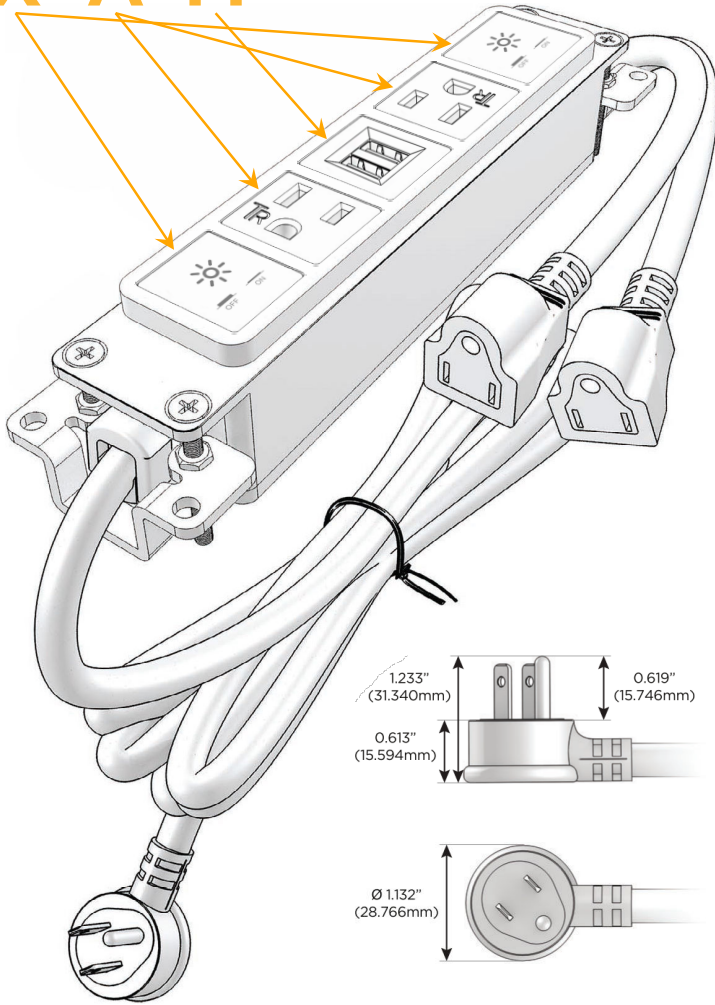

Bezel Finish: **STAINLESS STEEL MIRROR FINISH**

Custom Finishes Available M-POWER-5TW-XAMAX-SS8B

Features:

Module/Port Options:

- A** Tamper Resistant AC Receptacle
- E** USB-A & USB-C (20W)
- M** Double USB-A (Fast Charging Ports - 18W)
- H** HDMI
- 6** CAT 6
- 12** RJ 12
- X** Switched AC
- Y** 3-Way Switch (Low Voltage)
- V** USB-C (45W High Speed Charging Port)
- S** USB-C (25W High Speed Charging Port)
- R** Switched AC (Rocker Switch)
- D** Dimmer Switch

Plug:

- Supplied with Low Profile Flat 45° Angle 120 VAC Plug
- Optional Standard Straight 120 VAC Plug
- Optional Straight 120 VAC Pass-through Plug

- CLEAN, COMPACT DESIGN
- STREAMLINED
- LOW PROFILE
- SIDE-EXITING CORDS
- PLUG & PLAY
- 6' AC CORD & PLUG (FLAT PLUG STANDARD)
- CUSTOMIZABLE CONFIGURATIONS AND FINISHES
- UL LISTED FOR MOUNTING IN FURNITURE
- 15A

M-POWER-5T

AC POWER & DATA CONNECTIVITY SOLUTION

M-POWER-5TW-XAMAX-SS8B

Specs:

Modules/Ports:

- X** Switched AC
- A** Tamper Resistant AC Receptacle
- M** Double USB-A (Fast Charging Ports - 18W)

X A M

Distributed by