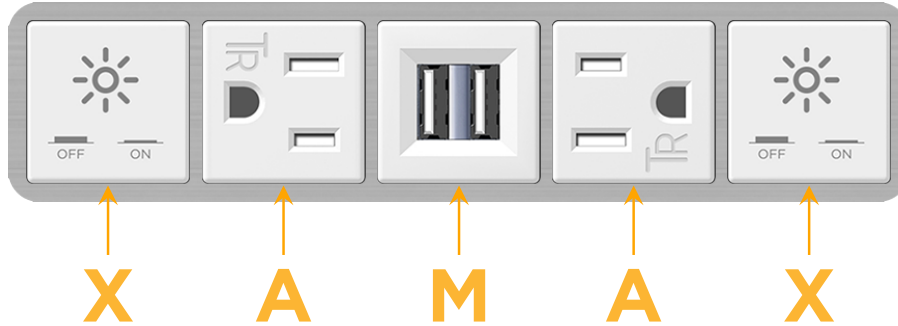

Bezel Finish: **STAINLESS STEEL BRUSHED**

Custom Finishes Available M-POWER-5TW-XAMAX-SS4B

Features:

Module/Port Options:

- A** Tamper Resistant AC Receptacle
- E** USB-A & USB-C (20W)
- M** Double USB-A (Fast Charging Ports - 18W)
- H** HDMI
- 6** CAT 6
- 12** RJ 12
- X** Switched AC
- Y** 3-Way Switch (Low Voltage)
- V** USB-C (45W High Speed Charging Port)
- S** USB-C (25W High Speed Charging Port)
- R** Switched AC (Rocker Switch)
- D** Dimmer Switch

Plug:

Supplied with Low Profile Flat 45° Angle 120 VAC Plug

Optional Standard Straight 120 VAC Plug

Optional Straight 120 VAC Pass-through Plug

- CLEAN, COMPACT DESIGN
- STREAMLINED
- LOW PROFILE
- SIDE-EXITING CORDS
- PLUG & PLAY
- 6' AC CORD & PLUG (FLAT PLUG STANDARD)
- CUSTOMIZABLE CONFIGURATIONS AND FINISHES
- UL LISTED FOR MOUNTING IN FURNITURE
- 15A

M-POWER-5T

AC POWER & DATA CONNECTIVITY SOLUTION

M-POWER-5TW-XAMAX-SS4B

Specs:

Modules/Ports:

- X** Switched AC
- A** Tamper Resistant AC Receptacle
- M** Double USB-A (Fast Charging Ports - 18W)

X A M

Distributed by