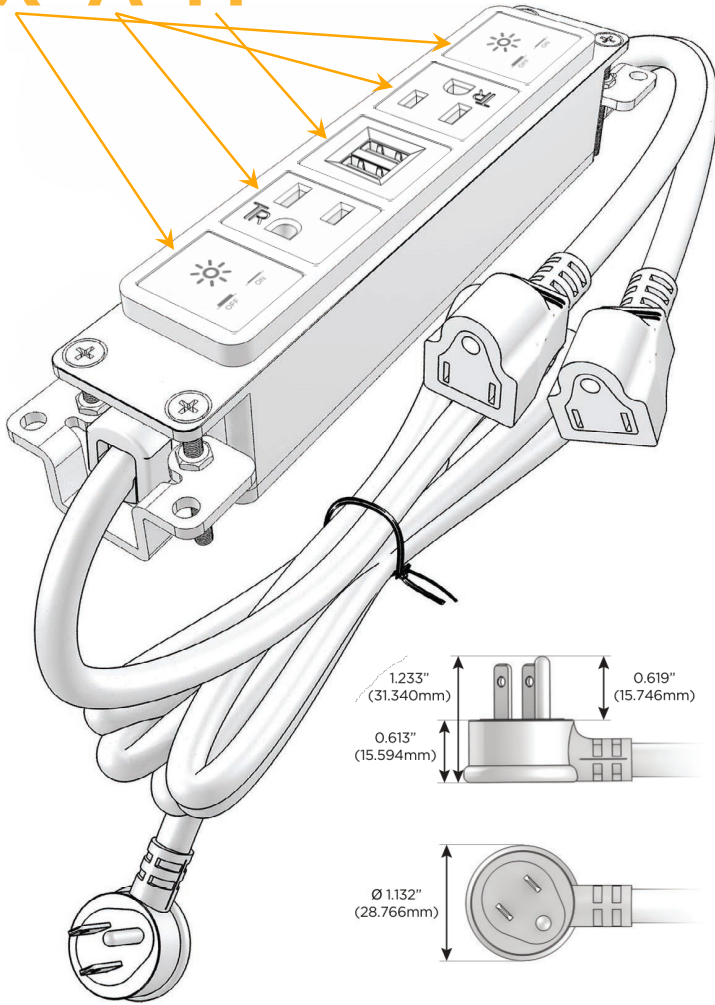

Bezel Finish: **STAINLESS STEEL BRUSHED**

Custom Finishes Available M-POWER-5TW-XAMAX-SS4B

Features:

Module/Port Options:

- A** Tamper Resistant AC Receptacle
- E** USB-A & USB-C (20W)
- M** Double USB-A (Fast Charging Ports - 18W)
- H** HDMI
- 6** CAT 6
- 12** RJ 12
- X** Switched AC
- Y** 3-Way Switch (Low Voltage)
- V** USB-C (45W High Speed Charging Port)
- S** USB-C (25W High Speed Charging Port)
- R** Switched AC (Rocker Switch)
- D** Dimmer Switch

Plug:

Supplied with Low Profile Flat 45° Angle 120 VAC Plug

Optional Standard Straight 120 VAC Plug

Optional Straight 120 VAC Pass-through Plug

- CLEAN, COMPACT DESIGN
- STREAMLINED
- LOW PROFILE
- SIDE-EXITING CORDS
- PLUG & PLAY
- 6' AC CORD & PLUG (FLAT PLUG STANDARD)
- CUSTOMIZABLE CONFIGURATIONS AND FINISHES
- UL LISTED FOR MOUNTING IN FURNITURE
- 15A

M-POWER-5T

AC POWER & DATA CONNECTIVITY SOLUTION

M-POWER-5TW-XAMAX-SS4B

Specs:

Modules/Ports:

- X** Switched AC
- A** Tamper Resistant AC Receptacle
- M** Double USB-A (Fast Charging Ports - 18W)

X A M

Distributed by