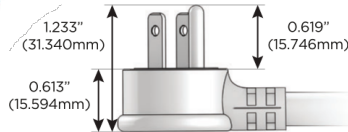

M-POWER-5T

AC POWER & DATA CONNECTIVITY SOLUTION

M-POWER-5TW-XAMAX-SS4B

Specs:

Modules/Ports:

- X** Switched AC
- A** Tamper Resistant AC Receptacle
- M** Double USB-A (Fast Charging Ports - 18W)

X A M

Distributed by