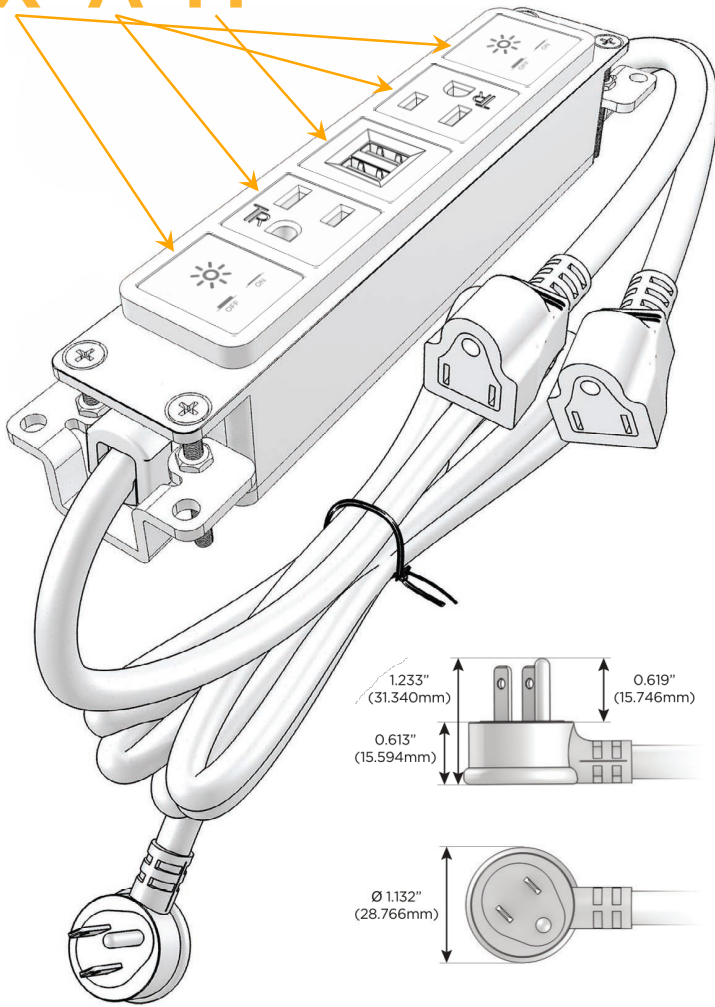

Bezel Finish: **SATIN NICKEL (ABS)**

Custom Finishes Available M-POWER-5TW-XAMAX-SAB

Features:

Module/Port Options:

- A** Tamper Resistant AC Receptacle
- E** USB-A & USB-C (20W)
- M** Double USB-A (Fast Charging Ports - 18W)
- H** HDMI
- 6** CAT 6
- 12** RJ 12
- X** Switched AC
- Y** 3-Way Switch (Low Voltage)
- V** USB-C (45W High Speed Charging Port)
- S** USB-C (25W High Speed Charging Port)
- R** Switched AC (Rocker Switch)
- D** Dimmer Switch

Plug:

Supplied with Low Profile Flat 45° Angle 120 VAC Plug

Optional Standard Straight 120 VAC Plug

Optional Straight 120 VAC Pass-through Plug

- CLEAN, COMPACT DESIGN
- STREAMLINED
- LOW PROFILE
- SIDE-EXITING CORDS
- PLUG & PLAY
- 6' AC CORD & PLUG (FLAT PLUG STANDARD)
- CUSTOMIZABLE CONFIGURATIONS AND FINISHES
- UL LISTED FOR MOUNTING IN FURNITURE
- 15A

M-POWER-5T

AC POWER & DATA CONNECTIVITY SOLUTION

M-POWER-5TW-XAMAX-SAB

Specs:

Modules/Ports:

- X** Switched AC
- A** Tamper Resistant AC Receptacle
- M** Double USB-A (Fast Charging Ports - 18W)

X A M

Distributed by