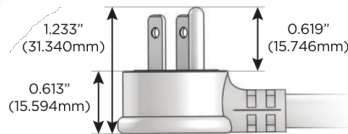

M-POWER-5T

AC POWER & DATA CONNECTIVITY SOLUTION

M-POWER-5TW-XAMAX-SAB

Specs:

Modules/Ports:

- X** Switched AC
- A** Tamper Resistant AC Receptacle
- M** Double USB-A (Fast Charging Ports - 18W)

X A M

Distributed by