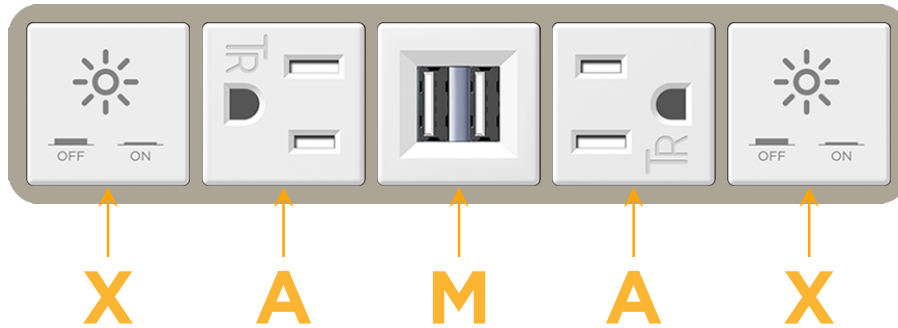

Bezel Finish: **SATIN NICKEL (ABS)**

Custom Finishes Available M-POWER-5TW-XAMAX-SAB

Features:

Module/Port Options:

- A** Tamper Resistant AC Receptacle
- E** USB-A & USB-C (20W)
- M** Double USB-A (Fast Charging Ports - 18W)
- H** HDMI
- 6** CAT 6
- 12** RJ 12
- X** Switched AC
- Y** 3-Way Switch (Low Voltage)
- V** USB-C (45W High Speed Charging Port)
- S** USB-C (25W High Speed Charging Port)
- R** Switched AC (Rocker Switch)
- D** Dimmer Switch

Plug:

Supplied with Low Profile Flat 45° Angle 120 VAC Plug

Optional Standard Straight 120 VAC Plug

Optional Straight 120 VAC Pass-through Plug

- CLEAN, COMPACT DESIGN
- STREAMLINED
- LOW PROFILE
- SIDE-EXITING CORDS
- PLUG & PLAY
- 6' AC CORD & PLUG (FLAT PLUG STANDARD)
- CUSTOMIZABLE CONFIGURATIONS AND FINISHES
- UL LISTED FOR MOUNTING IN FURNITURE
- 15A

M-POWER-5T

AC POWER & DATA CONNECTIVITY SOLUTION

M-POWER-5TW-XAMAX-SAB

Specs:

Modules/Ports:

- X** Switched AC
- A** Tamper Resistant AC Receptacle
- M** Double USB-A (Fast Charging Ports - 18W)

X A M

Distributed by