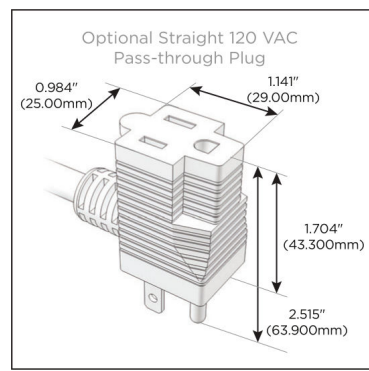

### Module/Port Options:

- A** Tamper Resistant AC Receptacle
- E** USB-A & USB-C (20W)
- M** Double USB-A (Fast Charging Ports - 18W)
- H** HDMI
- 6** CAT 6
- 12** RJ 12
- X** Switched AC
- Y** 3-Way Switch (Low Voltage)
- V** USB-C (45W High Speed Charging Port)
- S** USB-C (25W High Speed Charging Port)
- R** Switched AC (Rocker Switch)
- D** Dimmer Switch

### Plug:

Supplied with Low Profile Flat 45° Angle 120 VAC Plug

Optional Standard Straight 120 VAC Plug

Optional Straight 120 VAC Pass-through Plug

- CLEAN, COMPACT DESIGN
- STREAMLINED
- LOW PROFILE
- SIDE-EXITING CORDS
- PLUG & PLAY
- 6' AC CORD & PLUG (FLAT PLUG STANDARD)
- CUSTOMIZABLE CONFIGURATIONS AND FINISHES
- UL LISTED FOR MOUNTING IN FURNITURE
- 15A

# M-POWER-5T

AC POWER & DATA CONNECTIVITY SOLUTION

M-POWER-5TW-XAMAX-S3AB

Specs:

**Modules/Ports:**

- X** Switched AC
- A** Tamper Resistant AC Receptacle
- M** Double USB-A (Fast Charging Ports - 18W)

**X A M**