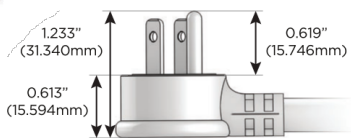

### Plug:

Supplied with Low Profile Flat 45° Angle 120 VAC Plug

Optional Standard Straight 120 VAC Plug

Optional Straight 120 VAC Pass-through Plug

- CLEAN, COMPACT DESIGN
- STREAMLINED
- LOW PROFILE
- SIDE-EXITING CORDS
- PLUG & PLAY
- 6' AC CORD & PLUG (FLAT PLUG STANDARD)
- CUSTOMIZABLE CONFIGURATIONS AND FINISHES
- UL LISTED FOR MOUNTING IN FURNITURE
- 15A

# M-POWER-5T

AC POWER & DATA CONNECTIVITY SOLUTION

M-POWER-5TW-XAMAX-S3AB

Specs:

**Modules/Ports:**

- X** Switched AC
- A** Tamper Resistant AC Receptacle
- M** Double USB-A (Fast Charging Ports - 18W)

**X A M**