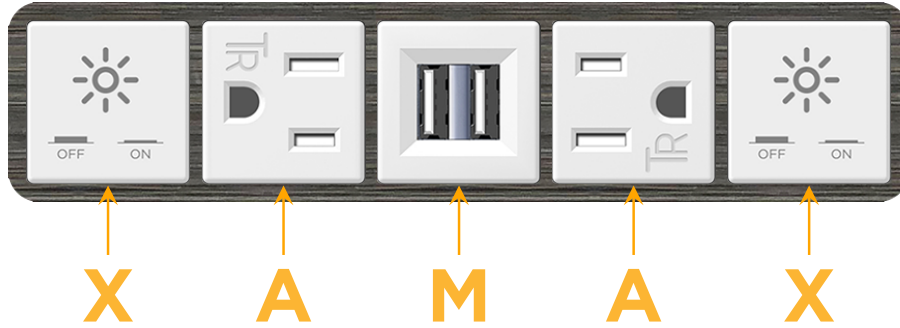

M-POWER-5T

AC POWER & DATA CONNECTIVITY SOLUTION

M-POWER-5TW-XAMAX-S3AB

Distributed by

Mormax Company, Inc.

8 Westchester Plaza

Elmsford, NY 10523

914-699-0101

sales@mormax.com

mormax.com

Metro Light & Power's line of power & data solutions offers sophisticated design elements combined with greater ease of installation. Streamlined and low-profile, enhanced by side-exiting cords, our outlets advance the industry with their cutting edge look and feel. We believe flexibility is key, and we provide a variety of mounting options, including the ability to mount in limited spaces. Our outlets are available in many finishes and configurations, in addition to a custom color and finish capability for our clients.

Bezel Finish: **GUNMETAL (ABS)**

Custom Finishes Available M-POWER-5TW-XAMAX-S3AB

Features:

Module/Port Options:

- **A** Tamper Resistant AC Receptacle
- **E** USB-A & USB-C (20W)
- **M** Double USB-A (Fast Charging Ports - 18W)
- **H** HDMI
- **6** CAT 6
- **12** RJ 12
- **X** Switched AC
- **Y** 3-Way Switch (Low Voltage)
- **V** USB-C (45W High Speed Charging Port)
- **S** USB-C (25W High Speed Charging Port)
- **R** Switched AC (Rocker Switch)
- **D** Dimmer Switch

Plug:

Supplied with Low Profile Flat 45° Angle 120 VAC Plug

Optional Standard Straight 120 VAC Plug

Optional Straight 120 VAC Pass-through Plug

- CLEAN, COMPACT DESIGN
- STREAMLINED
- LOW PROFILE
- SIDE-EXITING CORDS
- PLUG & PLAY
- 6' AC CORD & PLUG (FLAT PLUG STANDARD)
- CUSTOMIZABLE CONFIGURATIONS AND FINISHES
- UL LISTED FOR MOUNTING IN FURNITURE
- 15A