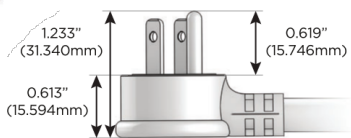

### Plug:

- Supplied with Low Profile Flat 45° Angle 120 VAC Plug
- Optional Standard Straight 120 VAC Plug
- Optional Straight 120 VAC Pass-through Plug

- CLEAN, COMPACT DESIGN
- STREAMLINED
- LOW PROFILE
- SIDE-EXITING CORDS
- PLUG & PLAY
- 6' AC CORD & PLUG (FLAT PLUG STANDARD)
- CUSTOMIZABLE CONFIGURATIONS AND FINISHES
- UL LISTED FOR MOUNTING IN FURNITURE
- 15A

# M-POWER-5T

AC POWER & DATA CONNECTIVITY SOLUTION

M-POWER-5TW-XAMAX-MAB

Specs:

**Modules/Ports:**

- X** Switched AC
- A** Tamper Resistant AC Receptacle
- M** Double USB-A (Fast Charging Ports - 18W)

**X A M**