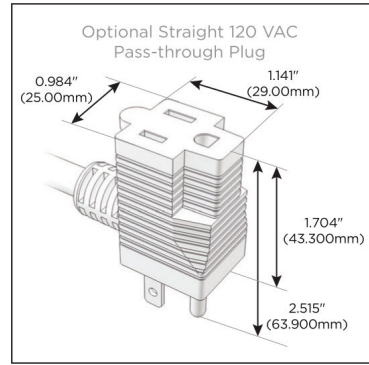

### Module/Port Options:

- A Tamper Resistant AC Receptacle
- E USB-A & USB-C (20W)
- M Double USB-A (Fast Charging Ports - 18W)
- H HDMI
- 6 CAT 6
- 12 RJ 12
- X Switched AC
- Y 3-Way Switch (Low Voltage)
- V USB-C (45W High Speed Charging Port)
- S USB-C (25W High Speed Charging Port)
- R Switched AC (Rocker Switch)
- D Dimmer Switch

### Plug:

- Supplied with Low Profile Flat 45° Angle 120 VAC Plug
- Optional Standard Straight 120 VAC Plug
- Optional Straight 120 VAC Pass-through Plug

- CLEAN, COMPACT DESIGN
- STREAMLINED
- LOW PROFILE
- SIDE-EXITING CORDS
- PLUG & PLAY
- 6' AC CORD & PLUG (FLAT PLUG STANDARD)
- CUSTOMIZABLE CONFIGURATIONS AND FINISHES
- UL LISTED FOR MOUNTING IN FURNITURE
- 15A

# M-POWER-5T

AC POWER & DATA CONNECTIVITY SOLUTION

M-POWER-5TW-XAMAX-MAB

Specs:

**Modules/Ports:**

- X** Switched AC
- A** Tamper Resistant AC Receptacle
- M** Double USB-A (Fast Charging Ports - 18W)

**X A M**