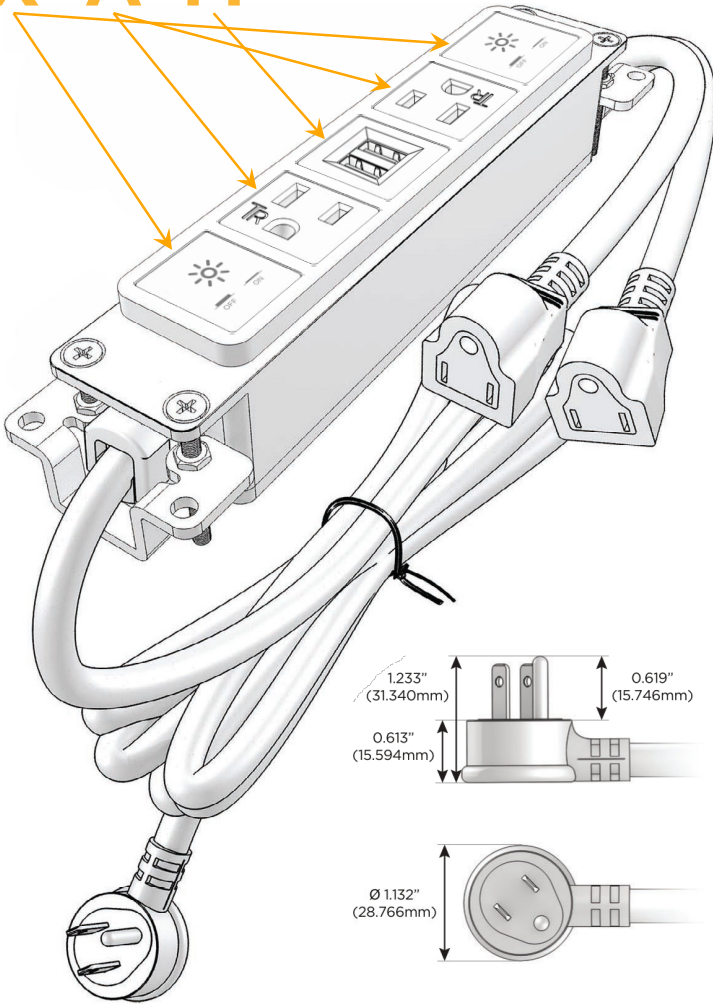

### Module/Port Options:

- A Tamper Resistant AC Receptacle
- E USB-A & USB-C (20W)
- M Double USB-A (Fast Charging Ports - 18W)
- H HDMI
- 6 CAT 6
- 12 RJ 12
- X Switched AC
- Y 3-Way Switch (Low Voltage)
- V USB-C (45W High Speed Charging Port)
- S USB-C (25W High Speed Charging Port)
- R Switched AC (Rocker Switch)
- D Dimmer Switch

### Plug:

- Supplied with Low Profile Flat 45° Angle 120 VAC Plug
- Optional Standard Straight 120 VAC Plug
- Optional Straight 120 VAC Pass-through Plug

- CLEAN, COMPACT DESIGN
- STREAMLINED
- LOW PROFILE
- SIDE-EXITING CORDS
- PLUG & PLAY
- 6' AC CORD & PLUG (FLAT PLUG STANDARD)
- CUSTOMIZABLE CONFIGURATIONS AND FINISHES
- UL LISTED FOR MOUNTING IN FURNITURE
- 15A

# M-POWER-5T

AC POWER & DATA CONNECTIVITY SOLUTION

M-POWER-5TW-XAMAX-MAB

Specs:

**Modules/Ports:**

- X** Switched AC
- A** Tamper Resistant AC Receptacle
- M** Double USB-A (Fast Charging Ports - 18W)

**X A M**