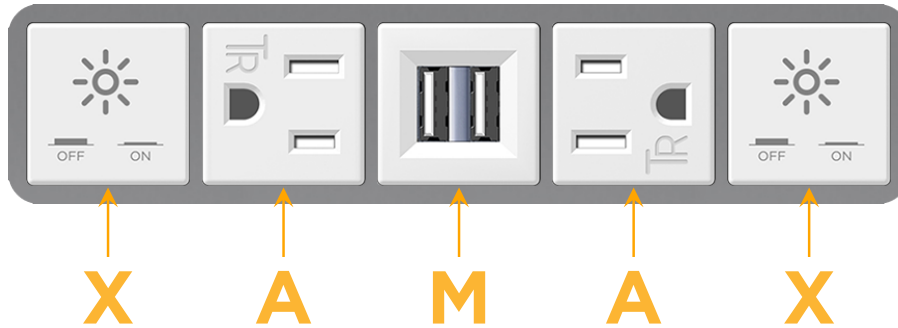

M-POWER-5T

AC POWER & DATA CONNECTIVITY SOLUTION

M-POWER-5TW-XAMAX-MAB

Distributed by

Mormax Company, Inc.

8 Westchester Plaza

Elmsford, NY 10523

914-699-0101

sales@mormax.com

mormax.com

Metro Light & Power's line of power & data solutions offers sophisticated design elements combined with greater ease of installation. Streamlined and low-profile, enhanced by side-exiting cords, our outlets advance the industry with their cutting edge look and feel. We believe flexibility is key, and we provide a variety of mounting options, including the ability to mount in limited spaces. Our outlets are available in many finishes and configurations, in addition to a custom color and finish capability for our clients.

Bezel Finish: **MAGNESIUM (ABS)**

Custom Finishes Available M-POWER-5TW-XAMAX-MAB

Features:

Module/Port Options:

- A Tamper Resistant AC Receptacle
- E USB-A & USB-C (20W)
- M Double USB-A (Fast Charging Ports - 18W)
- H HDMI
- 6 CAT 6
- 12 RJ 12
- X Switched AC
- Y 3-Way Switch (Low Voltage)
- V USB-C (45W High Speed Charging Port)
- S USB-C (25W High Speed Charging Port)
- R Switched AC (Rocker Switch)
- D Dimmer Switch

Plug:

- Supplied with Low Profile Flat 45° Angle 120 VAC Plug
- Optional Standard Straight 120 VAC Plug
- Optional Straight 120 VAC Pass-through Plug

- CLEAN, COMPACT DESIGN
- STREAMLINED
- LOW PROFILE
- SIDE-EXITING CORDS
- PLUG & PLAY
- 6' AC CORD & PLUG (FLAT PLUG STANDARD)
- CUSTOMIZABLE CONFIGURATIONS AND FINISHES
- UL LISTED FOR MOUNTING IN FURNITURE
- 15A