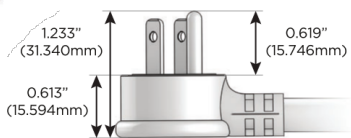

### Plug:

Supplied with Low Profile Flat 45° Angle 120 VAC Plug

Optional Standard Straight 120 VAC Plug

Optional Straight 120 VAC Pass-through Plug

- CLEAN, COMPACT DESIGN
- STREAMLINED
- LOW PROFILE
- SIDE-EXITING CORDS
- PLUG & PLAY
- 6' AC CORD & PLUG (FLAT PLUG STANDARD)
- CUSTOMIZABLE CONFIGURATIONS AND FINISHES
- UL LISTED FOR MOUNTING IN FURNITURE
- 15A

# M-POWER-5T

AC POWER & DATA CONNECTIVITY SOLUTION

M-POWER-5TW-XAMAX-CUAB

Specs:

**Modules/Ports:**

- X** Switched AC
- A** Tamper Resistant AC Receptacle
- M** Double USB-A (Fast Charging Ports - 18W)

**X A M**