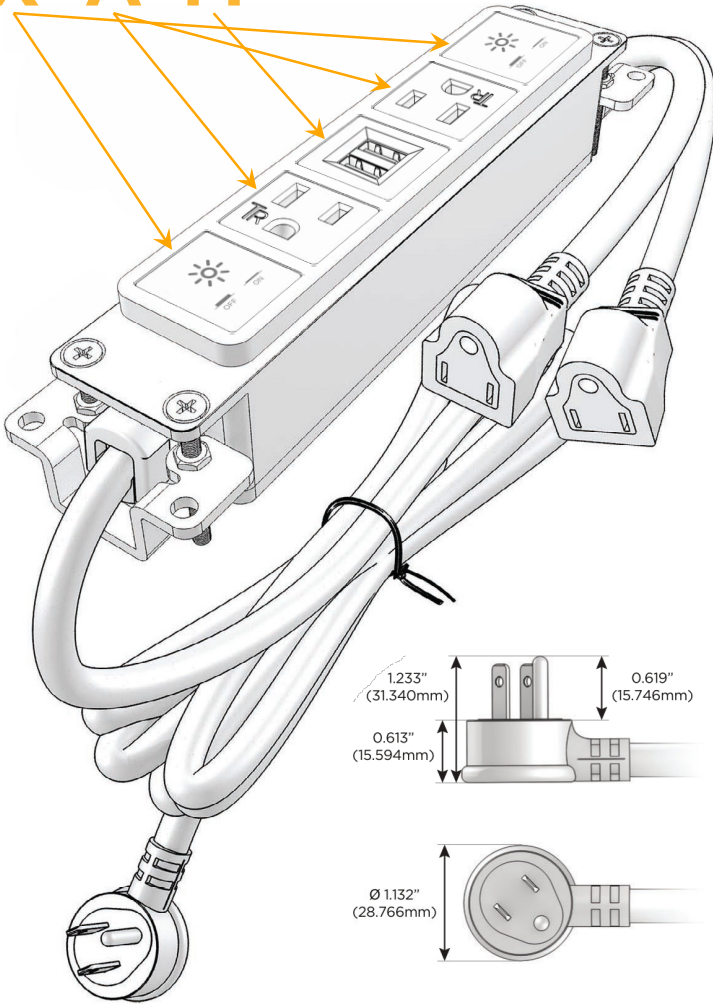

### Module/Port Options:

- A** Tamper Resistant AC Receptacle
- E** USB-A & USB-C (20W)
- M** Double USB-A (Fast Charging Ports - 18W)
- H** HDMI
- 6** CAT 6
- 12** RJ 12
- X** Switched AC
- Y** 3-Way Switch (Low Voltage)
- V** USB-C (45W High Speed Charging Port)
- S** USB-C (25W High Speed Charging Port)
- R** Switched AC (Rocker Switch)
- D** Dimmer Switch

### Plug:

Supplied with Low Profile Flat 45° Angle 120 VAC Plug

Optional Standard Straight 120 VAC Plug

Optional Straight 120 VAC Pass-through Plug

- CLEAN, COMPACT DESIGN
- STREAMLINED
- LOW PROFILE
- SIDE-EXITING CORDS
- PLUG & PLAY
- 6' AC CORD & PLUG (FLAT PLUG STANDARD)
- CUSTOMIZABLE CONFIGURATIONS AND FINISHES
- UL LISTED FOR MOUNTING IN FURNITURE
- 15A

# M-POWER-5T

AC POWER & DATA CONNECTIVITY SOLUTION

M-POWER-5TW-XAMAX-CUAB

Specs:

**Modules/Ports:**

- X** Switched AC
- A** Tamper Resistant AC Receptacle
- M** Double USB-A (Fast Charging Ports - 18W)

**X A M**