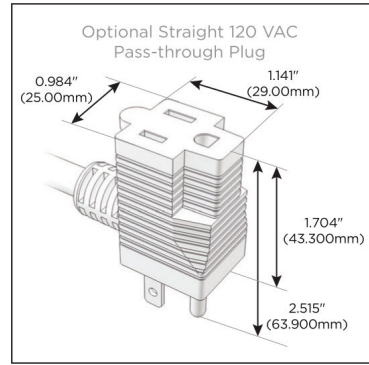

### Module/Port Options:

- A** Tamper Resistant AC Receptacle
- E** USB-A & USB-C (20W)
- M** Double USB-A (Fast Charging Ports - 18W)
- H** HDMI
- 6** CAT 6
- 12** RJ 12
- X** Switched AC
- Y** 3-Way Switch (Low Voltage)
- V** USB-C (45W High Speed Charging Port)
- S** USB-C (25W High Speed Charging Port)
- R** Switched AC (Rocker Switch)
- D** Dimmer Switch

### Plug:

Supplied with Low Profile Flat 45° Angle 120 VAC Plug

Optional Standard Straight 120 VAC Plug

Optional Straight 120 VAC Pass-through Plug

- CLEAN, COMPACT DESIGN
- STREAMLINED
- LOW PROFILE
- SIDE-EXITING CORDS
- PLUG & PLAY
- 6' AC CORD & PLUG (FLAT PLUG STANDARD)
- CUSTOMIZABLE CONFIGURATIONS AND FINISHES
- UL LISTED FOR MOUNTING IN FURNITURE
- 15A

# M-POWER-5T

AC POWER & DATA CONNECTIVITY SOLUTION

M-POWER-5TW-XAMAX-CUAB

Specs:

**Modules/Ports:**

- X** Switched AC
- A** Tamper Resistant AC Receptacle
- M** Double USB-A (Fast Charging Ports - 18W)

**X A M**