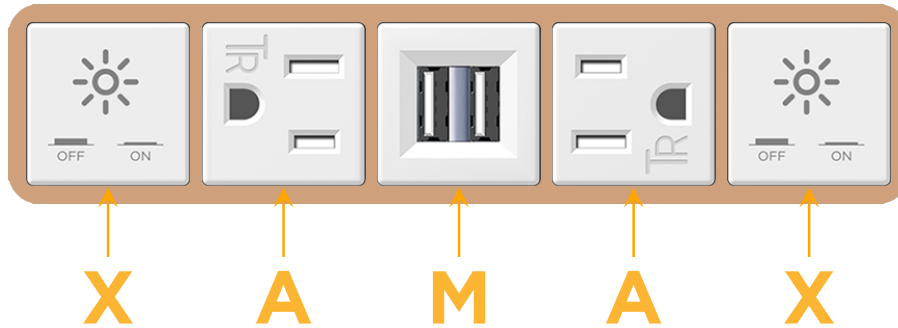

M-POWER-5T

AC POWER & DATA CONNECTIVITY SOLUTION

M-POWER-5TW-XAMAX-CUAB

Distributed by

Mormax Company, Inc.

8 Westchester Plaza

Elmsford, NY 10523

914-699-0101

sales@mormax.com

mormax.com

Metro Light & Power's line of power & data solutions offers sophisticated design elements combined with greater ease of installation. Streamlined and low-profile, enhanced by side-exiting cords, our outlets advance the industry with their cutting edge look and feel. We believe flexibility is key, and we provide a variety of mounting options, including the ability to mount in limited spaces. Our outlets are available in many finishes and configurations, in addition to a custom color and finish capability for our clients.

Bezel Finish: **COPPER (ABS)**

Custom Finishes Available M-POWER-5TW-XAMAX-CUAB

Features:

Module/Port Options:

- **A** Tamper Resistant AC Receptacle
- **E** USB-A & USB-C (20W)
- **M** Double USB-A (Fast Charging Ports - 18W)
- **H** HDMI
- **6** CAT 6
- **12** RJ 12
- **X** Switched AC
- **Y** 3-Way Switch (Low Voltage)
- **V** USB-C (45W High Speed Charging Port)
- **S** USB-C (25W High Speed Charging Port)
- **R** Switched AC (Rocker Switch)
- **D** Dimmer Switch

Plug:

Supplied with Low Profile Flat 45° Angle 120 VAC Plug

Optional Standard Straight 120 VAC Plug

Optional Straight 120 VAC Pass-through Plug

- CLEAN, COMPACT DESIGN
- STREAMLINED
- LOW PROFILE
- SIDE-EXITING CORDS
- PLUG & PLAY
- 6' AC CORD & PLUG (FLAT PLUG STANDARD)
- CUSTOMIZABLE CONFIGURATIONS AND FINISHES
- UL LISTED FOR MOUNTING IN FURNITURE
- 15A