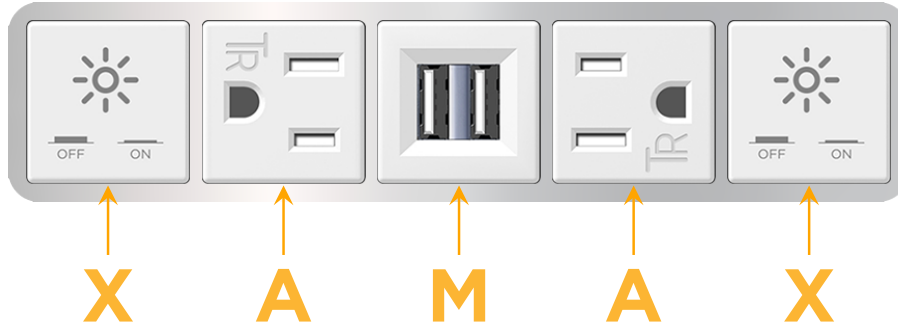

Bezel Finish: **CHROME (ABS)**

Custom Finishes Available M-POWER-5TW-XAMAX-CRAB

Features:

Module/Port Options:

- A** Tamper Resistant AC Receptacle
- E** USB-A & USB-C (20W)
- M** Double USB-A (Fast Charging Ports - 18W)
- H** HDMI
- 6** CAT 6
- 12** RJ 12
- X** Switched AC
- Y** 3-Way Switch (Low Voltage)
- V** USB-C (45W High Speed Charging Port)
- S** USB-C (25W High Speed Charging Port)
- R** Switched AC (Rocker Switch)
- D** Dimmer Switch

Plug:

Supplied with Low Profile Flat 45° Angle 120 VAC Plug

Optional Standard Straight 120 VAC Plug

Optional Straight 120 VAC Pass-through Plug

- CLEAN, COMPACT DESIGN
- STREAMLINED
- LOW PROFILE
- SIDE-EXITING CORDS
- PLUG & PLAY
- 6' AC CORD & PLUG (FLAT PLUG STANDARD)
- CUSTOMIZABLE CONFIGURATIONS AND FINISHES
- UL LISTED FOR MOUNTING IN FURNITURE
- 15A

M-POWER-5T

AC POWER & DATA CONNECTIVITY SOLUTION

M-POWER-5TW-XAMAX-CRAB

Specs:

Modules/Ports:

- X** Switched AC
- A** Tamper Resistant AC Receptacle
- M** Double USB-A (Fast Charging Ports - 18W)

X A M

Distributed by