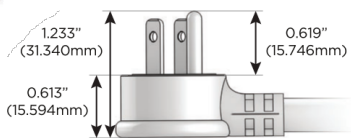

M-POWER-5T

AC POWER & DATA CONNECTIVITY SOLUTION

M-POWER-5TW-XAMAX-CRAB

Specs:

Modules/Ports:

- X** Switched AC
- A** Tamper Resistant AC Receptacle
- M** Double USB-A (Fast Charging Ports - 18W)

X A M

Distributed by