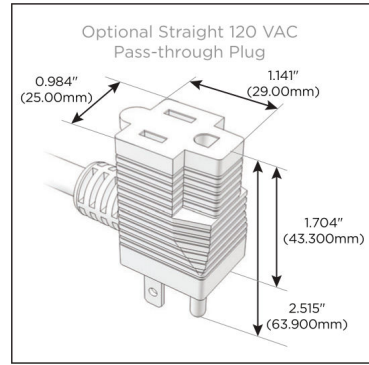

Plug:

Supplied with Low Profile Flat 45° Angle 120 VAC Plug

Optional Standard Straight 120 VAC Plug

Optional Straight 120 VAC Pass-through Plug

- CLEAN, COMPACT DESIGN
- STREAMLINED
- LOW PROFILE
- SIDE-EXITING CORDS
- PLUG & PLAY
- 6' AC CORD & PLUG (FLAT PLUG STANDARD)
- CUSTOMIZABLE CONFIGURATIONS AND FINISHES
- UL LISTED FOR MOUNTING IN FURNITURE
- 15A

M-POWER-5T

AC POWER & DATA CONNECTIVITY SOLUTION

M-POWER-5TW-XAMAX-CRAB

Specs:

Modules/Ports:

- X** Switched AC
- A** Tamper Resistant AC Receptacle
- M** Double USB-A (Fast Charging Ports - 18W)

X A M

Distributed by