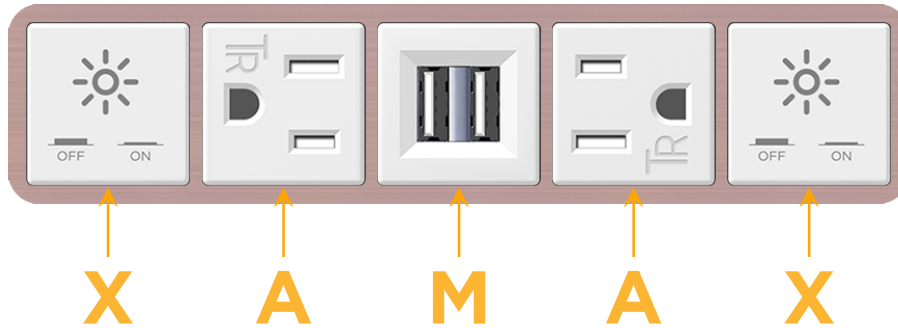

M-POWER-5T

AC POWER & DATA CONNECTIVITY SOLUTION

M-POWER-5TW-XAMAX-CHAB

Distributed by

Mormax Company, Inc.

8 Westchester Plaza

Elmsford, NY 10523

914-699-0101

sales@mormax.com

mormax.com

Metro Light & Power's line of power & data solutions offers sophisticated design elements combined with greater ease of installation. Streamlined and low-profile, enhanced by side-exiting cords, our outlets advance the industry with their cutting edge look and feel. We believe flexibility is key, and we provide a variety of mounting options, including the ability to mount in limited spaces. Our outlets are available in many finishes and configurations, in addition to a custom color and finish capability for our clients.

Bezel Finish: **CHAMPAGNE (ABS)**

Custom Finishes Available M-POWER-5TW-XAMAX-CHAB

Features:

Module/Port Options:

- **A** Tamper Resistant AC Receptacle
- **E** USB-A & USB-C (20W)
- **M** Double USB-A (Fast Charging Ports - 18W)
- **H** HDMI
- **6** CAT 6
- **12** RJ 12
- **X** Switched AC
- **Y** 3-Way Switch (Low Voltage)
- **V** USB-C (45W High Speed Charging Port)
- **S** USB-C (25W High Speed Charging Port)
- **R** Switched AC (Rocker Switch)
- **D** Dimmer Switch

Plug:

Supplied with Low Profile Flat 45° Angle 120 VAC Plug

Optional Standard Straight 120 VAC Plug

Optional Straight 120 VAC Pass-through Plug

- CLEAN, COMPACT DESIGN
- STREAMLINED
- LOW PROFILE
- SIDE-EXITING CORDS
- PLUG & PLAY
- 6' AC CORD & PLUG (FLAT PLUG STANDARD)
- CUSTOMIZABLE CONFIGURATIONS AND FINISHES
- UL LISTED FOR MOUNTING IN FURNITURE
- 15A