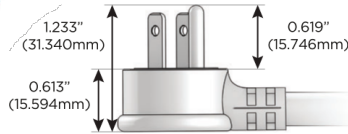

### Plug:

Supplied with Low Profile Flat 45° Angle 120 VAC Plug

Optional Standard Straight 120 VAC Plug

Optional Straight 120 VAC Pass-through Plug

- CLEAN, COMPACT DESIGN
- STREAMLINED
- LOW PROFILE
- SIDE-EXITING CORDS
- PLUG & PLAY
- 6' AC CORD & PLUG (FLAT PLUG STANDARD)
- CUSTOMIZABLE CONFIGURATIONS AND FINISHES
- UL LISTED FOR MOUNTING IN FURNITURE
- 15A

# M-POWER-5T

AC POWER & DATA CONNECTIVITY SOLUTION

M-POWER-5TW-XAMAX-CHAB

Specs:

**Modules/Ports:**

- X** Switched AC
- A** Tamper Resistant AC Receptacle
- M** Double USB-A (Fast Charging Ports - 18W)

**X A M**