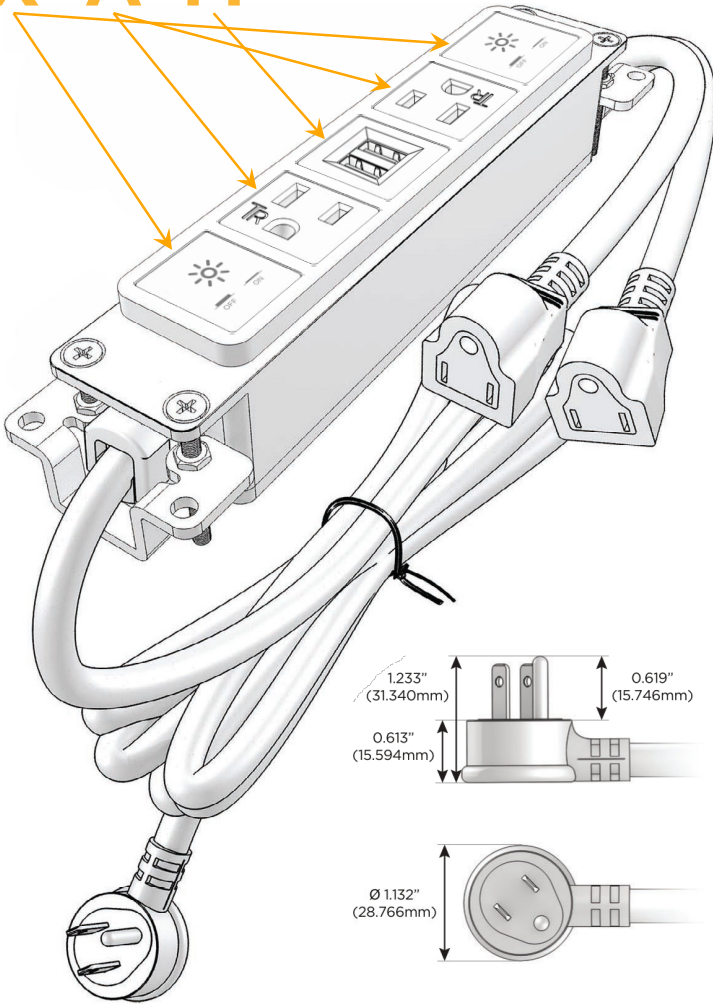

### Module/Port Options:

- A** Tamper Resistant AC Receptacle
- E** USB-A & USB-C (20W)
- M** Double USB-A (Fast Charging Ports - 18W)
- H** HDMI
- 6** CAT 6
- 12** RJ 12
- X** Switched AC
- Y** 3-Way Switch (Low Voltage)
- V** USB-C (45W High Speed Charging Port)
- S** USB-C (25W High Speed Charging Port)
- R** Switched AC (Rocker Switch)
- D** Dimmer Switch

### Plug:

Supplied with Low Profile Flat 45° Angle 120 VAC Plug

Optional Standard Straight 120 VAC Plug

Optional Straight 120 VAC Pass-through Plug

- CLEAN, COMPACT DESIGN
- STREAMLINED
- LOW PROFILE
- SIDE-EXITING CORDS
- PLUG & PLAY
- 6' AC CORD & PLUG (FLAT PLUG STANDARD)
- CUSTOMIZABLE CONFIGURATIONS AND FINISHES
- UL LISTED FOR MOUNTING IN FURNITURE
- 15A

# M-POWER-5T

AC POWER & DATA CONNECTIVITY SOLUTION

M-POWER-5TW-XAMAX-CHAB

Specs:

**Modules/Ports:**

- X** Switched AC
- A** Tamper Resistant AC Receptacle
- M** Double USB-A (Fast Charging Ports - 18W)

**X A M**