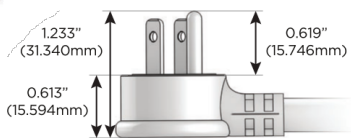

M-POWER-5T

AC POWER & DATA CONNECTIVITY SOLUTION

M-POWER-5TW-XAMAX-BZB

Specs:

Modules/Ports:

- X** Switched AC
- A** Tamper Resistant AC Receptacle
- M** Double USB-A (Fast Charging Ports - 18W)

X A M

Distributed by