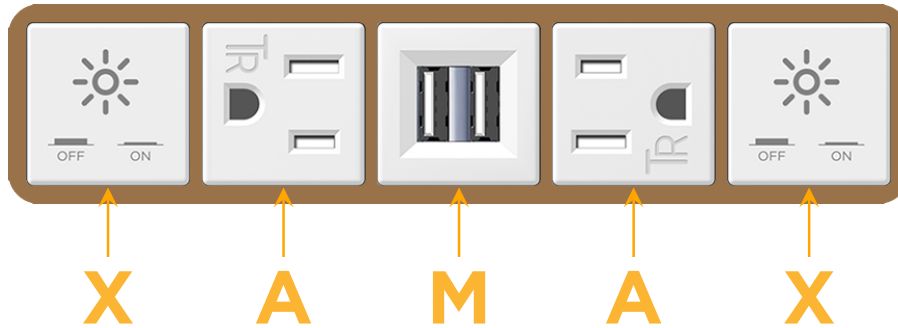

Bezel Finish: **SOLID BRONZE**

Custom Finishes Available M-POWER-5TW-XAMAX-BZB

Features:

Module/Port Options:

- A** Tamper Resistant AC Receptacle
- E** USB-A & USB-C (20W)
- M** Double USB-A (Fast Charging Ports - 18W)
- H** HDMI
- 6** CAT 6
- 12** RJ 12
- X** Switched AC
- Y** 3-Way Switch (Low Voltage)
- V** USB-C (45W High Speed Charging Port)
- S** USB-C (25W High Speed Charging Port)
- R** Switched AC (Rocker Switch)
- D** Dimmer Switch

Plug:

Supplied with Low Profile Flat 45° Angle 120 VAC Plug

Optional Standard Straight 120 VAC Plug

Optional Straight 120 VAC Pass-through Plug

- CLEAN, COMPACT DESIGN
- STREAMLINED
- LOW PROFILE
- SIDE-EXITING CORDS
- PLUG & PLAY
- 6' AC CORD & PLUG (FLAT PLUG STANDARD)
- CUSTOMIZABLE CONFIGURATIONS AND FINISHES
- UL LISTED FOR MOUNTING IN FURNITURE
- 15A

M-POWER-5T

AC POWER & DATA CONNECTIVITY SOLUTION

M-POWER-5TW-XAMAX-BZB

Specs:

Modules/Ports:

- X** Switched AC
- A** Tamper Resistant AC Receptacle
- M** Double USB-A (Fast Charging Ports - 18W)

X A M

Distributed by