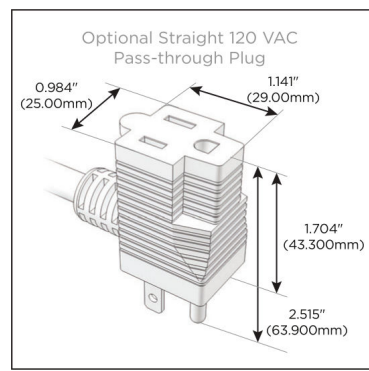

Plug:

Supplied with Low Profile Flat 45° Angle 120 VAC Plug

Optional Standard Straight 120 VAC Plug

Optional Straight 120 VAC Pass-through Plug

- CLEAN, COMPACT DESIGN
- STREAMLINED
- LOW PROFILE
- SIDE-EXITING CORDS
- PLUG & PLAY
- 6' AC CORD & PLUG (FLAT PLUG STANDARD)
- CUSTOMIZABLE CONFIGURATIONS AND FINISHES
- UL LISTED FOR MOUNTING IN FURNITURE
- 15A

M-POWER-5T

AC POWER & DATA CONNECTIVITY SOLUTION

M-POWER-5TW-XAMAX-BZB

Specs:

Modules/Ports:

- X** Switched AC
- A** Tamper Resistant AC Receptacle
- M** Double USB-A (Fast Charging Ports - 18W)

X A M

Distributed by