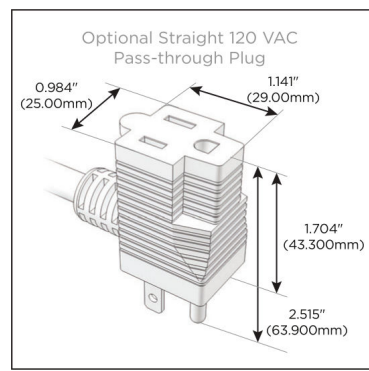

### Module/Port Options:

- A** Tamper Resistant AC Receptacle
- E** USB-A & USB-C (20W)
- M** Double USB-A (Fast Charging Ports - 18W)
- H** HDMI
- 6** CAT 6
- 12** RJ 12
- X** Switched AC
- Y** 3-Way Switch (Low Voltage)
- V** USB-C (45W High Speed Charging Port)
- S** USB-C (25W High Speed Charging Port)
- R** Switched AC (Rocker Switch)
- D** Dimmer Switch

### Plug:

Supplied with Low Profile Flat 45° Angle 120 VAC Plug

Optional Standard Straight 120 VAC Plug

Optional Straight 120 VAC Pass-through Plug

- CLEAN, COMPACT DESIGN
- STREAMLINED
- LOW PROFILE
- SIDE-EXITING CORDS
- PLUG & PLAY
- 6' AC CORD & PLUG (FLAT PLUG STANDARD)
- CUSTOMIZABLE CONFIGURATIONS AND FINISHES
- UL LISTED FOR MOUNTING IN FURNITURE
- 15A

# M-POWER-5T

AC POWER & DATA CONNECTIVITY SOLUTION

M-POWER-5TW-XAMAX-BZAB

Specs:

**Modules/Ports:**

- X** Switched AC
- A** Tamper Resistant AC Receptacle
- M** Double USB-A (Fast Charging Ports - 18W)

**X A M**