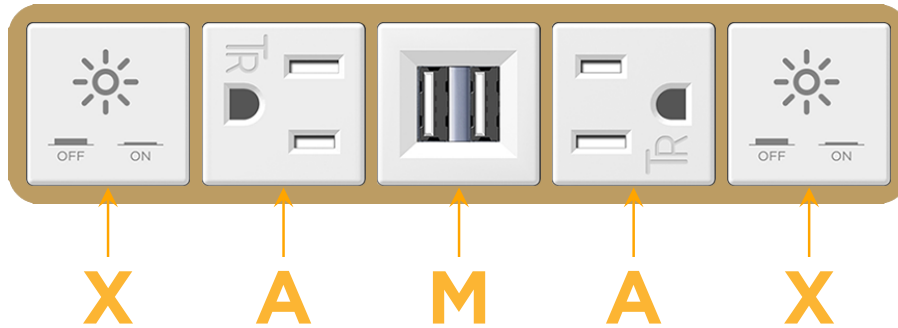

M-POWER-5T

AC POWER & DATA CONNECTIVITY SOLUTION

M-POWER-5TW-XAMAX-BZAB

Distributed by

Mormax Company, Inc.

8 Westchester Plaza

Elmsford, NY 10523

914-699-0101

sales@mormax.com

mormax.com

Metro Light & Power's line of power & data solutions offers sophisticated design elements combined with greater ease of installation. Streamlined and low-profile, enhanced by side-exiting cords, our outlets advance the industry with their cutting edge look and feel. We believe flexibility is key, and we provide a variety of mounting options, including the ability to mount in limited spaces. Our outlets are available in many finishes and configurations, in addition to a custom color and finish capability for our clients.

Bezel Finish: **STANDARD BRONZE (ABS)**

Custom Finishes Available M-POWER-5TW-XAMAX-BZAB

Features:

Module/Port Options:

- **A** Tamper Resistant AC Receptacle
- **E** USB-A & USB-C (20W)
- **M** Double USB-A (Fast Charging Ports - 18W)
- **H** HDMI
- **6** CAT 6
- **12** RJ 12
- **X** Switched AC
- **Y** 3-Way Switch (Low Voltage)
- **V** USB-C (45W High Speed Charging Port)
- **S** USB-C (25W High Speed Charging Port)
- **R** Switched AC (Rocker Switch)
- **D** Dimmer Switch

Plug:

Supplied with Low Profile Flat 45° Angle 120 VAC Plug

Optional Standard Straight 120 VAC Plug

Optional Straight 120 VAC Pass-through Plug

- CLEAN, COMPACT DESIGN
- STREAMLINED
- LOW PROFILE
- SIDE-EXITING CORDS
- PLUG & PLAY
- 6' AC CORD & PLUG (FLAT PLUG STANDARD)
- CUSTOMIZABLE CONFIGURATIONS AND FINISHES
- UL LISTED FOR MOUNTING IN FURNITURE
- 15A