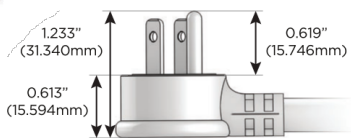

### Plug:

Supplied with Low Profile Flat 45° Angle 120 VAC Plug

Optional Standard Straight 120 VAC Plug

Optional Straight 120 VAC Pass-through Plug

- CLEAN, COMPACT DESIGN
- STREAMLINED
- LOW PROFILE
- SIDE-EXITING CORDS
- PLUG & PLAY
- 6' AC CORD & PLUG (FLAT PLUG STANDARD)
- CUSTOMIZABLE CONFIGURATIONS AND FINISHES
- UL LISTED FOR MOUNTING IN FURNITURE
- 15A

# M-POWER-5T

AC POWER & DATA CONNECTIVITY SOLUTION

M-POWER-5TW-XAMAX-BZAB

Specs:

**Modules/Ports:**

- X** Switched AC
- A** Tamper Resistant AC Receptacle
- M** Double USB-A (Fast Charging Ports - 18W)

**X A M**