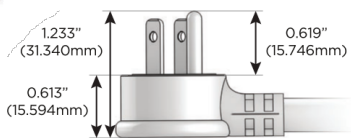

M-POWER-5T

AC POWER & DATA CONNECTIVITY SOLUTION

M-POWER-5TW-XAMAX-BZ5AB

Specs:

Modules/Ports:

- X** Switched AC
- A** Tamper Resistant AC Receptacle
- M** Double USB-A (Fast Charging Ports - 18W)

X A M

Distributed by