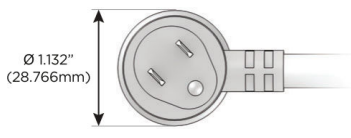

Plug:

Supplied with Low Profile Flat 45° Angle 120 VAC Plug

Optional Standard Straight 120 VAC Plug

Optional Straight 120 VAC Pass-through Plug

- CLEAN, COMPACT DESIGN
- STREAMLINED
- LOW PROFILE
- SIDE-EXITING CORDS
- PLUG & PLAY
- 6' AC CORD & PLUG (FLAT PLUG STANDARD)
- CUSTOMIZABLE CONFIGURATIONS AND FINISHES
- UL LISTED FOR MOUNTING IN FURNITURE
- 15A

M-POWER-5T

AC POWER & DATA CONNECTIVITY SOLUTION

M-POWER-5TW-XAMAX-BZ5AB

Specs:

Modules/Ports:

- X** Switched AC
- A** Tamper Resistant AC Receptacle
- M** Double USB-A (Fast Charging Ports - 18W)

X A M

Distributed by