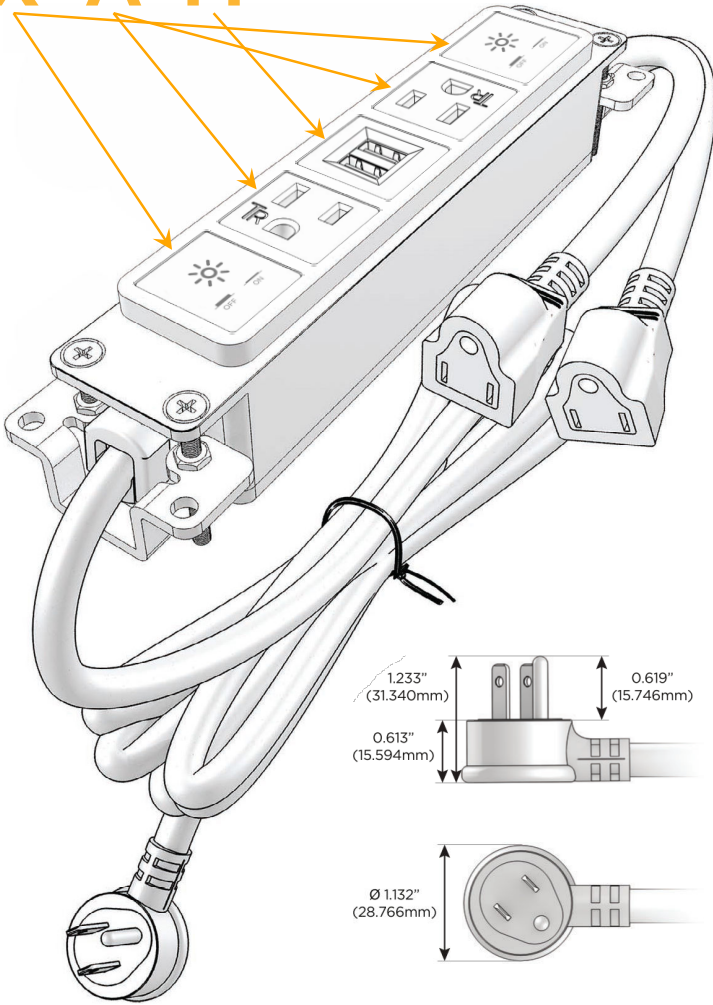

Bezel Finish: **ARCHITECTURAL BRONZE (ABS)**

Custom Finishes Available M-POWER-5TW-XAMAX-BZ5AB

Features:

Module/Port Options:

- A** Tamper Resistant AC Receptacle
- E** USB-A & USB-C (20W)
- M** Double USB-A (Fast Charging Ports - 18W)
- H** HDMI
- 6** CAT 6
- 12** RJ 12
- X** Switched AC
- Y** 3-Way Switch (Low Voltage)
- V** USB-C (45W High Speed Charging Port)
- S** USB-C (25W High Speed Charging Port)
- R** Switched AC (Rocker Switch)
- D** Dimmer Switch

Plug:

Supplied with Low Profile Flat 45° Angle 120 VAC Plug

Optional Standard Straight 120 VAC Plug

Optional Straight 120 VAC Pass-through Plug

- CLEAN, COMPACT DESIGN
- STREAMLINED
- LOW PROFILE
- SIDE-EXITING CORDS
- PLUG & PLAY
- 6' AC CORD & PLUG (FLAT PLUG STANDARD)
- CUSTOMIZABLE CONFIGURATIONS AND FINISHES
- UL LISTED FOR MOUNTING IN FURNITURE
- 15A

M-POWER-5T

AC POWER & DATA CONNECTIVITY SOLUTION

M-POWER-5TW-XAMAX-BZ5AB

Specs:

Modules/Ports:

- X** Switched AC
- A** Tamper Resistant AC Receptacle
- M** Double USB-A (Fast Charging Ports - 18W)

X A M

Distributed by