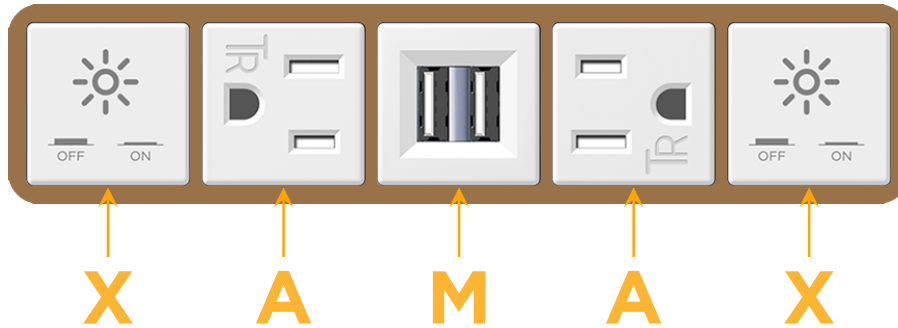

Bezel Finish: **ARCHITECTURAL BRONZE (ABS)**

Custom Finishes Available M-POWER-5TW-XAMAX-BZ5AB

Features:

Module/Port Options:

- A** Tamper Resistant AC Receptacle
- E** USB-A & USB-C (20W)
- M** Double USB-A (Fast Charging Ports - 18W)
- H** HDMI
- 6** CAT 6
- 12** RJ 12
- X** Switched AC
- Y** 3-Way Switch (Low Voltage)
- V** USB-C (45W High Speed Charging Port)
- S** USB-C (25W High Speed Charging Port)
- R** Switched AC (Rocker Switch)
- D** Dimmer Switch

Plug:

Supplied with Low Profile Flat 45° Angle 120 VAC Plug

Optional Standard Straight 120 VAC Plug

Optional Straight 120 VAC Pass-through Plug

- CLEAN, COMPACT DESIGN
- STREAMLINED
- LOW PROFILE
- SIDE-EXITING CORDS
- PLUG & PLAY
- 6' AC CORD & PLUG (FLAT PLUG STANDARD)
- CUSTOMIZABLE CONFIGURATIONS AND FINISHES
- UL LISTED FOR MOUNTING IN FURNITURE
- 15A

M-POWER-5T

AC POWER & DATA CONNECTIVITY SOLUTION

M-POWER-5TW-XAMAX-BZ5AB

Specs:

Modules/Ports:

- X** Switched AC
- A** Tamper Resistant AC Receptacle
- M** Double USB-A (Fast Charging Ports - 18W)

X A M

Distributed by