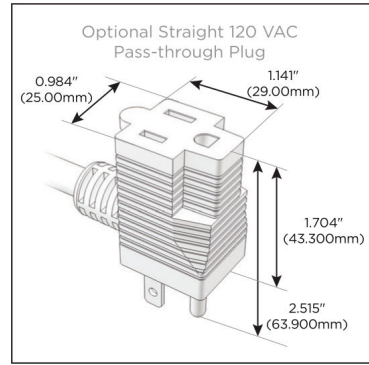

Plug:

Supplied with Low Profile Flat 45° Angle 120 VAC Plug

Optional Standard Straight 120 VAC Plug

Optional Straight 120 VAC Pass-through Plug

- CLEAN, COMPACT DESIGN
- STREAMLINED
- LOW PROFILE
- SIDE-EXITING CORDS
- PLUG & PLAY
- 6' AC CORD & PLUG (FLAT PLUG STANDARD)
- CUSTOMIZABLE CONFIGURATIONS AND FINISHES
- UL LISTED FOR MOUNTING IN FURNITURE
- 15A

M-POWER-5T

AC POWER & DATA CONNECTIVITY SOLUTION

M-POWER-5TW-XAMAX-BZ5AB

Specs:

Modules/Ports:

- X** Switched AC
- A** Tamper Resistant AC Receptacle
- M** Double USB-A (Fast Charging Ports - 18W)

X A M

Distributed by