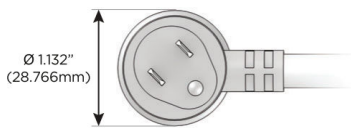

Plug:

Supplied with Low Profile Flat 45° Angle 120 VAC Plug

Optional Standard Straight 120 VAC Plug

Optional Straight 120 VAC Pass-through Plug

- CLEAN, COMPACT DESIGN
- STREAMLINED
- LOW PROFILE
- SIDE-EXITING CORDS
- PLUG & PLAY
- 6' AC CORD & PLUG (FLAT PLUG STANDARD)
- CUSTOMIZABLE CONFIGURATIONS AND FINISHES
- UL LISTED FOR MOUNTING IN FURNITURE
- 15A

M-POWER-5T

AC POWER & DATA CONNECTIVITY SOLUTION

M-POWER-5TW-XAMAX-BZ5AAB

Specs:

Modules/Ports:

- X** Switched AC
- A** Tamper Resistant AC Receptacle
- M** Double USB-A (Fast Charging Ports - 18W)

X A M

Distributed by