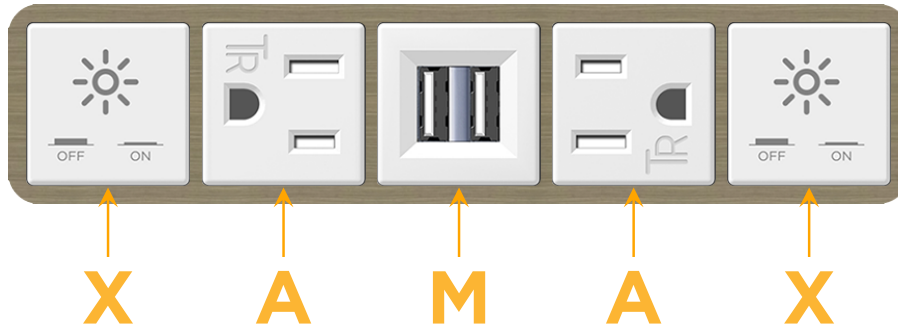

Bezel Finish: **ANTIQUED ARCHITECTURAL BRONZE (ABS)**

Custom Finishes Available M-POWER-5TW-XAMAX-BZ5AAB

Features:

Module/Port Options:

- A** Tamper Resistant AC Receptacle
- E** USB-A & USB-C (20W)
- M** Double USB-A (Fast Charging Ports - 18W)
- H** HDMI
- 6** CAT 6
- 12** RJ 12
- X** Switched AC
- Y** 3-Way Switch (Low Voltage)
- V** USB-C (45W High Speed Charging Port)
- S** USB-C (25W High Speed Charging Port)
- R** Switched AC (Rocker Switch)
- D** Dimmer Switch

Plug:

Supplied with Low Profile Flat 45° Angle 120 VAC Plug

Optional Standard Straight 120 VAC Plug

Optional Straight 120 VAC Pass-through Plug

- CLEAN, COMPACT DESIGN
- STREAMLINED
- LOW PROFILE
- SIDE-EXITING CORDS
- PLUG & PLAY
- 6' AC CORD & PLUG (FLAT PLUG STANDARD)
- CUSTOMIZABLE CONFIGURATIONS AND FINISHES
- UL LISTED FOR MOUNTING IN FURNITURE
- 15A

M-POWER-5T

AC POWER & DATA CONNECTIVITY SOLUTION

M-POWER-5TW-XAMAX-BZ5AAB

Specs:

Modules/Ports:

- X** Switched AC
- A** Tamper Resistant AC Receptacle
- M** Double USB-A (Fast Charging Ports - 18W)

X A M

Distributed by