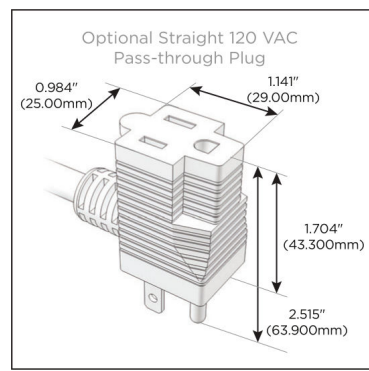

Plug:

Supplied with Low Profile Flat 45° Angle 120 VAC Plug

Optional Standard Straight 120 VAC Plug

Optional Straight 120 VAC Pass-through Plug

- CLEAN, COMPACT DESIGN
- STREAMLINED
- LOW PROFILE
- SIDE-EXITING CORDS
- PLUG & PLAY
- 6' AC CORD & PLUG (FLAT PLUG STANDARD)
- CUSTOMIZABLE CONFIGURATIONS AND FINISHES
- UL LISTED FOR MOUNTING IN FURNITURE
- 15A

M-POWER-5T

AC POWER & DATA CONNECTIVITY SOLUTION

M-POWER-5TW-XAMAX-BZ5AAB

Specs:

Modules/Ports:

- X** Switched AC
- A** Tamper Resistant AC Receptacle
- M** Double USB-A (Fast Charging Ports - 18W)

X A M

Distributed by