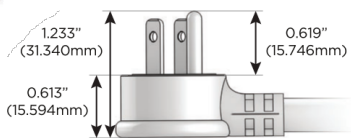

M-POWER-5T

AC POWER & DATA CONNECTIVITY SOLUTION

M-POWER-5TW-XAMAX-BZ5AAB

Specs:

Modules/Ports:

- X** Switched AC
- A** Tamper Resistant AC Receptacle
- M** Double USB-A (Fast Charging Ports - 18W)

X A M

Distributed by