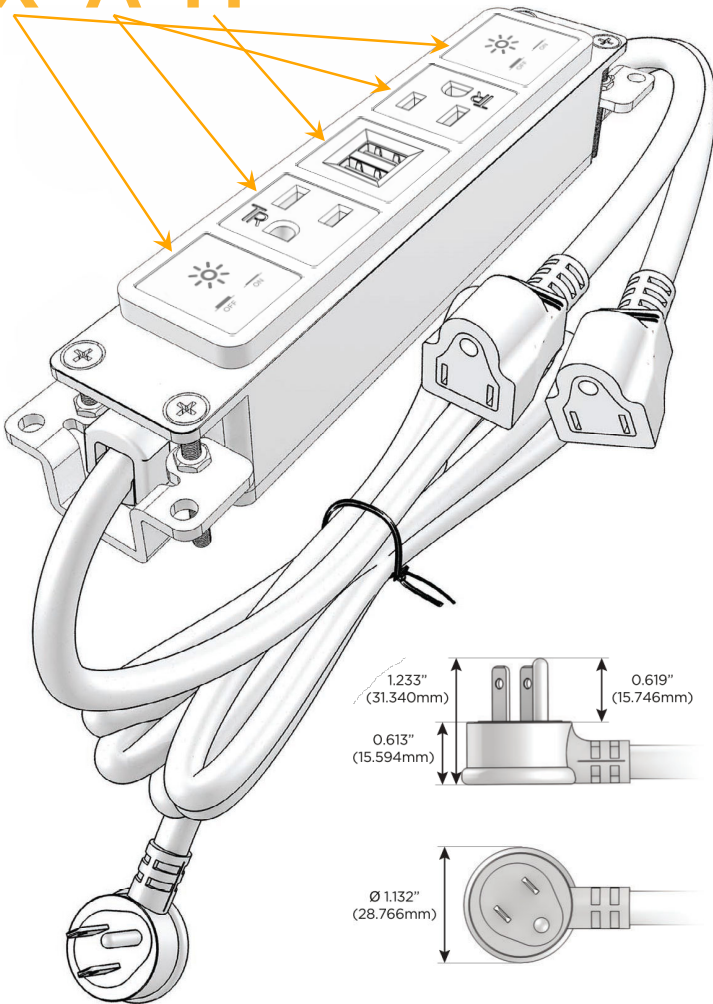

Bezel Finish: **SOLID BRONZE BRUSHED**

Custom Finishes Available M-POWER-5TW-XAMAX-BZ4B

Features:

Module/Port Options:

- A** Tamper Resistant AC Receptacle
- E** USB-A & USB-C (20W)
- M** Double USB-A (Fast Charging Ports - 18W)
- H** HDMI
- 6** CAT 6
- 12** RJ 12
- X** Switched AC
- Y** 3-Way Switch (Low Voltage)
- V** USB-C (45W High Speed Charging Port)
- S** USB-C (25W High Speed Charging Port)
- R** Switched AC (Rocker Switch)
- D** Dimmer Switch

Plug:

Supplied with Low Profile Flat 45° Angle 120 VAC Plug

Optional Standard Straight 120 VAC Plug

Optional Straight 120 VAC Pass-through Plug

- CLEAN, COMPACT DESIGN
- STREAMLINED
- LOW PROFILE
- SIDE-EXITING CORDS
- PLUG & PLAY
- 6' AC CORD & PLUG (FLAT PLUG STANDARD)
- CUSTOMIZABLE CONFIGURATIONS AND FINISHES
- UL LISTED FOR MOUNTING IN FURNITURE
- 15A

M-POWER-5T

AC POWER & DATA CONNECTIVITY SOLUTION

M-POWER-5TW-XAMAX-BZ4B

Specs:

Modules/Ports:

- X** Switched AC
- A** Tamper Resistant AC Receptacle
- M** Double USB-A (Fast Charging Ports - 18W)

X A M

Distributed by