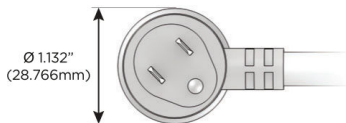

Plug:

Supplied with Low Profile Flat 45° Angle 120 VAC Plug

Optional Standard Straight 120 VAC Plug

Optional Straight 120 VAC Pass-through Plug

- CLEAN, COMPACT DESIGN
- STREAMLINED
- LOW PROFILE
- SIDE-EXITING CORDS
- PLUG & PLAY
- 6' AC CORD & PLUG (FLAT PLUG STANDARD)
- CUSTOMIZABLE CONFIGURATIONS AND FINISHES
- UL LISTED FOR MOUNTING IN FURNITURE
- 15A

M-POWER-5T

AC POWER & DATA CONNECTIVITY SOLUTION

M-POWER-5TW-XAMAX-BZ4B

Specs:

Modules/Ports:

- X** Switched AC
- A** Tamper Resistant AC Receptacle
- M** Double USB-A (Fast Charging Ports - 18W)

X A M

Distributed by