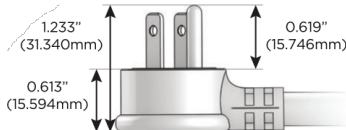

M-POWER-5T

AC POWER & DATA CONNECTIVITY SOLUTION

M-POWER-5TW-XAMAX-BZ4B

Specs:

Modules/Ports:

- X** Switched AC
- A** Tamper Resistant AC Receptacle
- M** Double USB-A (Fast Charging Ports - 18W)

X A M

Distributed by