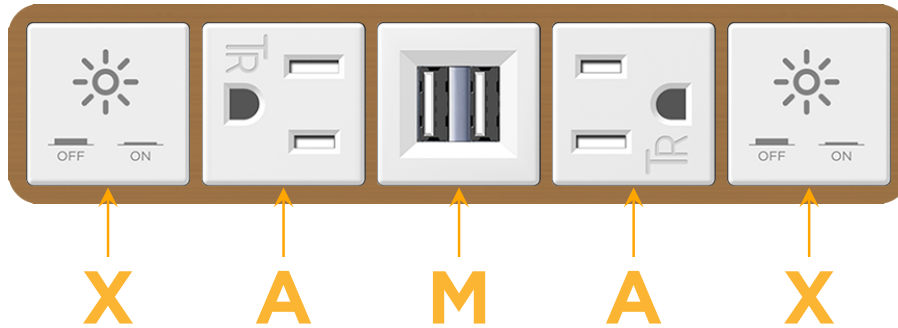

Bezel Finish: **SOLID BRONZE BRUSHED**

Custom Finishes Available M-POWER-5TW-XAMAX-BZ4B

Features:

Module/Port Options:

- A** Tamper Resistant AC Receptacle
- E** USB-A & USB-C (20W)
- M** Double USB-A (Fast Charging Ports - 18W)
- H** HDMI
- 6** CAT 6
- 12** RJ 12
- X** Switched AC
- Y** 3-Way Switch (Low Voltage)
- V** USB-C (45W High Speed Charging Port)
- S** USB-C (25W High Speed Charging Port)
- R** Switched AC (Rocker Switch)
- D** Dimmer Switch

Plug:

Supplied with Low Profile Flat 45° Angle 120 VAC Plug

Optional Standard Straight 120 VAC Plug

Optional Straight 120 VAC Pass-through Plug

- CLEAN, COMPACT DESIGN
- STREAMLINED
- LOW PROFILE
- SIDE-EXITING CORDS
- PLUG & PLAY
- 6' AC CORD & PLUG (FLAT PLUG STANDARD)
- CUSTOMIZABLE CONFIGURATIONS AND FINISHES
- UL LISTED FOR MOUNTING IN FURNITURE
- 15A

M-POWER-5T

AC POWER & DATA CONNECTIVITY SOLUTION

M-POWER-5TW-XAMAX-BZ4B

Specs:

Modules/Ports:

- X** Switched AC
- A** Tamper Resistant AC Receptacle
- M** Double USB-A (Fast Charging Ports - 18W)

X A M

Distributed by