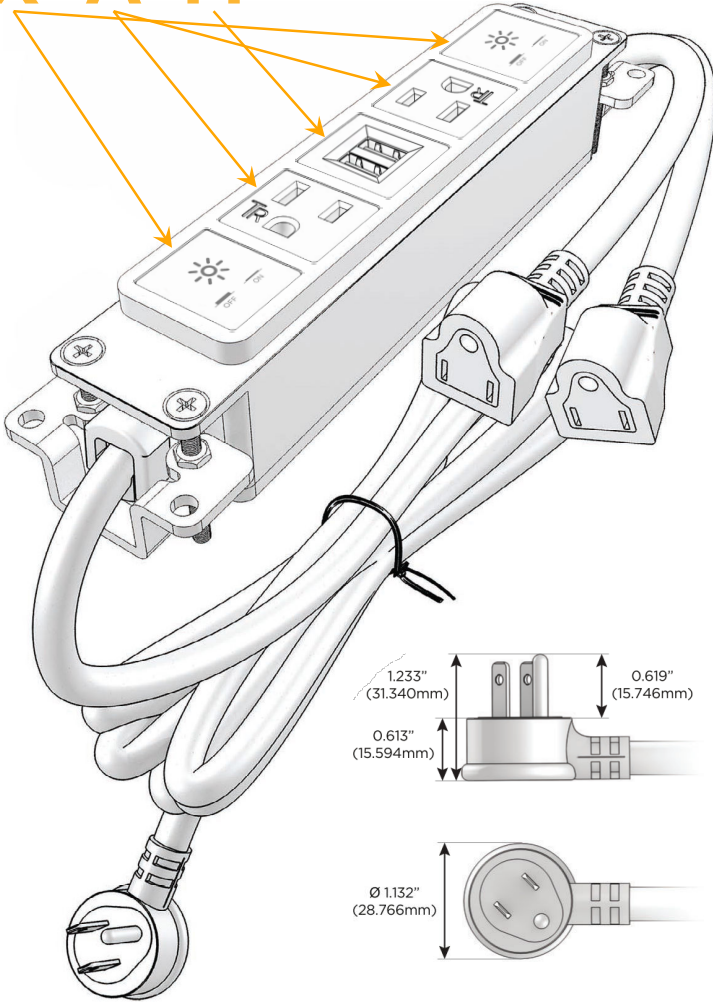

Bezel Finish: **BRASS (ABS)**

Custom Finishes Available M-POWER-5TW-XAMAX-BRAB

Features:

Module/Port Options:

- A Tamper Resistant AC Receptacle
- E USB-A & USB-C (20W)
- M Double USB-A (Fast Charging Ports - 18W)
- H HDMI
- 6 CAT 6
- 12 RJ 12
- X Switched AC
- Y 3-Way Switch (Low Voltage)
- V USB-C (45W High Speed Charging Port)
- S USB-C (25W High Speed Charging Port)
- R Switched AC (Rocker Switch)
- D Dimmer Switch

Plug:

Supplied with Low Profile Flat 45° Angle 120 VAC Plug

Optional Standard Straight 120 VAC Plug

Optional Straight 120 VAC Pass-through Plug

- CLEAN, COMPACT DESIGN
- STREAMLINED
- LOW PROFILE
- SIDE-EXITING CORDS
- PLUG & PLAY
- 6' AC CORD & PLUG (FLAT PLUG STANDARD)
- CUSTOMIZABLE CONFIGURATIONS AND FINISHES
- UL LISTED FOR MOUNTING IN FURNITURE
- 15A

M-POWER-5T

AC POWER & DATA CONNECTIVITY SOLUTION

M-POWER-5TW-XAMAX-BRAB

Specs:

Modules/Ports:

- X** Switched AC
- A** Tamper Resistant AC Receptacle
- M** Double USB-A (Fast Charging Ports - 18W)

X A M

Distributed by