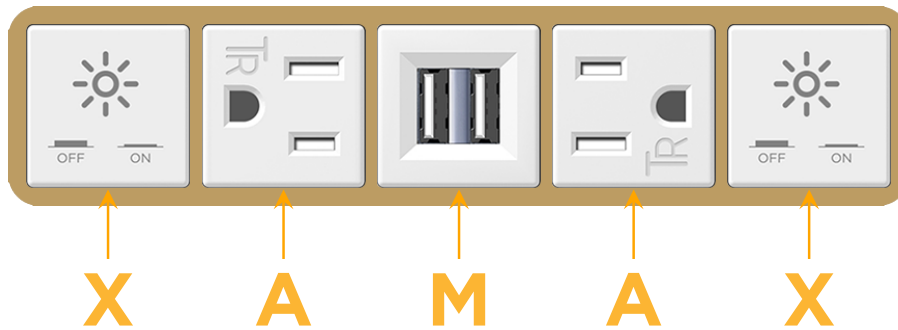

Bezel Finish: **BRASS (ABS)**

Custom Finishes Available M-POWER-5TW-XAMAX-BRAB

Features:

Module/Port Options:

- A Tamper Resistant AC Receptacle
- E USB-A & USB-C (20W)
- M Double USB-A (Fast Charging Ports - 18W)
- H HDMI
- 6 CAT 6
- 12 RJ 12
- X Switched AC
- Y 3-Way Switch (Low Voltage)
- V USB-C (45W High Speed Charging Port)
- S USB-C (25W High Speed Charging Port)
- R Switched AC (Rocker Switch)
- D Dimmer Switch

Plug:

Supplied with Low Profile Flat 45° Angle 120 VAC Plug

Optional Standard Straight 120 VAC Plug

Optional Straight 120 VAC Pass-through Plug

- CLEAN, COMPACT DESIGN
- STREAMLINED
- LOW PROFILE
- SIDE-EXITING CORDS
- PLUG & PLAY
- 6' AC CORD & PLUG (FLAT PLUG STANDARD)
- CUSTOMIZABLE CONFIGURATIONS AND FINISHES
- UL LISTED FOR MOUNTING IN FURNITURE
- 15A

M-POWER-5T

AC POWER & DATA CONNECTIVITY SOLUTION

M-POWER-5TW-XAMAX-BRAB

Specs:

Modules/Ports:

- X** Switched AC
- A** Tamper Resistant AC Receptacle
- M** Double USB-A (Fast Charging Ports - 18W)

X A M

Distributed by