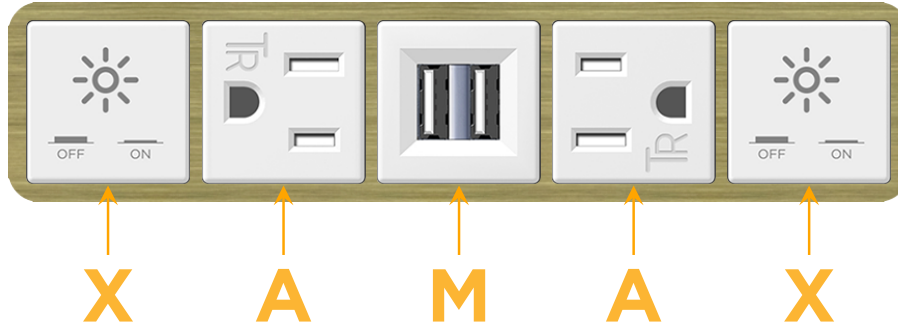

Bezel Finish: **BRASS ANTIQUED (ABS)**

Custom Finishes Available M-POWER-5TW-XAMAX-BRAAB

Features:

Module/Port Options:

- A** Tamper Resistant AC Receptacle
- E** USB-A & USB-C (20W)
- M** Double USB-A (Fast Charging Ports - 18W)
- H** HDMI
- 6** CAT 6
- 12** RJ 12
- X** Switched AC
- Y** 3-Way Switch (Low Voltage)
- V** USB-C (45W High Speed Charging Port)
- S** USB-C (25W High Speed Charging Port)
- R** Switched AC (Rocker Switch)
- D** Dimmer Switch

Plug:

Supplied with Low Profile Flat 45° Angle 120 VAC Plug

Optional Standard Straight 120 VAC Plug

Optional Straight 120 VAC Pass-through Plug

- CLEAN, COMPACT DESIGN
- STREAMLINED
- LOW PROFILE
- SIDE-EXITING CORDS
- PLUG & PLAY
- 6' AC CORD & PLUG (FLAT PLUG STANDARD)
- CUSTOMIZABLE CONFIGURATIONS AND FINISHES
- UL LISTED FOR MOUNTING IN FURNITURE
- 15A

M-POWER-5T

AC POWER & DATA CONNECTIVITY SOLUTION

M-POWER-5TW-XAMAX-BRAAB

Specs:

Modules/Ports:

- X** Switched AC
- A** Tamper Resistant AC Receptacle
- M** Double USB-A (Fast Charging Ports - 18W)

X A M

Distributed by