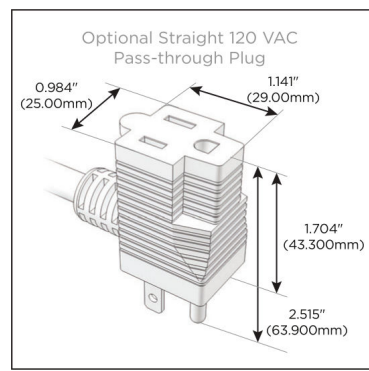

Plug:

Supplied with Low Profile Flat 45° Angle 120 VAC Plug

Optional Standard Straight 120 VAC Plug

Optional Straight 120 VAC Pass-through Plug

- CLEAN, COMPACT DESIGN
- STREAMLINED
- LOW PROFILE
- SIDE-EXITING CORDS
- PLUG & PLAY
- 6' AC CORD & PLUG (FLAT PLUG STANDARD)
- CUSTOMIZABLE CONFIGURATIONS AND FINISHES
- UL LISTED FOR MOUNTING IN FURNITURE
- 15A

M-POWER-5T

AC POWER & DATA CONNECTIVITY SOLUTION

M-POWER-5TW-XAMAX-BRAAB

Specs:

Modules/Ports:

- X** Switched AC
- A** Tamper Resistant AC Receptacle
- M** Double USB-A (Fast Charging Ports - 18W)

X A M

Distributed by