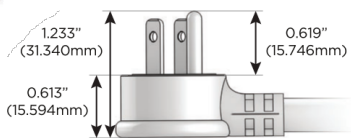

M-POWER-5T

AC POWER & DATA CONNECTIVITY SOLUTION

M-POWER-5TW-XAMAX-BRAAB

Specs:

Modules/Ports:

- X** Switched AC
- A** Tamper Resistant AC Receptacle
- M** Double USB-A (Fast Charging Ports - 18W)

X A M

Distributed by