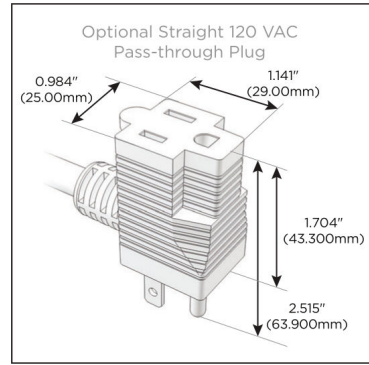

M-POWER-5T

AC POWER & DATA CONNECTIVITY SOLUTION

M-POWER-5TW-XAMAX-BAB

Specs:

Modules/Ports:

- **X** Switched AC
- **A** Tamper Resistant AC Receptacle
- **M** Double USB-A (Fast Charging Ports - 18W)

X A M