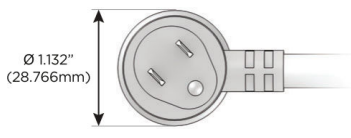

M-POWER-5T

AC POWER & DATA CONNECTIVITY SOLUTION

M-POWER-5TW-XAMAX-BAB

Specs:

Modules/Ports:

- **X** Switched AC
- **A** Tamper Resistant AC Receptacle
- **M** Double USB-A (Fast Charging Ports - 18W)

X A M