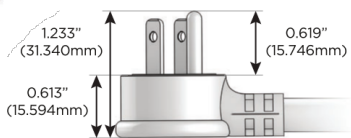

M-POWER-5T

AC POWER & DATA CONNECTIVITY SOLUTION

M-POWER-5TW-XAMAX-BAB

Specs:

Modules/Ports:

- **X** Switched AC
- **A** Tamper Resistant AC Receptacle
- **M** Double USB-A (Fast Charging Ports - 18W)

X A M