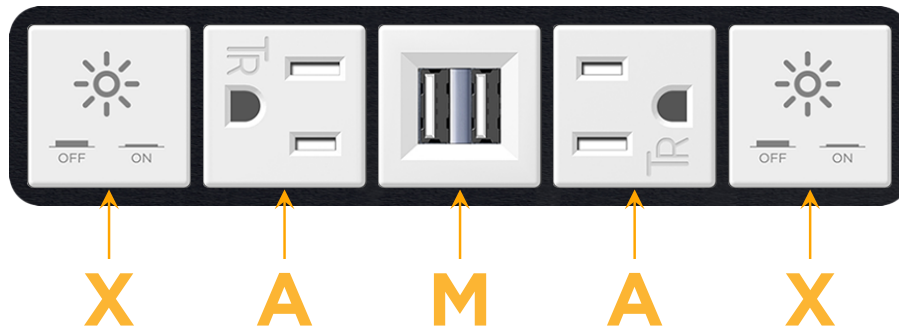

Bezel Finish: **BLACK (ABS)**

Custom Finishes Available M-POWER-5TW-XAMAX-BAB

Features:

**Module/Port Options:**

- A Tamper Resistant AC Receptacle
- E USB-A & USB-C (20W)
- M Double USB-A (Fast Charging Ports - 18W)
- H HDMI
- 6 CAT 6
- 12 RJ 12
- X Switched AC
- Y 3-Way Switch (Low Voltage)
- V USB-C (45W High Speed Charging Port)
- S USB-C (25W High Speed Charging Port)
- R Switched AC (Rocker Switch)
- D Dimmer Switch

**Plug:**

- Supplied with Low Profile Flat 45° Angle 120 VAC Plug
- Optional Standard Straight 120 VAC Plug
- Optional Straight 120 VAC Pass-through Plug

- CLEAN, COMPACT DESIGN
- STREAMLINED
- LOW PROFILE
- SIDE-EXITING CORDS
- PLUG & PLAY
- 6' AC CORD & PLUG (FLAT PLUG STANDARD)
- CUSTOMIZABLE CONFIGURATIONS AND FINISHES
- UL LISTED FOR MOUNTING IN FURNITURE
- 15A

# M-POWER-5T

AC POWER & DATA CONNECTIVITY SOLUTION

M-POWER-5TW-XAMAX-BAB

Specs:

**Modules/Ports:**

- X** Switched AC
- A** Tamper Resistant AC Receptacle
- M** Double USB-A (Fast Charging Ports - 18W)