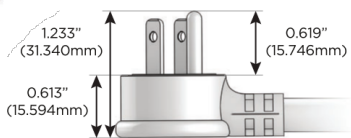

### Plug:

- Supplied with Low Profile Flat 45° Angle 120 VAC Plug
- Optional Standard Straight 120 VAC Plug
- Optional Straight 120 VAC Pass-through Plug

- CLEAN, COMPACT DESIGN
- STREAMLINED
- LOW PROFILE
- SIDE-EXITING CORDS
- PLUG & PLAY
- 6' AC CORD & PLUG (FLAT PLUG STANDARD)
- CUSTOMIZABLE CONFIGURATIONS AND FINISHES
- UL LISTED FOR MOUNTING IN FURNITURE
- 15A

# M-POWER-5T

AC POWER & DATA CONNECTIVITY SOLUTION

M-POWER-5TW-XAMAX-B2AB

Specs:

**Modules/Ports:**

- X** Switched AC
- A** Tamper Resistant AC Receptacle
- M** Double USB-A (Fast Charging Ports - 18W)

**X A M**