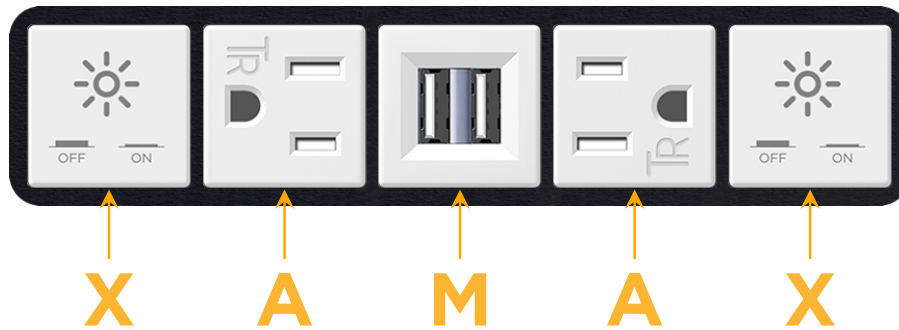

M-POWER-5T

AC POWER & DATA CONNECTIVITY SOLUTION

M-POWER-5TW-XAMAX-B2AB

Distributed by

Mormax Company, Inc.

8 Westchester Plaza

Elmsford, NY 10523

914-699-0101

sales@mormax.com

mormax.com

Metro Light & Power's line of power & data solutions offers sophisticated design elements combined with greater ease of installation. Streamlined and low-profile, enhanced by side-exiting cords, our outlets advance the industry with their cutting edge look and feel. We believe flexibility is key, and we provide a variety of mounting options, including the ability to mount in limited spaces. Our outlets are available in many finishes and configurations, in addition to a custom color and finish capability for our clients.

Bezel Finish: **SATIN BLACK (ABS)**

Custom Finishes Available M-POWER-5TW-XAMAX-B2AB

Features:

Module/Port Options:

- A Tamper Resistant AC Receptacle
- E USB-A & USB-C (20W)
- M Double USB-A (Fast Charging Ports - 18W)
- H HDMI
- 6 CAT 6
- 12 RJ 12
- X Switched AC
- Y 3-Way Switch (Low Voltage)
- V USB-C (45W High Speed Charging Port)
- S USB-C (25W High Speed Charging Port)
- R Switched AC (Rocker Switch)
- D Dimmer Switch

Plug:

- Supplied with Low Profile Flat 45° Angle 120 VAC Plug
- Optional Standard Straight 120 VAC Plug
- Optional Straight 120 VAC Pass-through Plug

- CLEAN, COMPACT DESIGN
- STREAMLINED
- LOW PROFILE
- SIDE-EXITING CORDS
- PLUG & PLAY
- 6' AC CORD & PLUG (FLAT PLUG STANDARD)
- CUSTOMIZABLE CONFIGURATIONS AND FINISHES
- UL LISTED FOR MOUNTING IN FURNITURE
- 15A