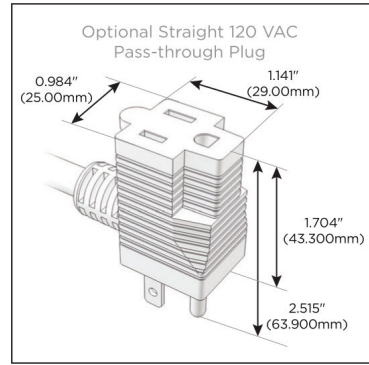

### Module/Port Options:

- A Tamper Resistant AC Receptacle
- E USB-A & USB-C (20W)
- M Double USB-A (Fast Charging Ports - 18W)
- H HDMI
- 6 CAT 6
- 12 RJ 12
- X Switched AC
- Y 3-Way Switch (Low Voltage)
- V USB-C (45W High Speed Charging Port)
- S USB-C (25W High Speed Charging Port)
- R Switched AC (Rocker Switch)
- D Dimmer Switch

### Plug:

- Supplied with Low Profile Flat 45° Angle 120 VAC Plug
- Optional Standard Straight 120 VAC Plug
- Optional Straight 120 VAC Pass-through Plug

- CLEAN, COMPACT DESIGN
- STREAMLINED
- LOW PROFILE
- SIDE-EXITING CORDS
- PLUG & PLAY
- 6' AC CORD & PLUG (FLAT PLUG STANDARD)
- CUSTOMIZABLE CONFIGURATIONS AND FINISHES
- UL LISTED FOR MOUNTING IN FURNITURE
- 15A

# M-POWER-5T

AC POWER & DATA CONNECTIVITY SOLUTION

M-POWER-5TW-XAMAX-B2AB

Specs:

**Modules/Ports:**

- X** Switched AC
- A** Tamper Resistant AC Receptacle
- M** Double USB-A (Fast Charging Ports - 18W)

**X A M**