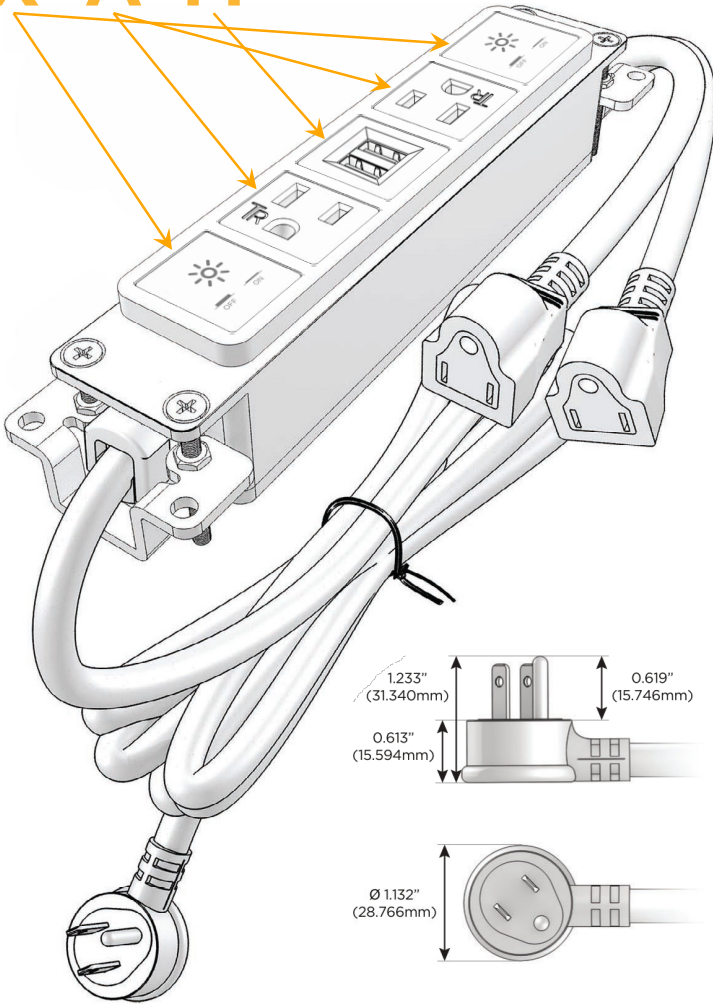

### Module/Port Options:

- A Tamper Resistant AC Receptacle
- E USB-A & USB-C (20W)
- M Double USB-A (Fast Charging Ports - 18W)
- H HDMI
- 6 CAT 6
- 12 RJ 12
- X Switched AC
- Y 3-Way Switch (Low Voltage)
- V USB-C (45W High Speed Charging Port)
- S USB-C (25W High Speed Charging Port)
- R Switched AC (Rocker Switch)
- D Dimmer Switch

### Plug:

- Supplied with Low Profile Flat 45° Angle 120 VAC Plug
- Optional Standard Straight 120 VAC Plug
- Optional Straight 120 VAC Pass-through Plug

- CLEAN, COMPACT DESIGN
- STREAMLINED
- LOW PROFILE
- SIDE-EXITING CORDS
- PLUG & PLAY
- 6' AC CORD & PLUG (FLAT PLUG STANDARD)
- CUSTOMIZABLE CONFIGURATIONS AND FINISHES
- UL LISTED FOR MOUNTING IN FURNITURE
- 15A

# M-POWER-5T

AC POWER & DATA CONNECTIVITY SOLUTION

M-POWER-5TW-XAMAX-B2AB

Specs:

**Modules/Ports:**

- X** Switched AC
- A** Tamper Resistant AC Receptacle
- M** Double USB-A (Fast Charging Ports - 18W)

**X A M**