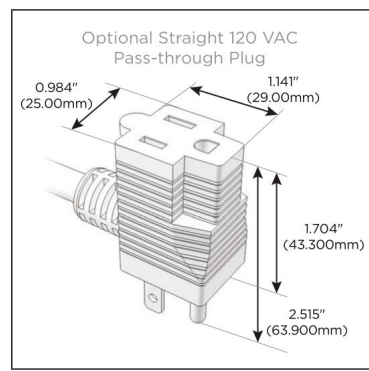

M-POWER-5T

AC POWER & DATA CONNECTIVITY SOLUTION

M-POWER-5TW-XAMAX-APAB

Specs:

Modules/Ports:

- **X** Switched AC
- **A** Tamper Resistant AC Receptacle
- **M** Double USB-A (Fast Charging Ports - 18W)

X A M