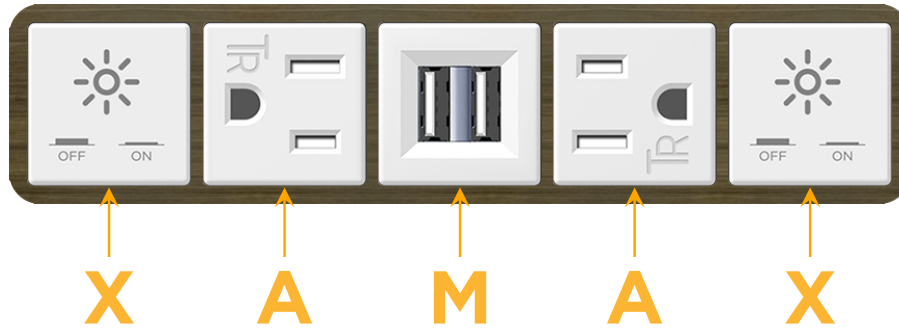

M-POWER-5T

AC POWER & DATA CONNECTIVITY SOLUTION

M-POWER-5TW-XAMAX-APAB

Distributed by

Mormax Company, Inc.

8 Westchester Plaza

Elmsford, NY 10523

914-699-0101

sales@mormax.com

mormax.com

Metro Light & Power's line of power & data solutions offers sophisticated design elements combined with greater ease of installation. Streamlined and low-profile, enhanced by side-exiting cords, our outlets advance the industry with their cutting edge look and feel. We believe flexibility is key, and we provide a variety of mounting options, including the ability to mount in limited spaces. Our outlets are available in many finishes and configurations, in addition to a custom color and finish capability for our clients.

Bezel Finish: **SPECIAL ANTIQUE BRONZE (ABS)**

Custom Finishes Available M-POWER-5TW-XAMAX-APAB

Features:

Module/Port Options:

- **A** Tamper Resistant AC Receptacle
- **E** USB-A & USB-C (20W)
- **M** Double USB-A (Fast Charging Ports - 18W)
- **H** HDMI
- **6** CAT 6
- **12** RJ 12
- **X** Switched AC
- **Y** 3-Way Switch (Low Voltage)
- **V** USB-C (45W High Speed Charging Port)
- **S** USB-C (25W High Speed Charging Port)
- **R** Switched AC (Rocker Switch)
- **D** Dimmer Switch

Plug:

Supplied with Low Profile Flat 45° Angle 120 VAC Plug

Optional Standard Straight 120 VAC Plug

Optional Straight 120 VAC Pass-through Plug

- CLEAN, COMPACT DESIGN
- STREAMLINED
- LOW PROFILE
- SIDE-EXITING CORDS
- PLUG & PLAY
- 6' AC CORD & PLUG (FLAT PLUG STANDARD)
- CUSTOMIZABLE CONFIGURATIONS AND FINISHES
- UL LISTED FOR MOUNTING IN FURNITURE
- 15A