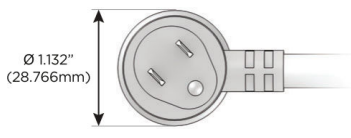

M-POWER-5T

AC POWER & DATA CONNECTIVITY SOLUTION

M-POWER-5TW-XAMAX-APAB

Specs:

Modules/Ports:

- **X** Switched AC
- **A** Tamper Resistant AC Receptacle
- **M** Double USB-A (Fast Charging Ports - 18W)

X A M