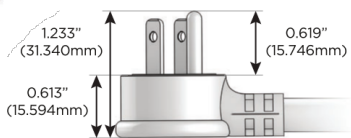

M-POWER-5T

AC POWER & DATA CONNECTIVITY SOLUTION

M-POWER-5TW-XAMAX-APAB

Specs:

Modules/Ports:

- **X** Switched AC
- **A** Tamper Resistant AC Receptacle
- **M** Double USB-A (Fast Charging Ports - 18W)

X A M