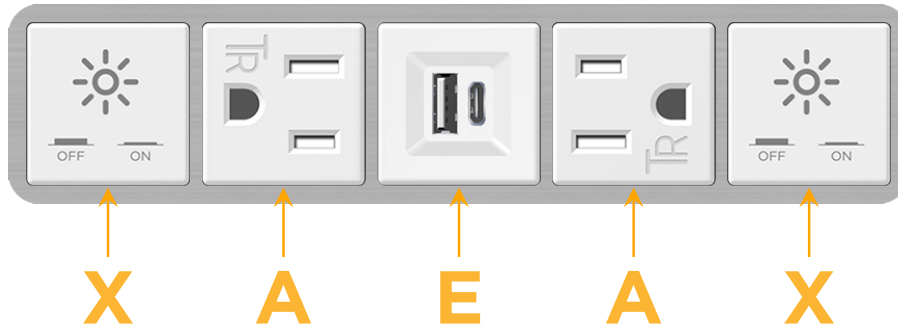

M-POWER-5T

AC POWER & DATA CONNECTIVITY SOLUTION

M-POWER-5TW-XAEAX-SS4AB

Distributed by

Mormax Company, Inc.

8 Westchester Plaza

Elmsford, NY 10523

914-699-0101

sales@mormax.com

mormax.com

Metro Light & Power's line of power & data solutions offers sophisticated design elements combined with greater ease of installation. Streamlined and low-profile, enhanced by side-exiting cords, our outlets advance the industry with their cutting edge look and feel. We believe flexibility is key, and we provide a variety of mounting options, including the ability to mount in limited spaces. Our outlets are available in many finishes and configurations, in addition to a custom color and finish capability for our clients.

Bezel Finish: **BRUSHED STAINLESS (ABS)**

Custom Finishes Available M-POWER-5TW-XAEAX-SS4AB

Features:

Module/Port Options:

- **A** Tamper Resistant AC Receptacle
- **E** USB-A & USB-C (20W)
- **M** Double USB-A (Fast Charging Ports - 18W)
- **H** HDMI
- **6** CAT 6
- **12** RJ 12
- **X** Switched AC
- **Y** 3-Way Switch (Low Voltage)
- **V** USB-C (45W High Speed Charging Port)
- **S** USB-C (25W High Speed Charging Port)
- **R** Switched AC (Rocker Switch)
- **D** Dimmer Switch

Plug:

Supplied with Low Profile Flat 45° Angle 120 VAC Plug

Optional Standard Straight 120 VAC Plug

Optional Straight 120 VAC Pass-through Plug

- CLEAN, COMPACT DESIGN
- STREAMLINED
- LOW PROFILE
- SIDE-EXITING CORDS
- PLUG & PLAY
- 6' AC CORD & PLUG (FLAT PLUG STANDARD)
- CUSTOMIZABLE CONFIGURATIONS AND FINISHES
- UL LISTED FOR MOUNTING IN FURNITURE
- 15A