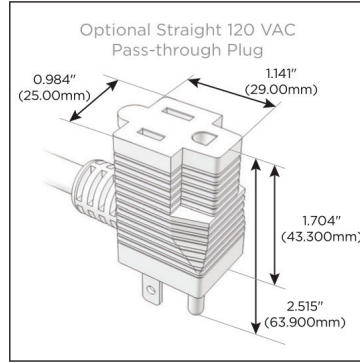

M-POWER-5T

AC POWER & DATA CONNECTIVITY SOLUTION

M-POWER-5TW-XAEAX-SS4AB

Specs:

Modules/Ports:

- X Switched AC
- A Tamper Resistant AC Receptacle
- E USB-A & USB-C (20W)

X A E