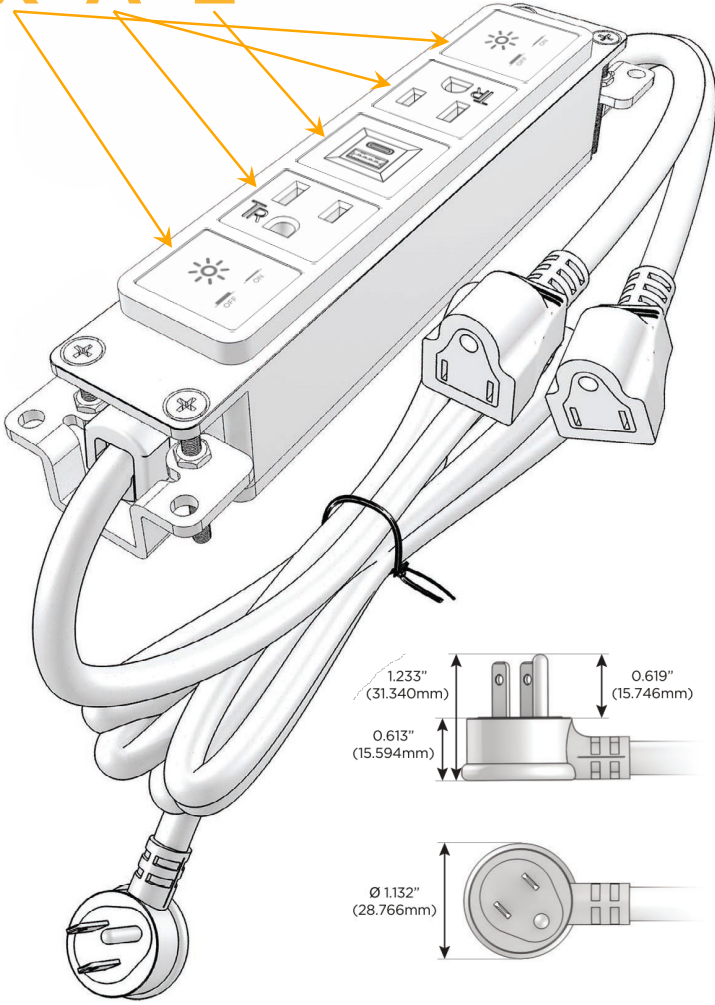

M-POWER-5T

AC POWER & DATA CONNECTIVITY SOLUTION

M-POWER-5TW-XAEAX-SS4AB

Specs:

Modules/Ports:

- X Switched AC
- A Tamper Resistant AC Receptacle
- E USB-A & USB-C (20W)

X A E