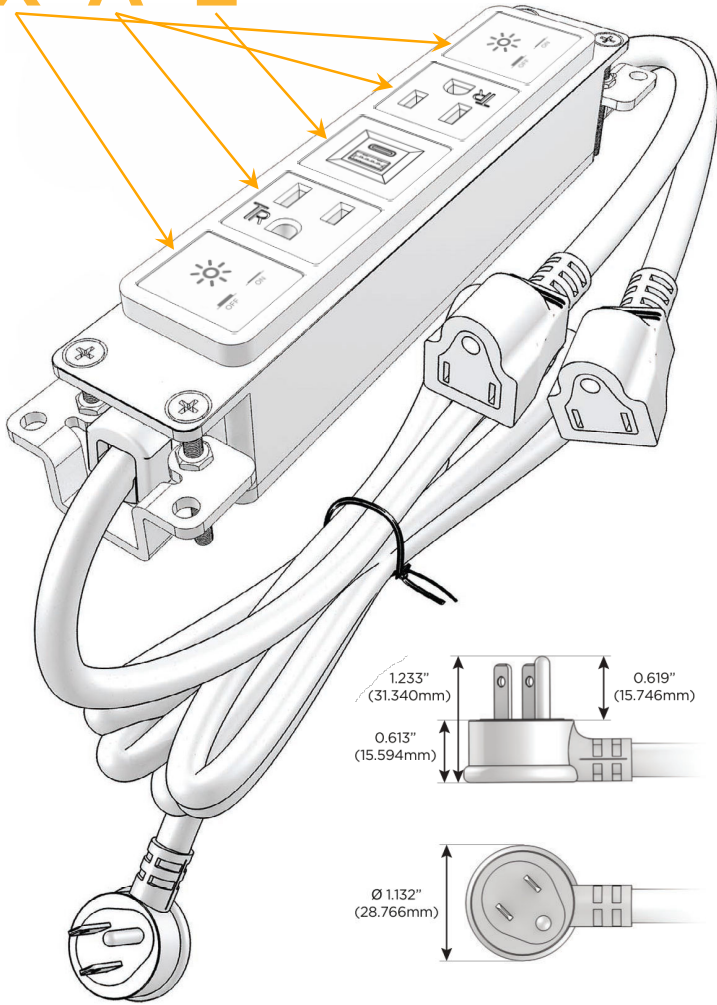

M-POWER-5T

AC POWER & DATA CONNECTIVITY SOLUTION

M-POWER-5TW-XAEAX-SAB

Specs:

Modules/Ports:

- X Switched AC
- A Tamper Resistant AC Receptacle
- E USB-A & USB-C (20W)

X A E