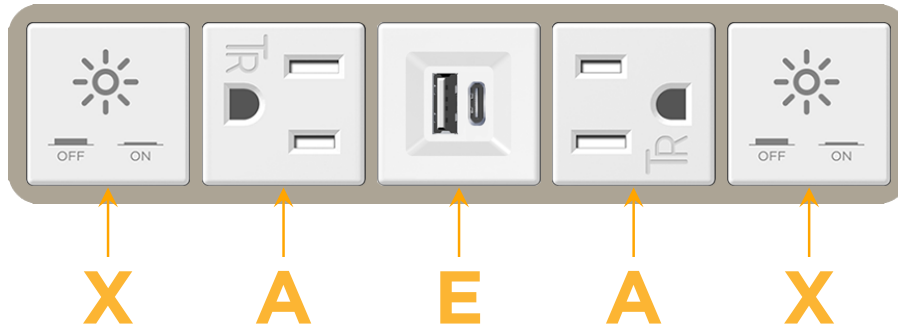

M-POWER-5T

AC POWER & DATA CONNECTIVITY SOLUTION

M-POWER-5TW-XAEAX-SAB

Distributed by

Mormax Company, Inc.

8 Westchester Plaza

Elmsford, NY 10523

914-699-0101

sales@mormax.com

mormax.com

Metro Light & Power's line of power & data solutions offers sophisticated design elements combined with greater ease of installation. Streamlined and low-profile, enhanced by side-exiting cords, our outlets advance the industry with their cutting edge look and feel. We believe flexibility is key, and we provide a variety of mounting options, including the ability to mount in limited spaces. Our outlets are available in many finishes and configurations, in addition to a custom color and finish capability for our clients.

Bezel Finish: **SATIN NICKEL (ABS)**

Custom Finishes Available M-POWER-5TW-XAEAX-SAB

Features:

Module/Port Options:

- A Tamper Resistant AC Receptacle
- E USB-A & USB-C (20W)
- M Double USB-A (Fast Charging Ports - 18W)
- H HDMI
- 6 CAT 6
- 12 RJ 12
- X Switched AC
- Y 3-Way Switch (Low Voltage)
- V USB-C (45W High Speed Charging Port)
- S USB-C (25W High Speed Charging Port)
- R Switched AC (Rocker Switch)
- D Dimmer Switch

Plug:

Supplied with Low Profile Flat 45° Angle 120 VAC Plug

Optional Standard Straight 120 VAC Plug

Optional Straight 120 VAC Pass-through Plug

- CLEAN, COMPACT DESIGN
- STREAMLINED
- LOW PROFILE
- SIDE-EXITING CORDS
- PLUG & PLAY
- 6' AC CORD & PLUG (FLAT PLUG STANDARD)
- CUSTOMIZABLE CONFIGURATIONS AND FINISHES
- UL LISTED FOR MOUNTING IN FURNITURE
- 15A