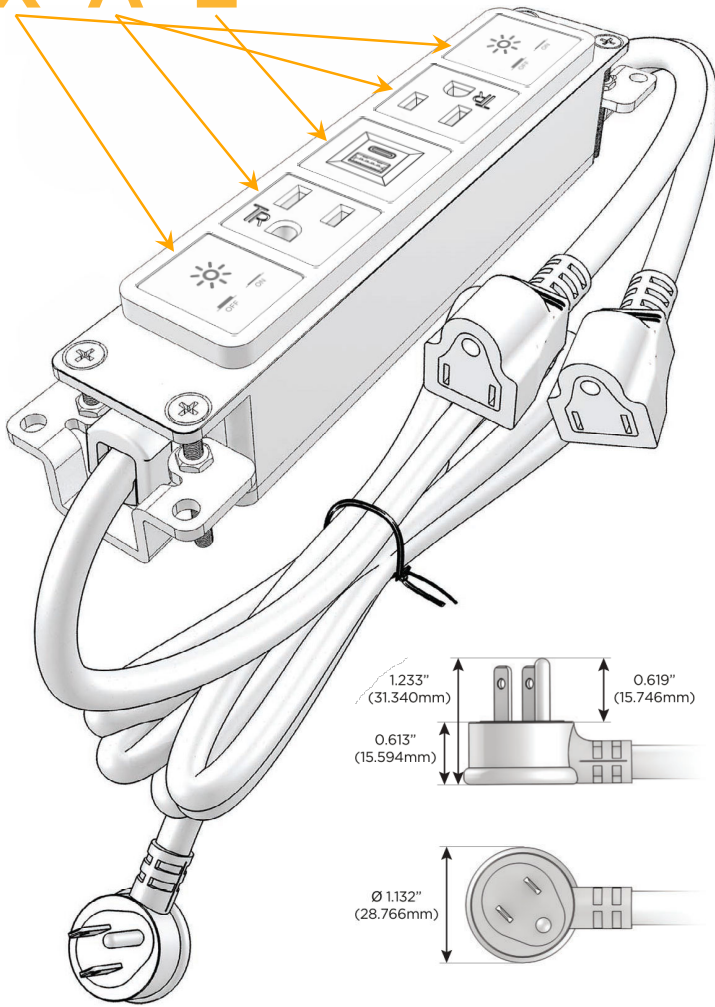

Bezel Finish: **COPPER (ABS)**

Custom Finishes Available M-POWER-5TW-XAEAX-CUAB

Features:

Module/Port Options:

- A Tamper Resistant AC Receptacle
- E USB-A & USB-C (20W)
- M Double USB-A (Fast Charging Ports - 18W)
- H HDMI
- 6 CAT 6
- 12 RJ 12
- X Switched AC
- Y 3-Way Switch (Low Voltage)
- V USB-C (45W High Speed Charging Port)
- S USB-C (25W High Speed Charging Port)
- R Switched AC (Rocker Switch)
- D Dimmer Switch

Plug:

Supplied with Low Profile Flat 45° Angle 120 VAC Plug

Optional Standard Straight 120 VAC Plug

Optional Straight 120 VAC Pass-through Plug

- CLEAN, COMPACT DESIGN
- STREAMLINED
- LOW PROFILE
- SIDE-EXITING CORDS
- PLUG & PLAY
- 6' AC CORD & PLUG (FLAT PLUG STANDARD)
- CUSTOMIZABLE CONFIGURATIONS AND FINISHES
- UL LISTED FOR MOUNTING IN FURNITURE
- 15A

sales@mormax.com

mormax.com

Specs:

Modules/Ports:

- X Switched AC
- A Tamper Resistant AC Receptacle
- E USB-A & USB-C (20W)

X A E

TOP