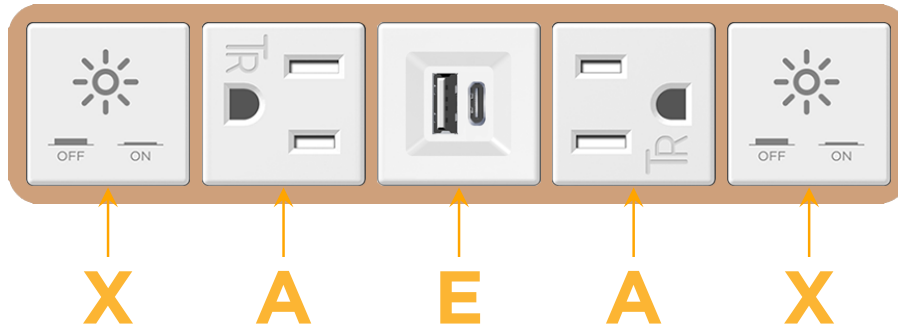

Bezel Finish: **COPPER (ABS)**

Custom Finishes Available M-POWER-5TW-XAEAX-CUAB

Features:

Module/Port Options:

- A Tamper Resistant AC Receptacle
- E USB-A & USB-C (20W)
- M Double USB-A (Fast Charging Ports - 18W)
- H HDMI
- 6 CAT 6
- 12 RJ 12
- X Switched AC
- Y 3-Way Switch (Low Voltage)
- V USB-C (45W High Speed Charging Port)
- S USB-C (25W High Speed Charging Port)
- R Switched AC (Rocker Switch)
- D Dimmer Switch

Plug:

Supplied with Low Profile Flat 45° Angle 120 VAC Plug

Optional Standard Straight 120 VAC Plug

Optional Straight 120 VAC Pass-through Plug

- CLEAN, COMPACT DESIGN
- STREAMLINED
- LOW PROFILE
- SIDE-EXITING CORDS
- PLUG & PLAY
- 6' AC CORD & PLUG (FLAT PLUG STANDARD)
- CUSTOMIZABLE CONFIGURATIONS AND FINISHES
- UL LISTED FOR MOUNTING IN FURNITURE
- 15A

sales@mormax.com

mormax.com

Specs:

Modules/Ports:

- X Switched AC
- A Tamper Resistant AC Receptacle
- E USB-A & USB-C (20W)

X A E

TOP