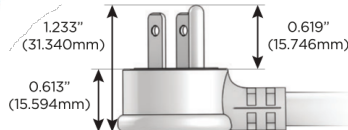

sales@mormax.com

mormax.com

Specs:

Modules/Ports:

- X Switched AC
- A Tamper Resistant AC Receptacle
- E USB-A & USB-C (20W)

X A E

TOP