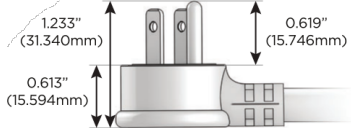

M-POWER-5T

AC POWER & DATA CONNECTIVITY SOLUTION

M-POWER-5TW-XAEAX-CRAB

Specs:

Modules/Ports:

- X** Switched AC
- A** Tamper Resistant AC Receptacle
- E** USB-A & USB-C (20W)

X A E

Distributed by