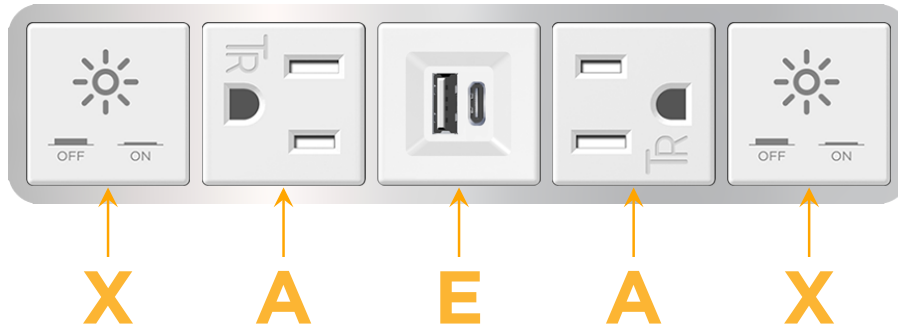

Bezel Finish: **CHROME (ABS)**

Custom Finishes Available M-POWER-5TW-XAEAX-CRAB

Features:

Module/Port Options:

- A Tamper Resistant AC Receptacle
- E USB-A & USB-C (20W)
- M Double USB-A (Fast Charging Ports - 18W)
- H HDMI
- 6 CAT 6
- 12 RJ 12
- X Switched AC
- Y 3-Way Switch (Low Voltage)
- V USB-C (45W High Speed Charging Port)
- S USB-C (25W High Speed Charging Port)
- R Switched AC (Rocker Switch)
- D Dimmer Switch

Plug:

Supplied with Low Profile Flat 45° Angle 120 VAC Plug

Optional Standard Straight 120 VAC Plug

Optional Straight 120 VAC Pass-through Plug

- CLEAN, COMPACT DESIGN
- STREAMLINED
- LOW PROFILE
- SIDE-EXITING CORDS
- PLUG & PLAY
- 6' AC CORD & PLUG (FLAT PLUG STANDARD)
- CUSTOMIZABLE CONFIGURATIONS AND FINISHES
- UL LISTED FOR MOUNTING IN FURNITURE
- 15A

M-POWER-5T

AC POWER & DATA CONNECTIVITY SOLUTION

M-POWER-5TW-XAEAX-CRAB

Specs:

Modules/Ports:

- X** Switched AC
- A** Tamper Resistant AC Receptacle
- E** USB-A & USB-C (20W)

X A E

Distributed by