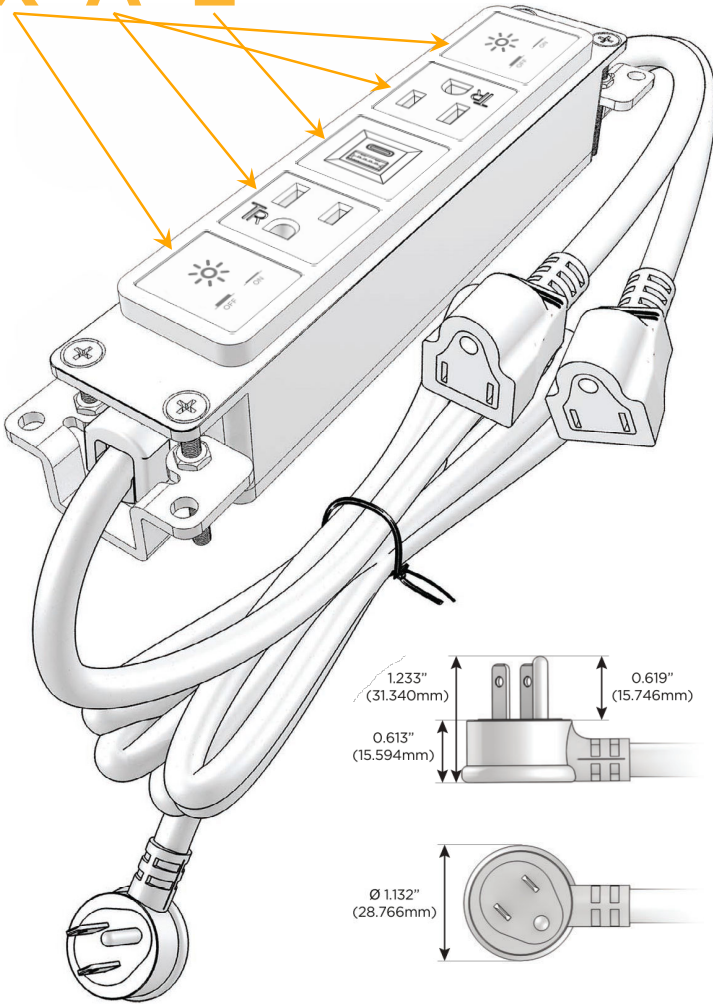

Bezel Finish: **CHROME (ABS)**

Custom Finishes Available M-POWER-5TW-XAEAX-CRAB

Features:

Module/Port Options:

- A Tamper Resistant AC Receptacle
- E USB-A & USB-C (20W)
- M Double USB-A (Fast Charging Ports - 18W)
- H HDMI
- 6 CAT 6
- 12 RJ 12
- X Switched AC
- Y 3-Way Switch (Low Voltage)
- V USB-C (45W High Speed Charging Port)
- S USB-C (25W High Speed Charging Port)
- R Switched AC (Rocker Switch)
- D Dimmer Switch

Plug:

Supplied with Low Profile Flat 45° Angle 120 VAC Plug

Optional Standard Straight 120 VAC Plug

Optional Straight 120 VAC Pass-through Plug

- CLEAN, COMPACT DESIGN
- STREAMLINED
- LOW PROFILE
- SIDE-EXITING CORDS
- PLUG & PLAY
- 6' AC CORD & PLUG (FLAT PLUG STANDARD)
- CUSTOMIZABLE CONFIGURATIONS AND FINISHES
- UL LISTED FOR MOUNTING IN FURNITURE
- 15A

M-POWER-5T

AC POWER & DATA CONNECTIVITY SOLUTION

M-POWER-5TW-XAEAX-CRAB

Specs:

Modules/Ports:

- X** Switched AC
- A** Tamper Resistant AC Receptacle
- E** USB-A & USB-C (20W)

X A E

Distributed by