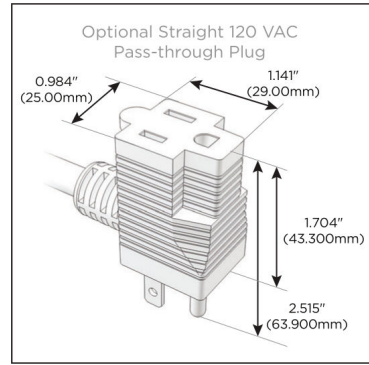

Plug:

Supplied with Low Profile Flat 45° Angle 120 VAC Plug

Optional Standard Straight 120 VAC Plug

Optional Straight 120 VAC Pass-through Plug

- CLEAN, COMPACT DESIGN
- STREAMLINED
- LOW PROFILE
- SIDE-EXITING CORDS
- PLUG & PLAY
- 6' AC CORD & PLUG (FLAT PLUG STANDARD)
- CUSTOMIZABLE CONFIGURATIONS AND FINISHES
- UL LISTED FOR MOUNTING IN FURNITURE
- 15A

M-POWER-5T

AC POWER & DATA CONNECTIVITY SOLUTION

M-POWER-5TW-XAEAX-CRAB

Specs:

Modules/Ports:

- X** Switched AC
- A** Tamper Resistant AC Receptacle
- E** USB-A & USB-C (20W)

X A E

Distributed by