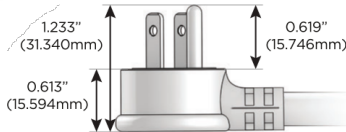

M-POWER-5T

AC POWER & DATA CONNECTIVITY SOLUTION

M-POWER-5TW-XAEAX-BZAB

Specs:

Modules/Ports:

- X Switched AC
- A Tamper Resistant AC Receptacle
- E USB-A & USB-C (20W)

X A E

Distributed by