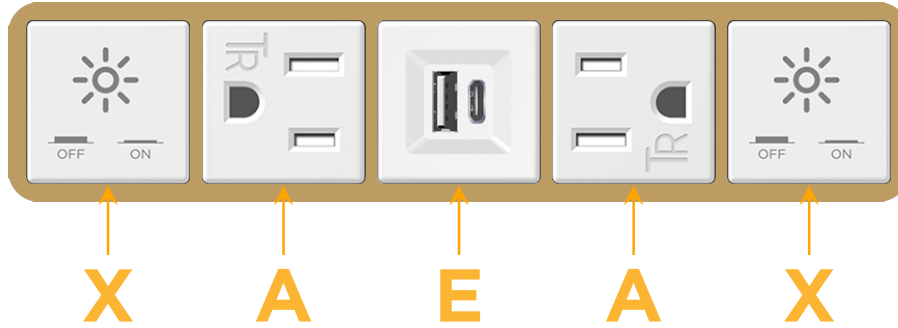

Bezel Finish: **STANDARD BRONZE (ABS)**

Custom Finishes Available M-POWER-5TW-XAEAX-BZAB

Features:

Module/Port Options:

- A** Tamper Resistant AC Receptacle
- E** USB-A & USB-C (20W)
- M** Double USB-A (Fast Charging Ports - 18W)
- H** HDMI
- 6** CAT 6
- 12** RJ 12
- X** Switched AC
- Y** 3-Way Switch (Low Voltage)
- V** USB-C (45W High Speed Charging Port)
- S** USB-C (25W High Speed Charging Port)
- R** Switched AC (Rocker Switch)
- D** Dimmer Switch

Plug:

Supplied with Low Profile Flat 45° Angle 120 VAC Plug

Optional Standard Straight 120 VAC Plug

Optional Straight 120 VAC Pass-through Plug

- CLEAN, COMPACT DESIGN
- STREAMLINED
- LOW PROFILE
- SIDE-EXITING CORDS
- PLUG & PLAY
- 6' AC CORD & PLUG (FLAT PLUG STANDARD)
- CUSTOMIZABLE CONFIGURATIONS AND FINISHES
- UL LISTED FOR MOUNTING IN FURNITURE
- 15A

M-POWER-5T

AC POWER & DATA CONNECTIVITY SOLUTION

M-POWER-5TW-XAEAX-BZAB

Specs:

Modules/Ports:

- X Switched AC
- A Tamper Resistant AC Receptacle
- E USB-A & USB-C (20W)

X A E

Distributed by