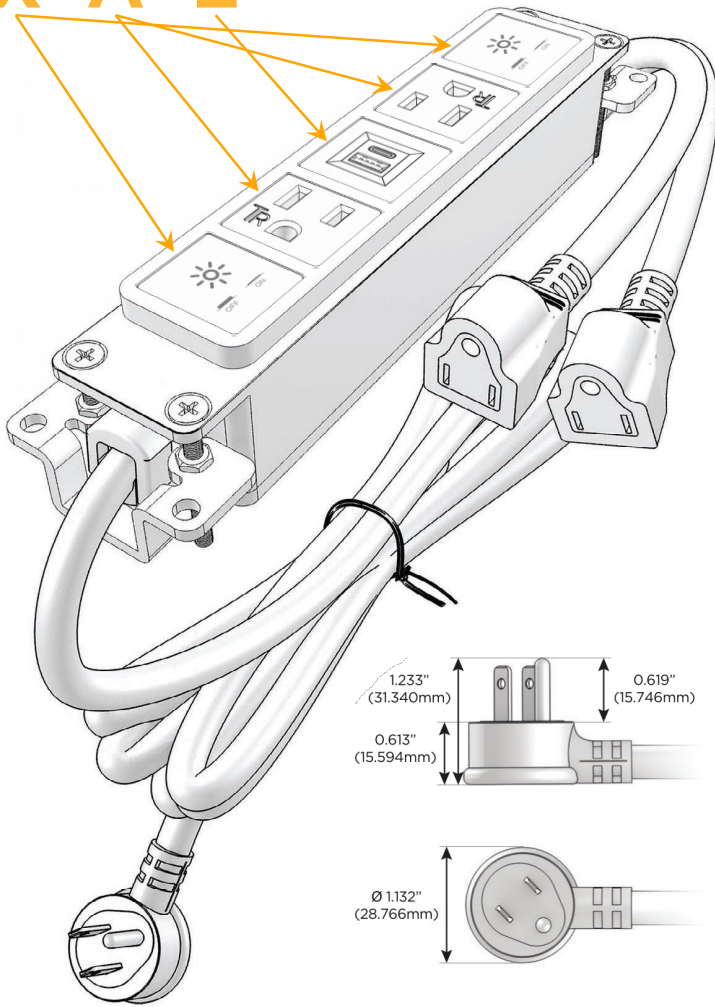

Bezel Finish: **STANDARD BRONZE (ABS)**

Custom Finishes Available M-POWER-5TW-XAEAX-BZAB

Features:

Module/Port Options:

- A** Tamper Resistant AC Receptacle
- E** USB-A & USB-C (20W)
- M** Double USB-A (Fast Charging Ports - 18W)
- H** HDMI
- 6** CAT 6
- 12** RJ 12
- X** Switched AC
- Y** 3-Way Switch (Low Voltage)
- V** USB-C (45W High Speed Charging Port)
- S** USB-C (25W High Speed Charging Port)
- R** Switched AC (Rocker Switch)
- D** Dimmer Switch

Plug:

Supplied with Low Profile Flat 45° Angle 120 VAC Plug

Optional Standard Straight 120 VAC Plug

Optional Straight 120 VAC Pass-through Plug

- CLEAN, COMPACT DESIGN
- STREAMLINED
- LOW PROFILE
- SIDE-EXITING CORDS
- PLUG & PLAY
- 6' AC CORD & PLUG (FLAT PLUG STANDARD)
- CUSTOMIZABLE CONFIGURATIONS AND FINISHES
- UL LISTED FOR MOUNTING IN FURNITURE
- 15A

M-POWER-5T

AC POWER & DATA CONNECTIVITY SOLUTION

M-POWER-5TW-XAEAX-BZAB

Specs:

Modules/Ports:

- X Switched AC
- A Tamper Resistant AC Receptacle
- E USB-A & USB-C (20W)

X A E

Distributed by