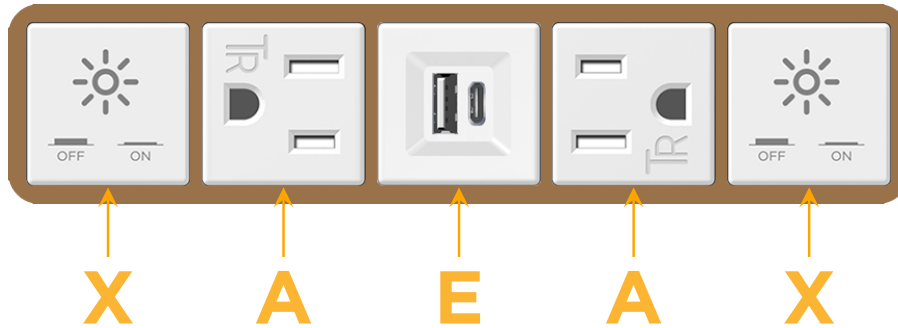

M-POWER-5T

AC POWER & DATA CONNECTIVITY SOLUTION

M-POWER-5TW-XAEAX-BZ5AB

Distributed by

Mormax Company, Inc.

8 Westchester Plaza

Elmsford, NY 10523

914-699-0101

sales@mormax.com

mormax.com

Metro Light & Power's line of power & data solutions offers sophisticated design elements combined with greater ease of installation. Streamlined and low-profile, enhanced by side-exiting cords, our outlets advance the industry with their cutting edge look and feel. We believe flexibility is key, and we provide a variety of mounting options, including the ability to mount in limited spaces. Our outlets are available in many finishes and configurations, in addition to a custom color and finish capability for our clients.

Bezel Finish: **ARCHITECTURAL BRONZE (ABS)**

Custom Finishes Available M-POWER-5TW-XAEAX-BZ5AB

Features:

Module/Port Options:

- **A** Tamper Resistant AC Receptacle
- **E** USB-A & USB-C (20W)
- **M** Double USB-A (Fast Charging Ports - 18W)
- **H** HDMI
- **6** CAT 6
- **12** RJ 12
- **X** Switched AC
- **Y** 3-Way Switch (Low Voltage)
- **V** USB-C (45W High Speed Charging Port)
- **S** USB-C (25W High Speed Charging Port)
- **R** Switched AC (Rocker Switch)
- **D** Dimmer Switch

Plug:

Supplied with Low Profile Flat 45° Angle 120 VAC Plug

Optional Standard Straight 120 VAC Plug

Optional Straight 120 VAC Pass-through Plug

- CLEAN, COMPACT DESIGN
- STREAMLINED
- LOW PROFILE
- SIDE-EXITING CORDS
- PLUG & PLAY
- 6' AC CORD & PLUG (FLAT PLUG STANDARD)
- CUSTOMIZABLE CONFIGURATIONS AND FINISHES
- UL LISTED FOR MOUNTING IN FURNITURE
- 15A