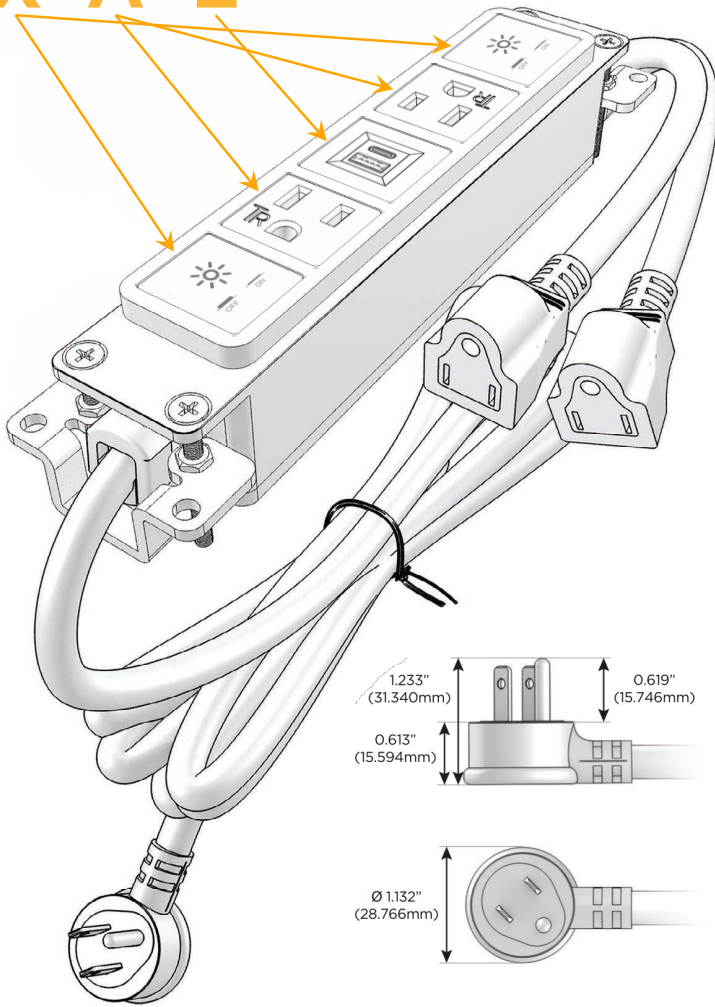

### Module/Port Options:

- A** Tamper Resistant AC Receptacle
- E** USB-A & USB-C (20W)
- M** Double USB-A (Fast Charging Ports - 18W)
- H** HDMI
- 6** CAT 6
- 12** RJ 12
- X** Switched AC
- Y** 3-Way Switch (Low Voltage)
- V** USB-C (45W High Speed Charging Port)
- S** USB-C (25W High Speed Charging Port)
- R** Switched AC (Rocker Switch)
- D** Dimmer Switch

### Plug:

Supplied with Low Profile Flat 45° Angle 120 VAC Plug

Optional Standard Straight 120 VAC Plug

Optional Straight 120 VAC Pass-through Plug

- CLEAN, COMPACT DESIGN
- STREAMLINED
- LOW PROFILE
- SIDE-EXITING CORDS
- PLUG & PLAY
- 6' AC CORD & PLUG (FLAT PLUG STANDARD)
- CUSTOMIZABLE CONFIGURATIONS AND FINISHES
- UL LISTED FOR MOUNTING IN FURNITURE
- 15A

## AC POWER & DATA CONNECTIVITY SOLUTION

M-POWER-5TW-XAEAX-BZ5AB

Specs:

**Modules/Ports:**

- X Switched AC
- A Tamper Resistant AC Receptacle
- E USB-A & USB-C (20W)

**X A E**

Distributed by

Mormax Company, Inc.