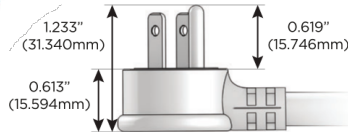

## AC POWER & DATA CONNECTIVITY SOLUTION

M-POWER-5TW-XAEAX-BZ5AB

Specs:

**Modules/Ports:**

- X Switched AC
- A Tamper Resistant AC Receptacle
- E USB-A & USB-C (20W)

**X A E**

Distributed by

Mormax Company, Inc.