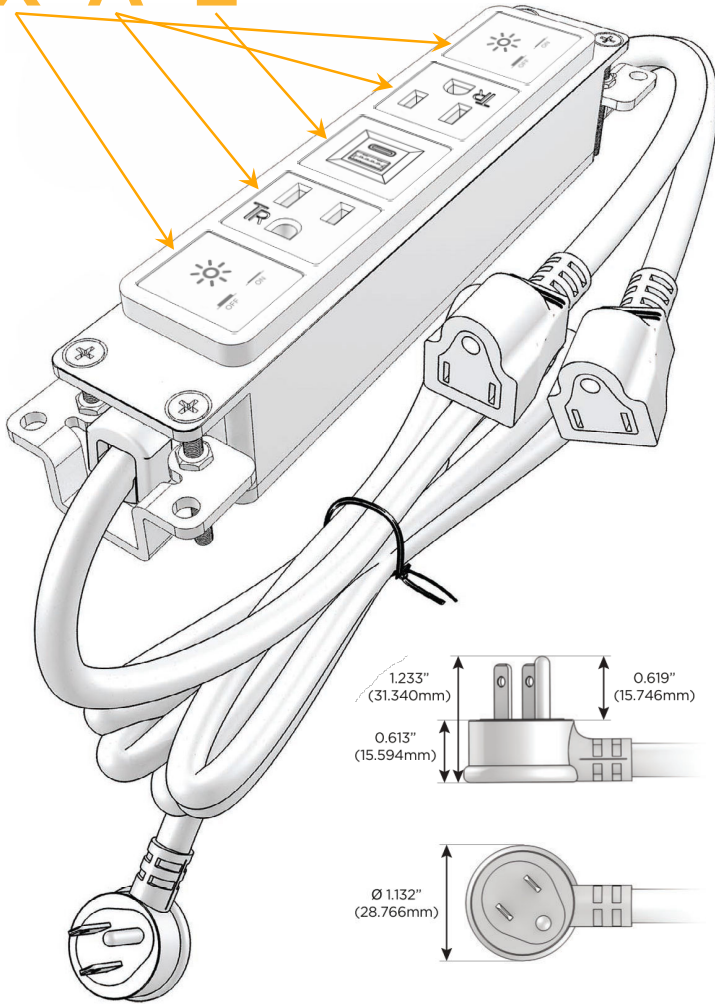

Bezel Finish: **BRASS ANTIQUED (ABS)**

Custom Finishes Available M-POWER-5TW-XAEAX-BRAAB

Features:

Module/Port Options:

- A** Tamper Resistant AC Receptacle
- E** USB-A & USB-C (20W)
- M** Double USB-A (Fast Charging Ports - 18W)
- H** HDMI
- 6** CAT 6
- 12** RJ 12
- X** Switched AC
- Y** 3-Way Switch (Low Voltage)
- V** USB-C (45W High Speed Charging Port)
- S** USB-C (25W High Speed Charging Port)
- R** Switched AC (Rocker Switch)
- D** Dimmer Switch

Plug:

Supplied with Low Profile Flat 45° Angle 120 VAC Plug

Optional Standard Straight 120 VAC Plug

Optional Straight 120 VAC Pass-through Plug

- CLEAN, COMPACT DESIGN
- STREAMLINED
- LOW PROFILE
- SIDE-EXITING CORDS
- PLUG & PLAY
- 6' AC CORD & PLUG (FLAT PLUG STANDARD)
- CUSTOMIZABLE CONFIGURATIONS AND FINISHES
- UL LISTED FOR MOUNTING IN FURNITURE
- 15A

M-POWER-5T

AC POWER & DATA CONNECTIVITY SOLUTION

M-POWER-5TW-XAEAX-BRAAB

Specs:

Modules/Ports:

- X Switched AC
- A Tamper Resistant AC Receptacle
- E USB-A & USB-C (20W)

X A E

Distributed by