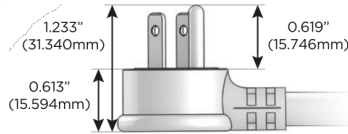

M-POWER-5T

AC POWER & DATA CONNECTIVITY SOLUTION

M-POWER-5TW-XAEAX-BRAAB

Specs:

Modules/Ports:

- X Switched AC
- A Tamper Resistant AC Receptacle
- E USB-A & USB-C (20W)

X A E

Distributed by