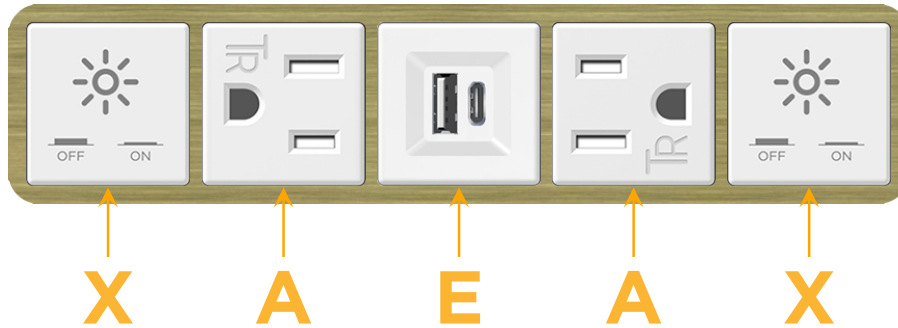

Bezel Finish: **BRASS ANTIQUED (ABS)**

Custom Finishes Available M-POWER-5TW-XAEAX-BRAAB

Features:

Module/Port Options:

- A** Tamper Resistant AC Receptacle
- E** USB-A & USB-C (20W)
- M** Double USB-A (Fast Charging Ports - 18W)
- H** HDMI
- 6** CAT 6
- 12** RJ 12
- X** Switched AC
- Y** 3-Way Switch (Low Voltage)
- V** USB-C (45W High Speed Charging Port)
- S** USB-C (25W High Speed Charging Port)
- R** Switched AC (Rocker Switch)
- D** Dimmer Switch

Plug:

Supplied with Low Profile Flat 45° Angle 120 VAC Plug

Optional Standard Straight 120 VAC Plug

Optional Straight 120 VAC Pass-through Plug

- CLEAN, COMPACT DESIGN
- STREAMLINED
- LOW PROFILE
- SIDE-EXITING CORDS
- PLUG & PLAY
- 6' AC CORD & PLUG (FLAT PLUG STANDARD)
- CUSTOMIZABLE CONFIGURATIONS AND FINISHES
- UL LISTED FOR MOUNTING IN FURNITURE
- 15A

M-POWER-5T

AC POWER & DATA CONNECTIVITY SOLUTION

M-POWER-5TW-XAEAX-BRAAB

Specs:

Modules/Ports:

- X Switched AC
- A Tamper Resistant AC Receptacle
- E USB-A & USB-C (20W)

X A E

Distributed by