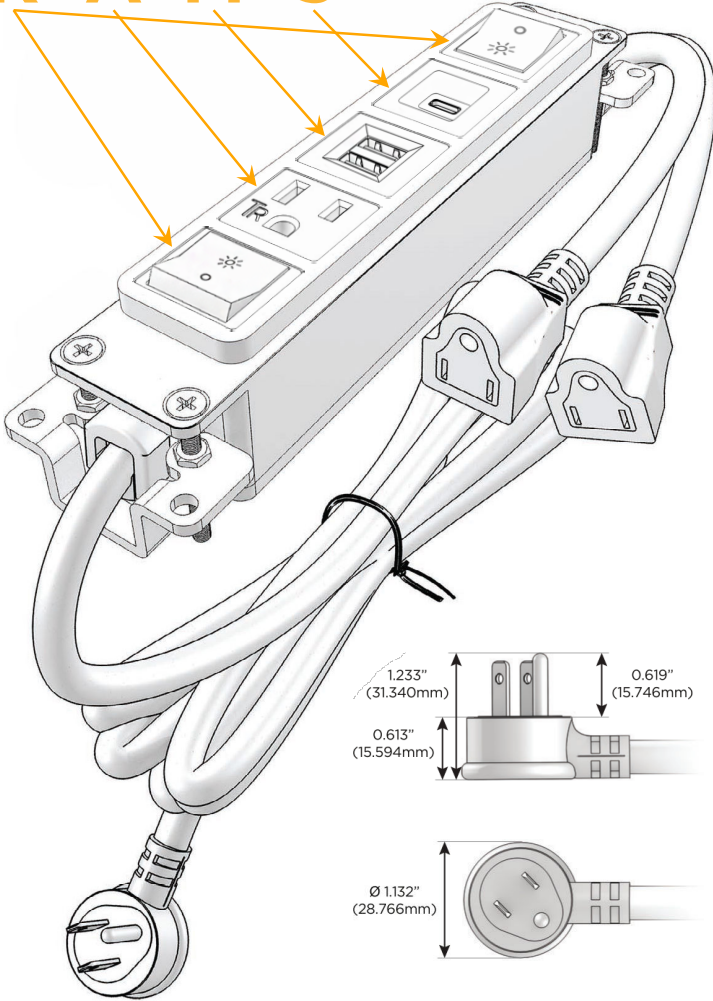

M-POWER-5T

AC POWER & DATA CONNECTIVITY SOLUTION

M-POWER-5TW-RAMSR-S3AB

Specs:

Modules/Ports:

- **R** Switched AC (Rocker Switch)
- **A** Tamper Resistant AC Receptacle
- **M** Double USB-A (Fast Charging Ports - 18W)
- **S** USB-C (25W High Speed Charging Port)

R A M S