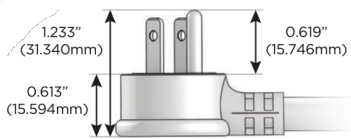

M-POWER-5T

AC POWER & DATA CONNECTIVITY SOLUTION

M-POWER-5TW-RAMSR-S3AB

Specs:

Modules/Ports:

- **R** Switched AC (Rocker Switch)
- **A** Tamper Resistant AC Receptacle
- **M** Double USB-A (Fast Charging Ports - 18W)
- **S** USB-C (25W High Speed Charging Port)

R A M S