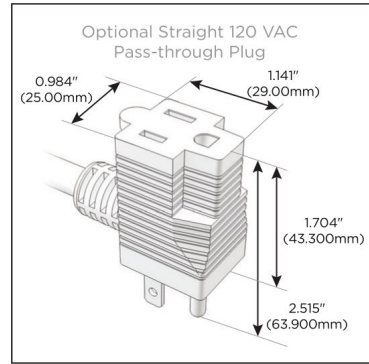

M-POWER-5T

AC POWER & DATA CONNECTIVITY SOLUTION

M-POWER-5TW-RAMSR-S3AB

Specs:

Modules/Ports:

- **R** Switched AC (Rocker Switch)
- **A** Tamper Resistant AC Receptacle
- **M** Double USB-A (Fast Charging Ports - 18W)
- **S** USB-C (25W High Speed Charging Port)

R A M S