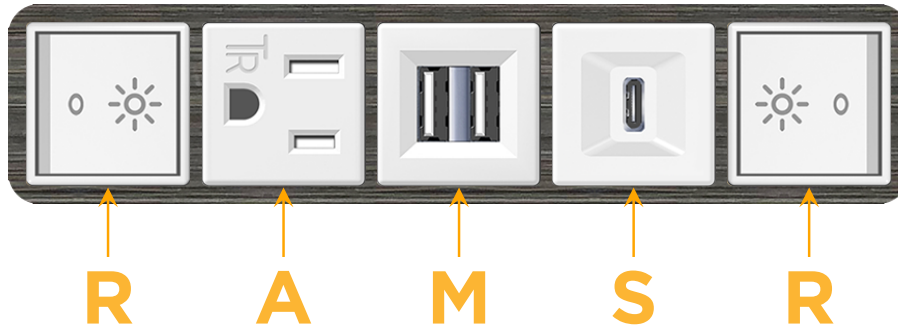

Bezel Finish: **GUNMETAL (ABS)**

Custom Finishes Available M-POWER-5TW-RAMSR-S3AB

Features:

**Module/Port Options:**

- A** Tamper Resistant AC Receptacle
- E** USB-A & USB-C (20W)
- M** Double USB-A (Fast Charging Ports - 18W)
- H** HDMI
- 6** CAT 6
- 12** RJ 12
- X** Switched AC
- Y** 3-Way Switch (Low Voltage)
- V** USB-C (45W High Speed Charging Port)
- S** USB-C (25W High Speed Charging Port)
- R** Switched AC (Rocker Switch)
- D** Dimmer Switch

**Plug:**

Supplied with Low Profile Flat 45° Angle 120 VAC Plug

Optional Standard Straight 120 VAC Plug

Optional Straight 120 VAC Pass-through Plug

- CLEAN, COMPACT DESIGN
- STREAMLINED
- LOW PROFILE
- SIDE-EXITING CORDS
- PLUG & PLAY
- 6' AC CORD & PLUG (FLAT PLUG STANDARD)
- CUSTOMIZABLE CONFIGURATIONS AND FINISHES
- UL LISTED FOR MOUNTING IN FURNITURE
- 15A

# M-POWER-5T

AC POWER & DATA CONNECTIVITY SOLUTION

M-POWER-5TW-RAMSR-S3AB

Specs:

**Modules/Ports:**

- R** Switched AC (Rocker Switch)
- A** Tamper Resistant AC Receptacle
- M** Double USB-A (Fast Charging Ports - 18W)
- S** USB-C (25W High Speed Charging Port)