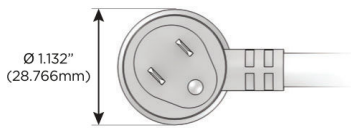

M-POWER-5T

AC POWER & DATA CONNECTIVITY SOLUTION

M-POWER-5TW-RAMSR-S3AB

Specs:

Modules/Ports:

- **R** Switched AC (Rocker Switch)
- **A** Tamper Resistant AC Receptacle
- **M** Double USB-A (Fast Charging Ports - 18W)
- **S** USB-C (25W High Speed Charging Port)

R A M S