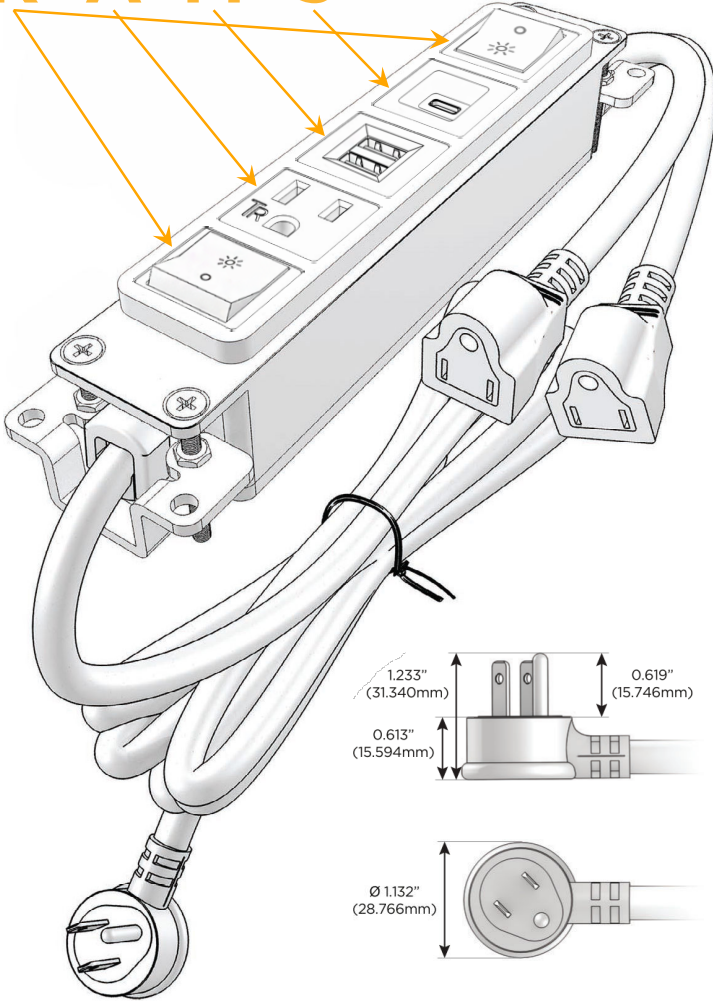

M-POWER-5T

AC POWER & DATA CONNECTIVITY SOLUTION

M-POWER-5TW-RAMSR-APAB

Specs:

Modules/Ports:

- **R** Switched AC (Rocker Switch)
- **A** Tamper Resistant AC Receptacle
- **M** Double USB-A (Fast Charging Ports - 18W)
- **S** USB-C (25W High Speed Charging Port)

R A M S