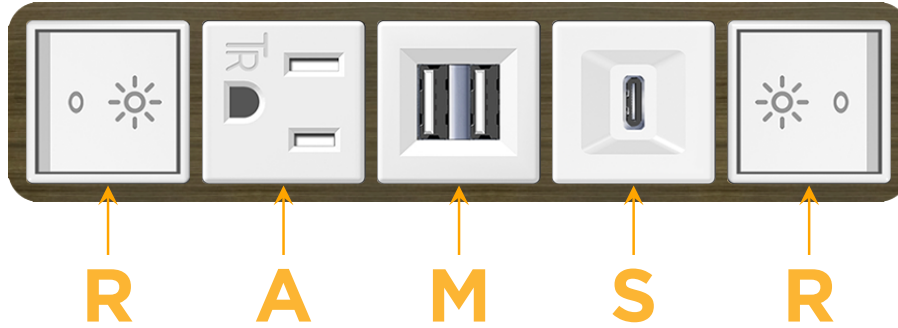

M-POWER-5T

AC POWER & DATA CONNECTIVITY SOLUTION

M-POWER-5TW-RAMSR-APAB

Distributed by

Mormax Company, Inc.

8 Westchester Plaza

Elmsford, NY 10523

914-699-0101

sales@mormax.com

mormax.com

Metro Light & Power's line of power & data solutions offers sophisticated design elements combined with greater ease of installation. Streamlined and low-profile, enhanced by side-exiting cords, our outlets advance the industry with their cutting edge look and feel. We believe flexibility is key, and we provide a variety of mounting options, including the ability to mount in limited spaces. Our outlets are available in many finishes and configurations, in addition to a custom color and finish capability for our clients.

Bezel Finish: **SPECIAL ANTIQUE BRONZE (ABS)**

Custom Finishes Available M-POWER-5TW-RAMSR-APAB

Features:

Module/Port Options:

- A Tamper Resistant AC Receptacle
- E USB-A & USB-C (20W)
- M Double USB-A (Fast Charging Ports - 18W)
- H HDMI
- 6 CAT 6
- 12 RJ 12
- X Switched AC
- Y 3-Way Switch (Low Voltage)
- V USB-C (45W High Speed Charging Port)
- S USB-C (25W High Speed Charging Port)
- R Switched AC (Rocker Switch)
- D Dimmer Switch

Plug:

- Supplied with Low Profile Flat 45° Angle 120 VAC Plug
- Optional Standard Straight 120 VAC Plug
- Optional Straight 120 VAC Pass-through Plug

- CLEAN, COMPACT DESIGN
- STREAMLINED
- LOW PROFILE
- SIDE-EXITING CORDS
- PLUG & PLAY
- 6' AC CORD & PLUG (FLAT PLUG STANDARD)
- CUSTOMIZABLE CONFIGURATIONS AND FINISHES
- UL LISTED FOR MOUNTING IN FURNITURE
- 15A