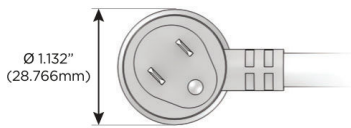

M-POWER-5T

AC POWER & DATA CONNECTIVITY SOLUTION

M-POWER-5TW-RAMSR-APAB

Specs:

Modules/Ports:

- **R** Switched AC (Rocker Switch)
- **A** Tamper Resistant AC Receptacle
- **M** Double USB-A (Fast Charging Ports - 18W)
- **S** USB-C (25W High Speed Charging Port)

R A M S