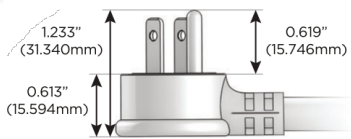

M-POWER-5T

AC POWER & DATA CONNECTIVITY SOLUTION

M-POWER-5TW-RAMSR-APAB

Specs:

Modules/Ports:

- **R** Switched AC (Rocker Switch)
- **A** Tamper Resistant AC Receptacle
- **M** Double USB-A (Fast Charging Ports - 18W)
- **S** USB-C (25W High Speed Charging Port)

R A M S