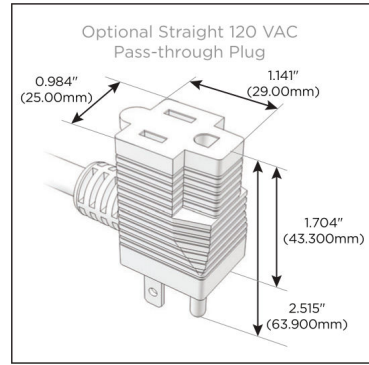

M-POWER-5T

AC POWER & DATA CONNECTIVITY SOLUTION

M-POWER-5TW-RAMAR-WB

Specs:

Modules/Ports:

- **R** Switched AC (Rocker Switch)
- **A** Tamper Resistant AC Receptacle
- **M** Double USB-A (Fast Charging Ports - 18W)

R A M