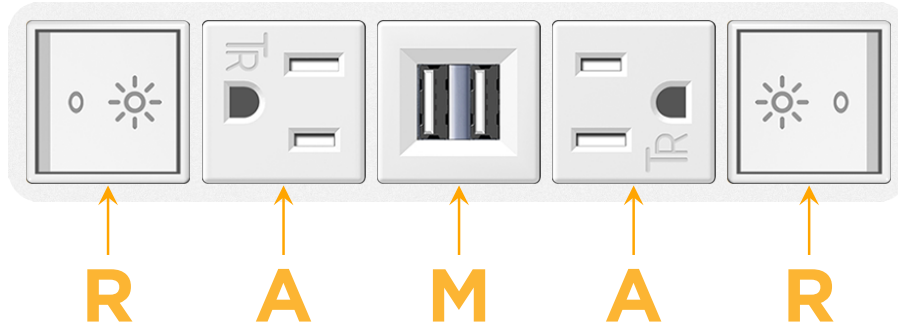

M-POWER-5T

AC POWER & DATA CONNECTIVITY SOLUTION

M-POWER-5TW-RAMAR-WB

Distributed by

Mormax Company, Inc.

8 Westchester Plaza

Elmsford, NY 10523

914-699-0101

sales@mormax.com

mormax.com

Metro Light & Power's line of power & data solutions offers sophisticated design elements combined with greater ease of installation. Streamlined and low-profile, enhanced by side-exiting cords, our outlets advance the industry with their cutting edge look and feel. We believe flexibility is key, and we provide a variety of mounting options, including the ability to mount in limited spaces. Our outlets are available in many finishes and configurations, in addition to a custom color and finish capability for our clients.

Bezel Finish: **WHITE (STEEL)**
Custom Finishes Available M-POWER-5TW-RAMAR-WB

Features:

Module/Port Options:

- **A** Tamper Resistant AC Receptacle
- **E** USB-A & USB-C (20W)
- **M** Double USB-A (Fast Charging Ports - 18W)
- **H** HDMI
- **6** CAT 6
- **12** RJ 12
- **X** Switched AC
- **Y** 3-Way Switch (Low Voltage)
- **V** USB-C (45W High Speed Charging Port)
- **S** USB-C (25W High Speed Charging Port)
- **R** Switched AC (Rocker Switch)
- **D** Dimmer Switch

Plug:

- Supplied with Low Profile Flat 45° Angle 120 VAC Plug
- Optional Standard Straight 120 VAC Plug
- Optional Straight 120 VAC Pass-through Plug

- CLEAN, COMPACT DESIGN
- STREAMLINED
- LOW PROFILE
- SIDE-EXITING CORDS
- PLUG & PLAY
- 6' AC CORD & PLUG (FLAT PLUG STANDARD)
- CUSTOMIZABLE CONFIGURATIONS AND FINISHES
- UL LISTED FOR MOUNTING IN FURNITURE
- 15A