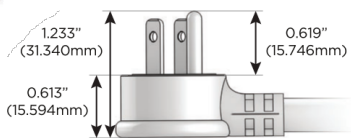

M-POWER-5T

AC POWER & DATA CONNECTIVITY SOLUTION

M-POWER-5TW-RAMAR-WB

Specs:

Modules/Ports:

- **R** Switched AC (Rocker Switch)
- **A** Tamper Resistant AC Receptacle
- **M** Double USB-A (Fast Charging Ports - 18W)

R A M