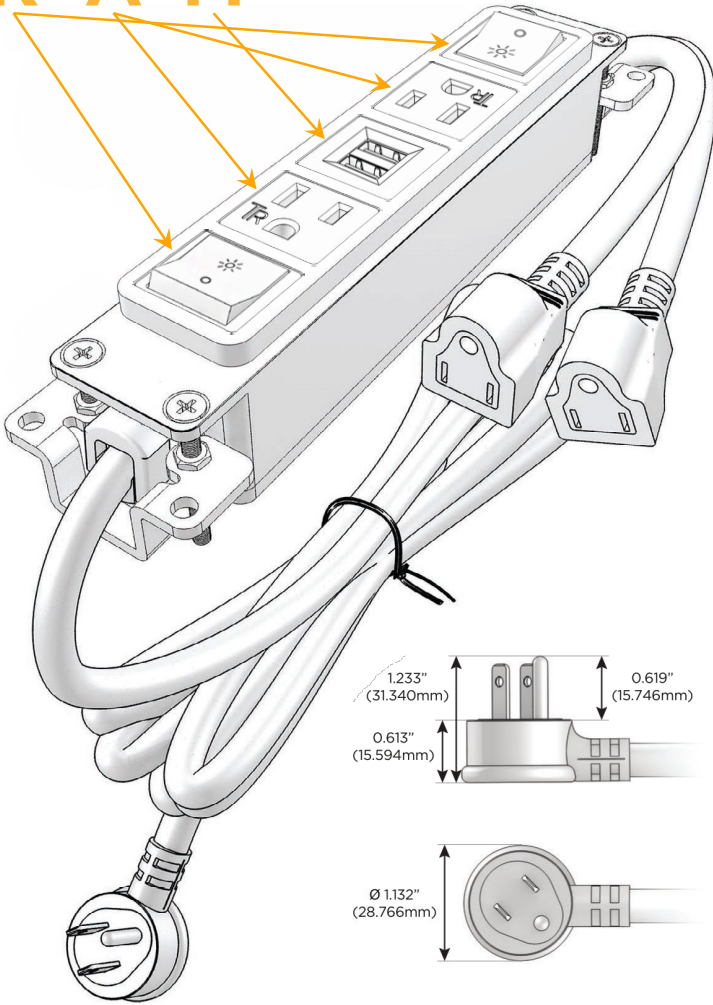

M-POWER-5T

AC POWER & DATA CONNECTIVITY SOLUTION

M-POWER-5TW-RAMAR-WB

Specs:

Modules/Ports:

- **R** Switched AC (Rocker Switch)
- **A** Tamper Resistant AC Receptacle
- **M** Double USB-A (Fast Charging Ports - 18W)

R A M