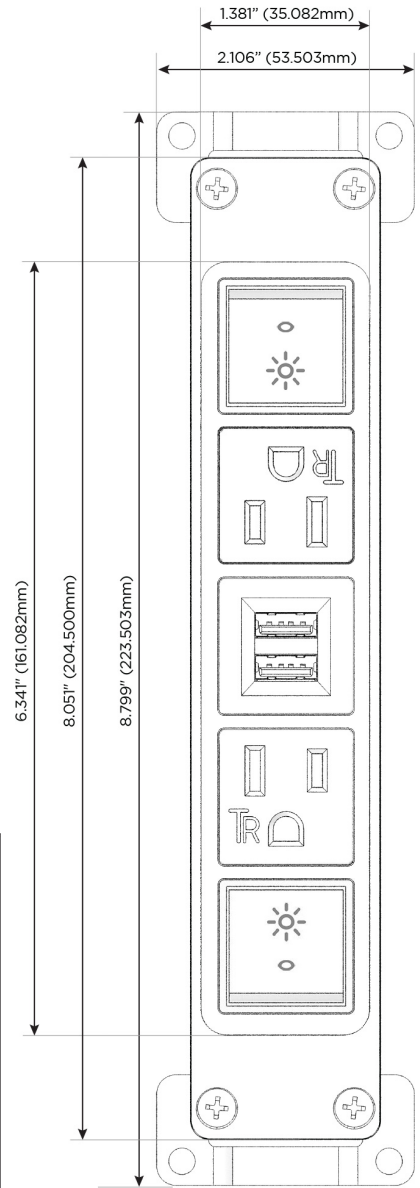

Bezel Finish: **SATIN NICKEL (ABS)**

Custom Finishes Available M-POWER-5TW-RAMAR-SAB

Features:

**Module/Port Options:**

- A** Tamper Resistant AC Receptacle
- E** USB-A & USB-C (20W)
- M** Double USB-A (Fast Charging Ports - 18W)
- H** HDMI
- 6** CAT 6
- 12** RJ 12
- X** Switched AC
- Y** 3-Way Switch (Low Voltage)
- V** USB-C (45W High Speed Charging Port)
- S** USB-C (25W High Speed Charging Port)
- R** Switched AC (Rocker Switch)
- D** Dimmer Switch

**Plug:**

- Supplied with Low Profile Flat 45° Angle 120 VAC Plug
- Optional Standard Straight 120 VAC Plug
- Optional Straight 120 VAC Pass-through Plug

- CLEAN, COMPACT DESIGN
- STREAMLINED
- LOW PROFILE
- SIDE-EXITING CORDS
- PLUG & PLAY
- 6' AC CORD & PLUG (FLAT PLUG STANDARD)
- CUSTOMIZABLE CONFIGURATIONS AND FINISHES
- UL LISTED FOR MOUNTING IN FURNITURE
- 15A

# M-POWER-5T

AC POWER & DATA CONNECTIVITY SOLUTION

M-POWER-5TW-RAMAR-SAB

Specs:

**Modules/Ports:**

- R** Switched AC (Rocker Switch)
- A** Tamper Resistant AC Receptacle
- M** Double USB-A (Fast Charging Ports - 18W)

TOP

SIDE