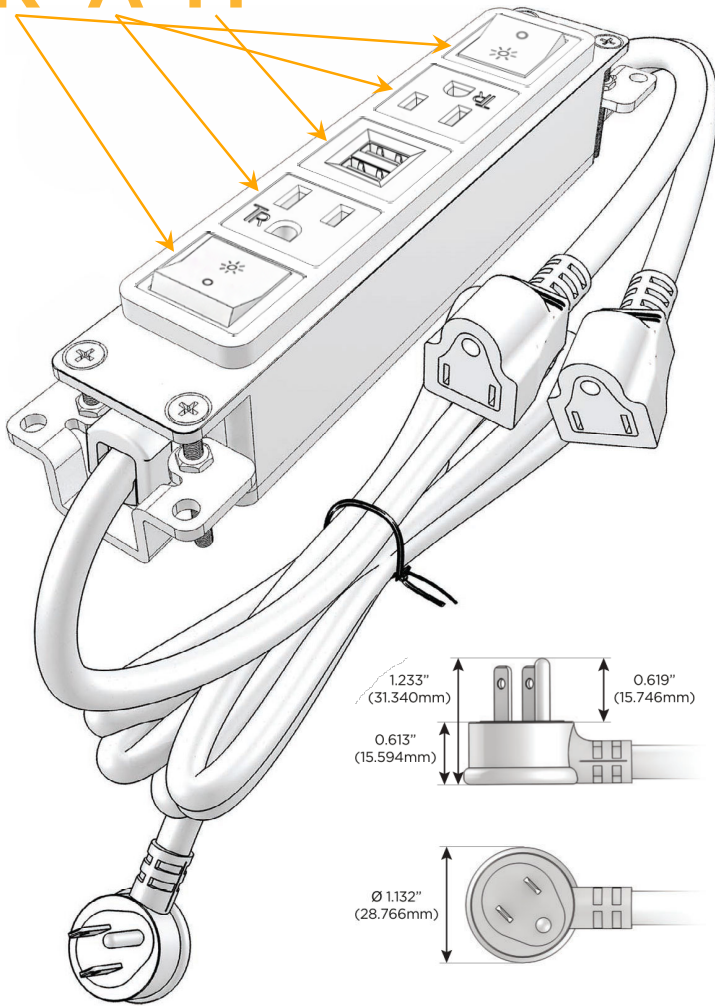

M-POWER-5T

AC POWER & DATA CONNECTIVITY SOLUTION

M-POWER-5TW-RAMAR-SAB

Specs:

Modules/Ports:

- **R** Switched AC (Rocker Switch)
- **A** Tamper Resistant AC Receptacle
- **M** Double USB-A (Fast Charging Ports - 18W)

R A M