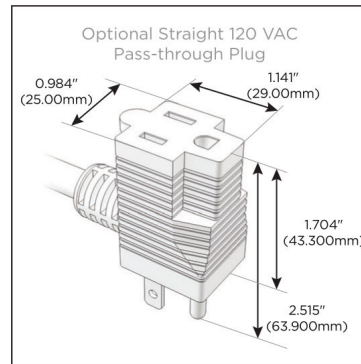

M-POWER-5T

AC POWER & DATA CONNECTIVITY SOLUTION

M-POWER-5TW-RAMAR-SAB

Specs:

Modules/Ports:

- **R** Switched AC (Rocker Switch)
- **A** Tamper Resistant AC Receptacle
- **M** Double USB-A (Fast Charging Ports - 18W)

R A M