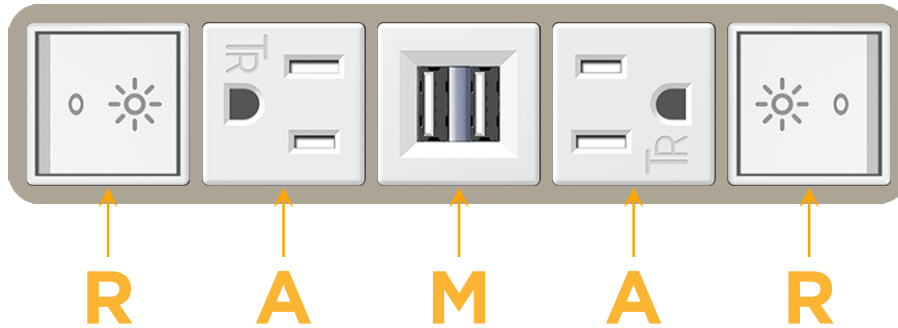

Bezel Finish: **SATIN NICKEL (ABS)**

Custom Finishes Available M-POWER-5TW-RAMAR-SAB

Features:

**Module/Port Options:**

- A** Tamper Resistant AC Receptacle
- E** USB-A & USB-C (20W)
- M** Double USB-A (Fast Charging Ports - 18W)
- H** HDMI
- 6** CAT 6
- 12** RJ 12
- X** Switched AC
- Y** 3-Way Switch (Low Voltage)
- V** USB-C (45W High Speed Charging Port)
- S** USB-C (25W High Speed Charging Port)
- R** Switched AC (Rocker Switch)
- D** Dimmer Switch

**Plug:**

- Supplied with Low Profile Flat 45° Angle 120 VAC Plug
- Optional Standard Straight 120 VAC Plug
- Optional Straight 120 VAC Pass-through Plug

- CLEAN, COMPACT DESIGN
- STREAMLINED
- LOW PROFILE
- SIDE-EXITING CORDS
- PLUG & PLAY
- 6' AC CORD & PLUG (FLAT PLUG STANDARD)
- CUSTOMIZABLE CONFIGURATIONS AND FINISHES
- UL LISTED FOR MOUNTING IN FURNITURE
- 15A

# M-POWER-5T

AC POWER & DATA CONNECTIVITY SOLUTION

M-POWER-5TW-RAMAR-SAB

Specs:

**Modules/Ports:**

- R** Switched AC (Rocker Switch)
- A** Tamper Resistant AC Receptacle
- M** Double USB-A (Fast Charging Ports - 18W)