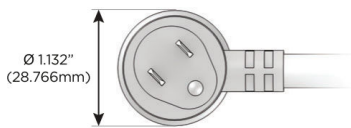

M-POWER-5T

AC POWER & DATA CONNECTIVITY SOLUTION

M-POWER-5TW-RAMAR-S3AB

Specs:

Modules/Ports:

- **R** Switched AC (Rocker Switch)
- **A** Tamper Resistant AC Receptacle
- **M** Double USB-A (Fast Charging Ports - 18W)

R A M