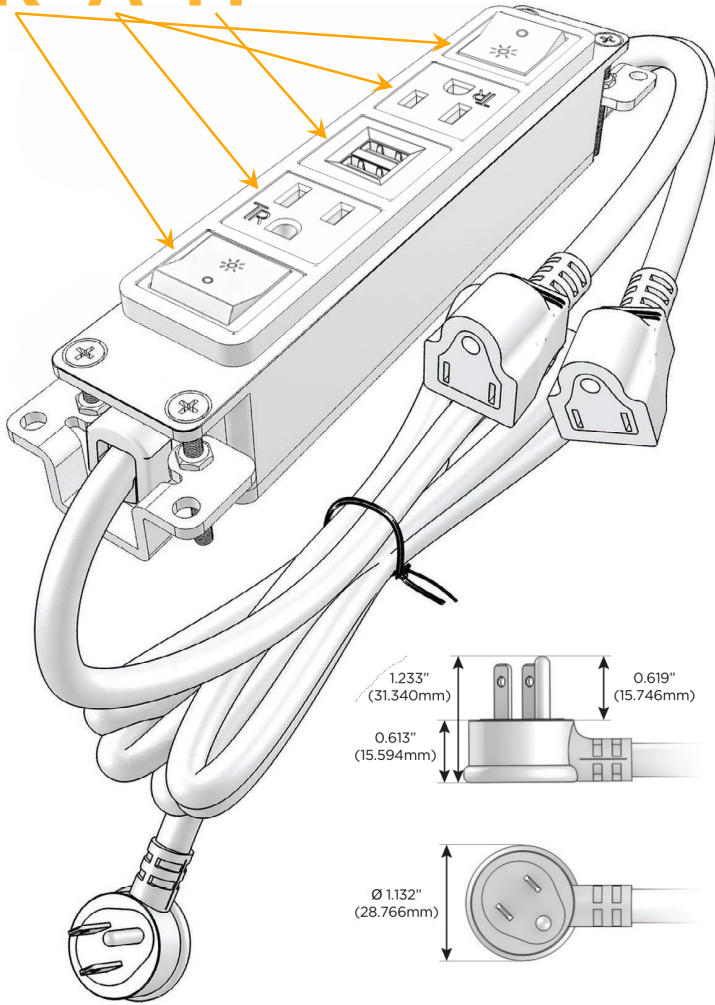

M-POWER-5T

AC POWER & DATA CONNECTIVITY SOLUTION

M-POWER-5TW-RAMAR-S3AB

Specs:

Modules/Ports:

- **R** Switched AC (Rocker Switch)
- **A** Tamper Resistant AC Receptacle
- **M** Double USB-A (Fast Charging Ports - 18W)

R A M