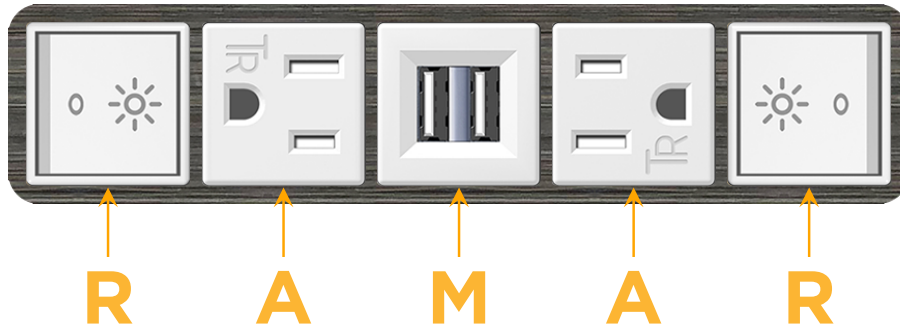

M-POWER-5T

AC POWER & DATA CONNECTIVITY SOLUTION

M-POWER-5TW-RAMAR-S3AB

Distributed by

Mormax Company, Inc.

8 Westchester Plaza

Elmsford, NY 10523

914-699-0101

sales@mormax.com

mormax.com

Metro Light & Power's line of power & data solutions offers sophisticated design elements combined with greater ease of installation. Streamlined and low-profile, enhanced by side-exiting cords, our outlets advance the industry with their cutting edge look and feel. We believe flexibility is key, and we provide a variety of mounting options, including the ability to mount in limited spaces. Our outlets are available in many finishes and configurations, in addition to a custom color and finish capability for our clients.

Bezel Finish: **GUNMETAL (ABS)**

Custom Finishes Available M-POWER-5TW-RAMAR-S3AB

Features:

Module/Port Options:

- **A** Tamper Resistant AC Receptacle
- **E** USB-A & USB-C (20W)
- **M** Double USB-A (Fast Charging Ports - 18W)
- **H** HDMI
- **6** CAT 6
- **12** RJ 12
- **X** Switched AC
- **Y** 3-Way Switch (Low Voltage)
- **V** USB-C (45W High Speed Charging Port)
- **S** USB-C (25W High Speed Charging Port)
- **R** Switched AC (Rocker Switch)
- **D** Dimmer Switch

Plug:

- Supplied with Low Profile Flat 45° Angle 120 VAC Plug
- Optional Standard Straight 120 VAC Plug
- Optional Straight 120 VAC Pass-through Plug

- CLEAN, COMPACT DESIGN
- STREAMLINED
- LOW PROFILE
- SIDE-EXITING CORDS
- PLUG & PLAY
- 6' AC CORD & PLUG (FLAT PLUG STANDARD)
- CUSTOMIZABLE CONFIGURATIONS AND FINISHES
- UL LISTED FOR MOUNTING IN FURNITURE
- 15A