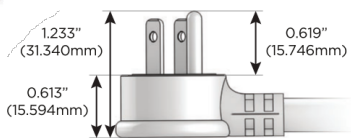

M-POWER-5T

AC POWER & DATA CONNECTIVITY SOLUTION

M-POWER-5TW-RAMAR-S3AB

Specs:

Modules/Ports:

- **R** Switched AC (Rocker Switch)
- **A** Tamper Resistant AC Receptacle
- **M** Double USB-A (Fast Charging Ports - 18W)

R A M