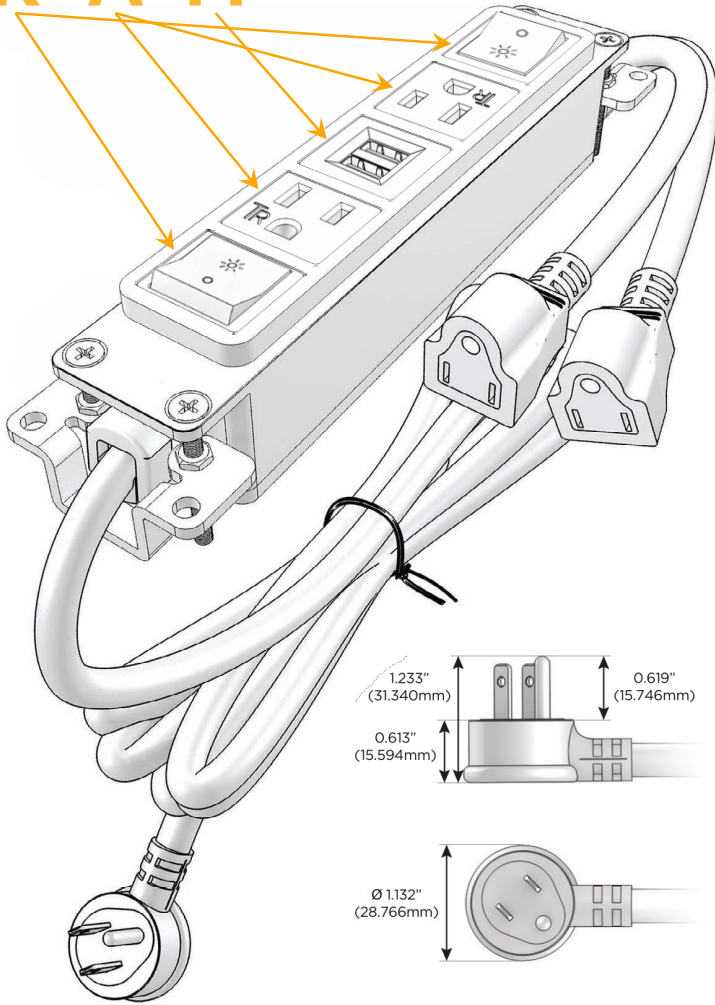

M-POWER-5T

AC POWER & DATA CONNECTIVITY SOLUTION

M-POWER-5TW-RAMAR-CRAB

Specs:

Modules/Ports:

- **R** Switched AC (Rocker Switch)
- **A** Tamper Resistant AC Receptacle
- **M** Double USB-A (Fast Charging Ports - 18W)

R A M