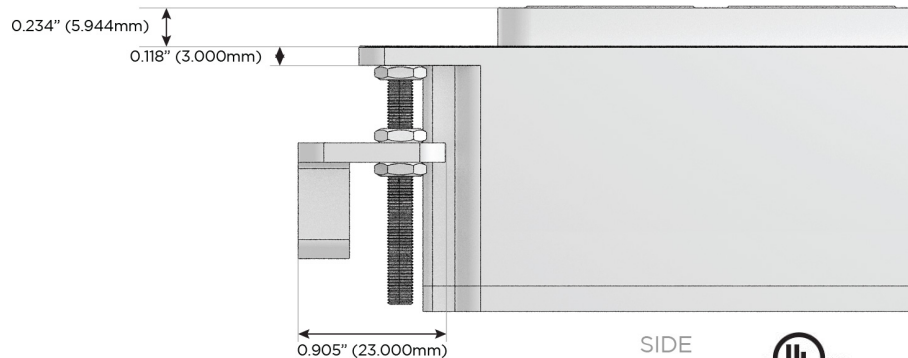

M-POWER-5T

AC POWER & DATA CONNECTIVITY SOLUTION

M-POWER-5TW-RAMAR-CRAB

Specs:

Modules/Ports:

- **R** Switched AC (Rocker Switch)
- **A** Tamper Resistant AC Receptacle
- **M** Double USB-A (Fast Charging Ports - 18W)

R A M

TOP

Distributed by

Mormax Company, Inc.

8 Westchester Plaza

Elmsford, NY 10523

914-699-0101

sales@mormax.com

mormax.com