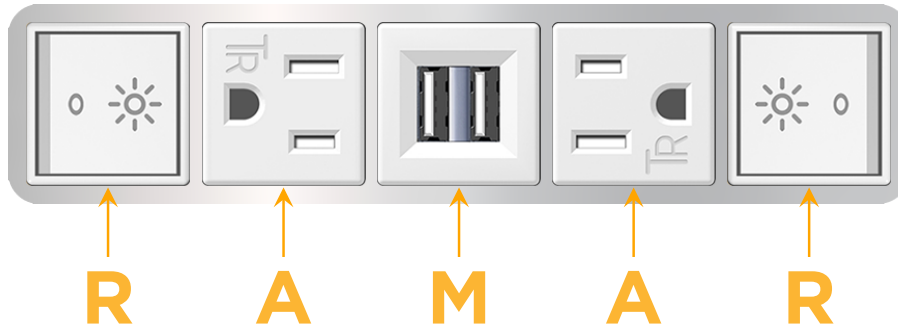

M-POWER-5T

AC POWER & DATA CONNECTIVITY SOLUTION

M-POWER-5TW-RAMAR-CRAB

Distributed by

Mormax Company, Inc.

8 Westchester Plaza

Elmsford, NY 10523

914-699-0101

sales@mormax.com

mormax.com

Metro Light & Power's line of power & data solutions offers sophisticated design elements combined with greater ease of installation. Streamlined and low-profile, enhanced by side-exiting cords, our outlets advance the industry with their cutting edge look and feel. We believe flexibility is key, and we provide a variety of mounting options, including the ability to mount in limited spaces. Our outlets are available in many finishes and configurations, in addition to a custom color and finish capability for our clients.

Bezel Finish: **CHROME (ABS)**

Custom Finishes Available M-POWER-5TW-RAMAR-CRAB

Features:

Module/Port Options:

- **A** Tamper Resistant AC Receptacle
- **E** USB-A & USB-C (20W)
- **M** Double USB-A (Fast Charging Ports - 18W)
- **H** HDMI
- **6** CAT 6
- **12** RJ 12
- **X** Switched AC
- **Y** 3-Way Switch (Low Voltage)
- **V** USB-C (45W High Speed Charging Port)
- **S** USB-C (25W High Speed Charging Port)
- **R** Switched AC (Rocker Switch)
- **D** Dimmer Switch

Plug:

Supplied with Low Profile Flat 45° Angle 120 VAC Plug

Optional Standard Straight 120 VAC Plug

Optional Straight 120 VAC Pass-through Plug

- CLEAN, COMPACT DESIGN
- STREAMLINED
- LOW PROFILE
- SIDE-EXITING CORDS
- PLUG & PLAY
- 6' AC CORD & PLUG (FLAT PLUG STANDARD)
- CUSTOMIZABLE CONFIGURATIONS AND FINISHES
- UL LISTED FOR MOUNTING IN FURNITURE
- 15A