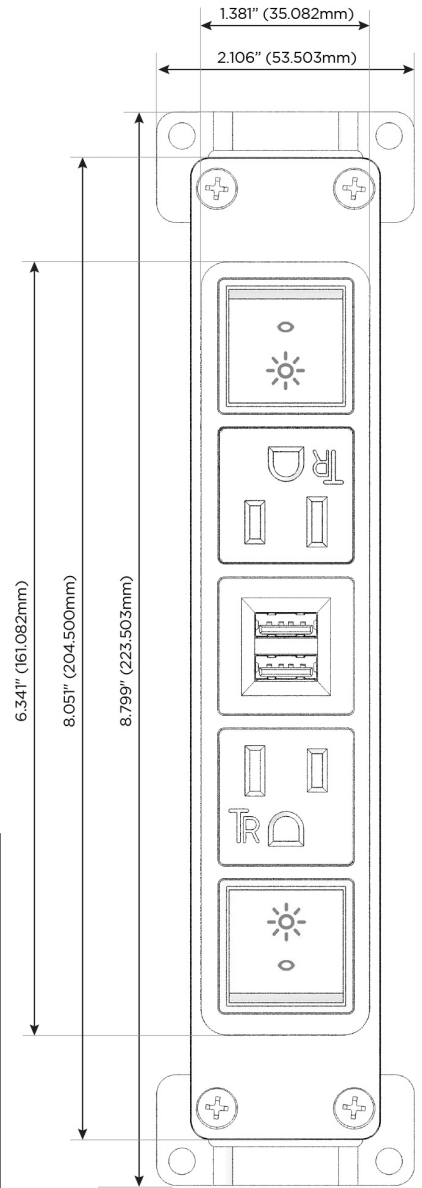

M-POWER-5T

AC POWER & DATA CONNECTIVITY SOLUTION

M-POWER-5TW-RAMAR-CRAB

Specs:

Modules/Ports:

- **R** Switched AC (Rocker Switch)
- **A** Tamper Resistant AC Receptacle
- **M** Double USB-A (Fast Charging Ports - 18W)

R A M

TOP

Distributed by

Mormax Company, Inc.

8 Westchester Plaza

Elmsford, NY 10523

914-699-0101

sales@mormax.com

mormax.com