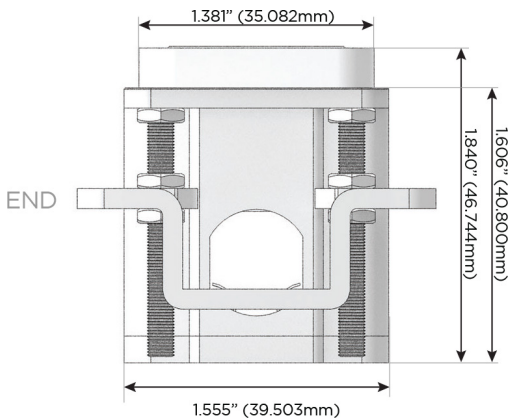

M-POWER-5T

AC POWER & DATA CONNECTIVITY SOLUTION

M-POWER-5TW-RAMAR-CRAB

Specs:

Modules/Ports:

- **R** Switched AC (Rocker Switch)
- **A** Tamper Resistant AC Receptacle
- **M** Double USB-A (Fast Charging Ports - 18W)

R A M

TOP

Distributed by

Mormax Company, Inc.

8 Westchester Plaza

Elmsford, NY 10523

914-699-0101

sales@mormax.com

mormax.com