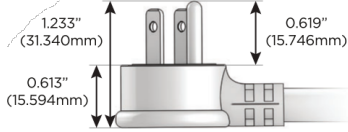

M-POWER-5T

AC POWER & DATA CONNECTIVITY SOLUTION

M-POWER-5TW-RAMAR-BZB

Specs:

Modules/Ports:

- **R** Switched AC (Rocker Switch)
- **A** Tamper Resistant AC Receptacle
- **M** Double USB-A (Fast Charging Ports - 18W)

R A M