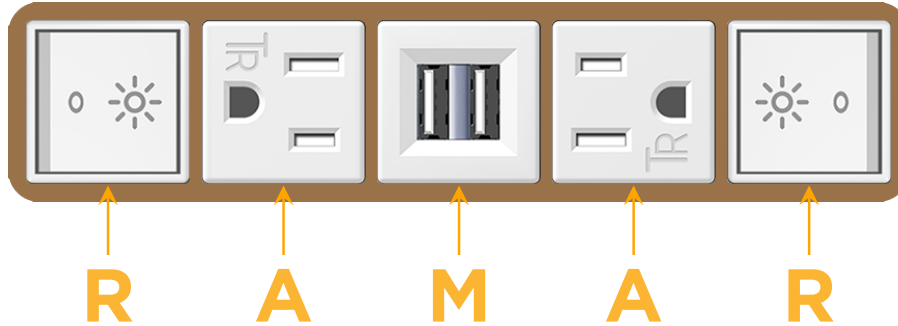

Bezel Finish: **SOLID BRONZE**

Custom Finishes Available M-POWER-5TW-RAMAR-BZB

Features:

Module/Port Options:

- A** Tamper Resistant AC Receptacle
- E** USB-A & USB-C (20W)
- M** Double USB-A (Fast Charging Ports - 18W)
- H** HDMI
- 6** CAT 6
- 12** RJ 12
- X** Switched AC
- Y** 3-Way Switch (Low Voltage)
- V** USB-C (45W High Speed Charging Port)
- S** USB-C (25W High Speed Charging Port)
- R** Switched AC (Rocker Switch)
- D** Dimmer Switch

M-POWER-5T

AC POWER & DATA CONNECTIVITY SOLUTION

M-POWER-5TW-RAMAR-BZB

Specs:

Modules/Ports:

- R** Switched AC (Rocker Switch)
- A** Tamper Resistant AC Receptacle
- M** Double USB-A (Fast Charging Ports - 18W)