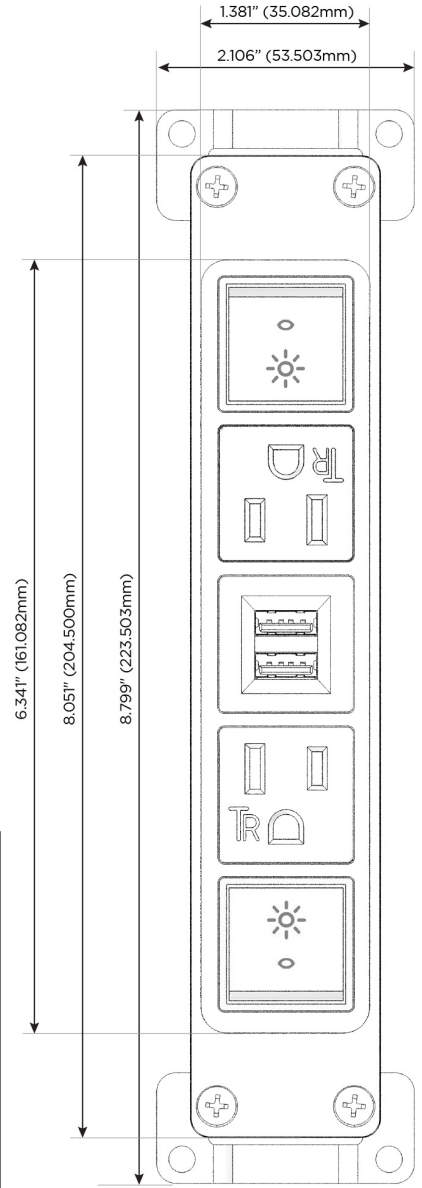

Bezel Finish: **SOLID BRONZE**

Custom Finishes Available M-POWER-5TW-RAMAR-BZB

Features:

Module/Port Options:

- A** Tamper Resistant AC Receptacle
- E** USB-A & USB-C (20W)
- M** Double USB-A (Fast Charging Ports - 18W)
- H** HDMI
- 6** CAT 6
- 12** RJ 12
- X** Switched AC
- Y** 3-Way Switch (Low Voltage)
- V** USB-C (45W High Speed Charging Port)
- S** USB-C (25W High Speed Charging Port)
- R** Switched AC (Rocker Switch)
- D** Dimmer Switch

Plug:

- Supplied with Low Profile Flat 45° Angle 120 VAC Plug
- Optional Standard Straight 120 VAC Plug
- Optional Straight 120 VAC Pass-through Plug

- CLEAN, COMPACT DESIGN
- STREAMLINED
- LOW PROFILE
- SIDE-EXITING CORDS
- PLUG & PLAY
- 6' AC CORD & PLUG (FLAT PLUG STANDARD)
- CUSTOMIZABLE CONFIGURATIONS AND FINISHES
- UL LISTED FOR MOUNTING IN FURNITURE
- 15A

M-POWER-5T

AC POWER & DATA CONNECTIVITY SOLUTION

M-POWER-5TW-RAMAR-BZB

Specs:

Modules/Ports:

- R** Switched AC (Rocker Switch)
- A** Tamper Resistant AC Receptacle
- M** Double USB-A (Fast Charging Ports - 18W)

TOP

SIDE