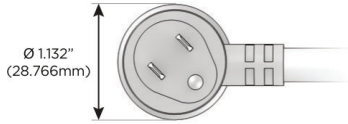

M-POWER-5T

AC POWER & DATA CONNECTIVITY SOLUTION

M-POWER-5TW-RAMAR-BZB

Specs:

Modules/Ports:

- **R** Switched AC (Rocker Switch)
- **A** Tamper Resistant AC Receptacle
- **M** Double USB-A (Fast Charging Ports - 18W)

R A M