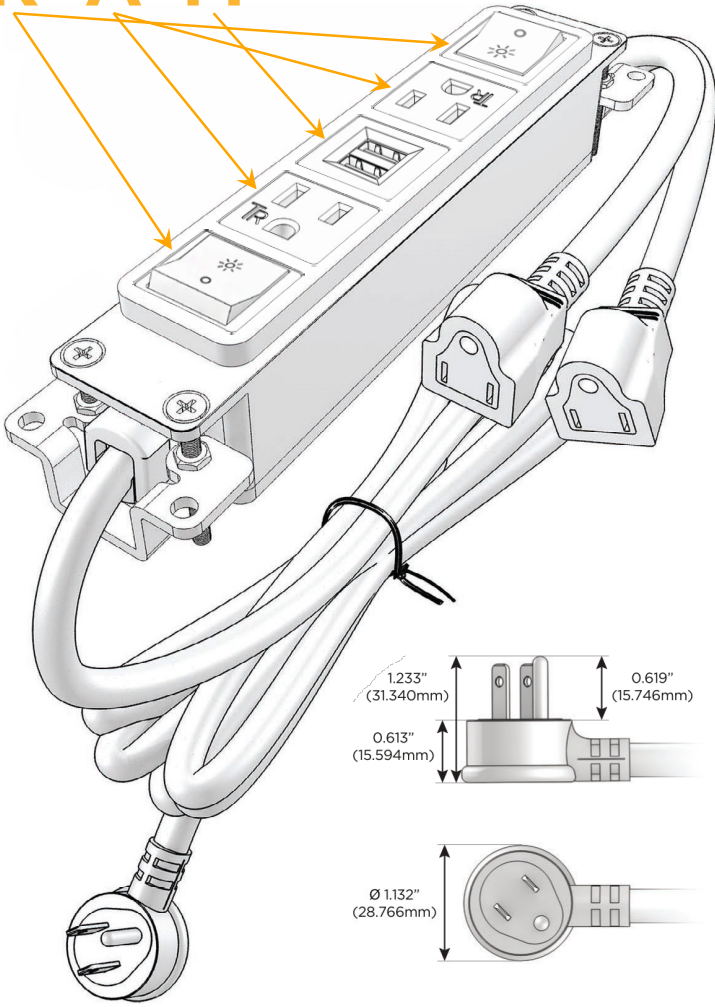

M-POWER-5T

AC POWER & DATA CONNECTIVITY SOLUTION

M-POWER-5TW-RAMAR-BZB

Specs:

Modules/Ports:

- **R** Switched AC (Rocker Switch)
- **A** Tamper Resistant AC Receptacle
- **M** Double USB-A (Fast Charging Ports - 18W)

R A M