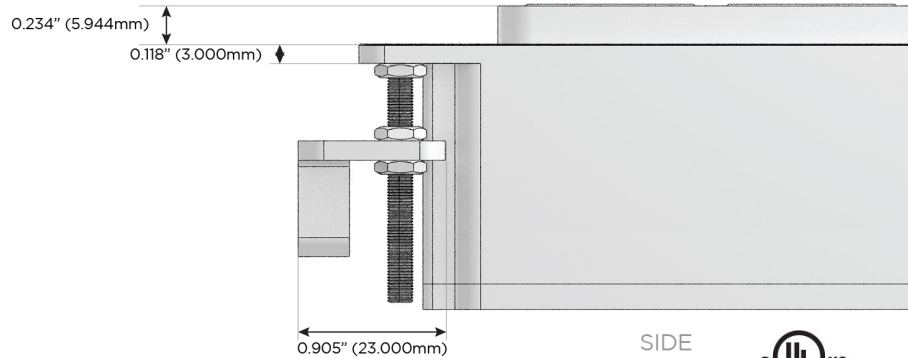

M-POWER-5T

AC POWER & DATA CONNECTIVITY SOLUTION

M-POWER-5TW-RAMAR-BZB

Specs:

Modules/Ports:

- R** Switched AC (Rocker Switch)
- A** Tamper Resistant AC Receptacle
- M** Double USB-A (Fast Charging Ports - 18W)

TOP

SIDE