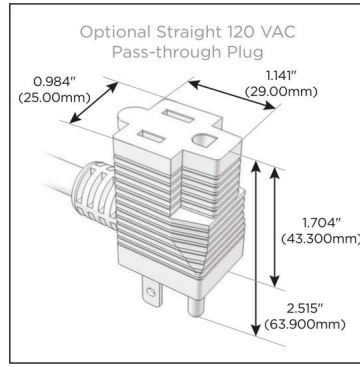

M-POWER-5T

AC POWER & DATA CONNECTIVITY SOLUTION

M-POWER-5TW-RAMAR-BZB

Specs:

Modules/Ports:

- **R** Switched AC (Rocker Switch)
- **A** Tamper Resistant AC Receptacle
- **M** Double USB-A (Fast Charging Ports - 18W)

R A M