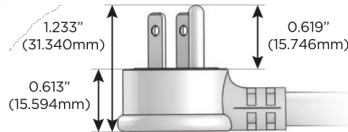

M-POWER-5T

AC POWER & DATA CONNECTIVITY SOLUTION

M-POWER-5TW-RAMAR-BZAB

Specs:

Modules/Ports:

- **R** Switched AC (Rocker Switch)
- **A** Tamper Resistant AC Receptacle
- **M** Double USB-A (Fast Charging Ports - 18W)

R A M