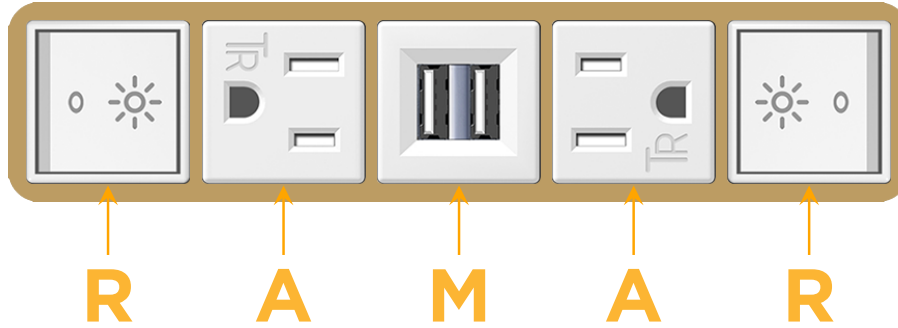

Bezel Finish: **STANDARD BRONZE (ABS)**

Custom Finishes Available M-POWER-5TW-RAMAR-BZAB

Features:

Module/Port Options:

- A Tamper Resistant AC Receptacle
- E USB-A & USB-C (20W)
- M Double USB-A (Fast Charging Ports - 18W)
- H HDMI
- 6 CAT 6
- 12 RJ 12
- X Switched AC
- Y 3-Way Switch (Low Voltage)
- V USB-C (45W High Speed Charging Port)
- S USB-C (25W High Speed Charging Port)
- R Switched AC (Rocker Switch)
- D Dimmer Switch

Plug:

- Supplied with Low Profile Flat 45° Angle 120 VAC Plug
- Optional Standard Straight 120 VAC Plug
- Optional Straight 120 VAC Pass-through Plug

- CLEAN, COMPACT DESIGN
- STREAMLINED
- LOW PROFILE
- SIDE-EXITING CORDS
- PLUG & PLAY
- 6' AC CORD & PLUG (FLAT PLUG STANDARD)
- CUSTOMIZABLE CONFIGURATIONS AND FINISHES
- UL LISTED FOR MOUNTING IN FURNITURE
- 15A

M-POWER-5T

AC POWER & DATA CONNECTIVITY SOLUTION

M-POWER-5TW-RAMAR-BZAB

Specs:

Modules/Ports:

- R** Switched AC (Rocker Switch)
- A** Tamper Resistant AC Receptacle
- M** Double USB-A (Fast Charging Ports - 18W)