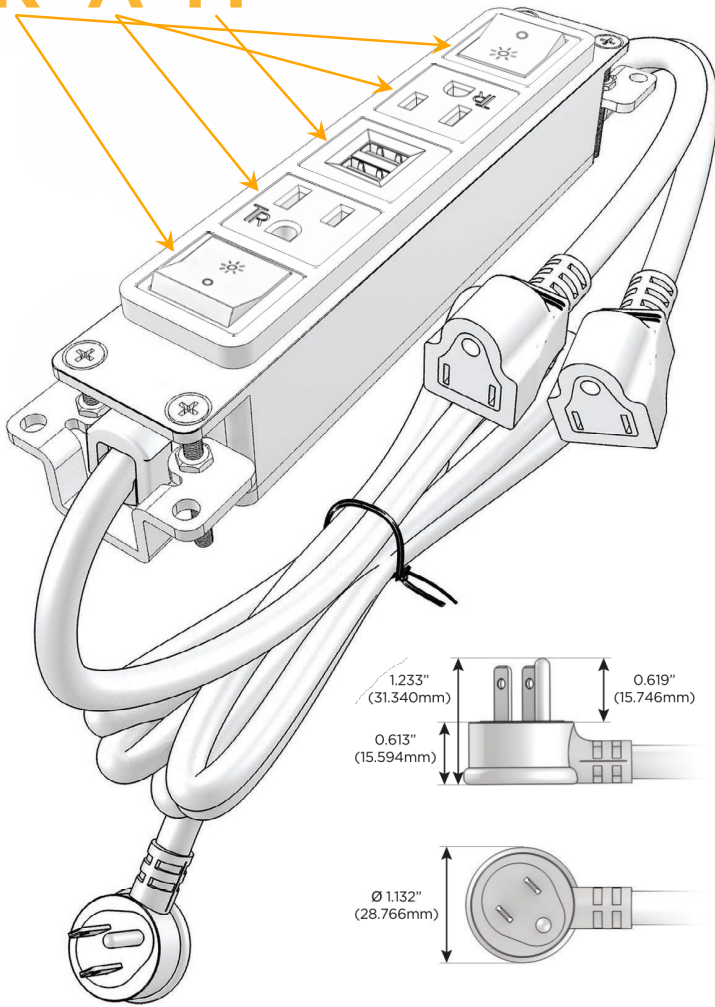

M-POWER-5T

AC POWER & DATA CONNECTIVITY SOLUTION

M-POWER-5TW-RAMAR-BZAB

Specs:

Modules/Ports:

- **R** Switched AC (Rocker Switch)
- **A** Tamper Resistant AC Receptacle
- **M** Double USB-A (Fast Charging Ports - 18W)

R A M