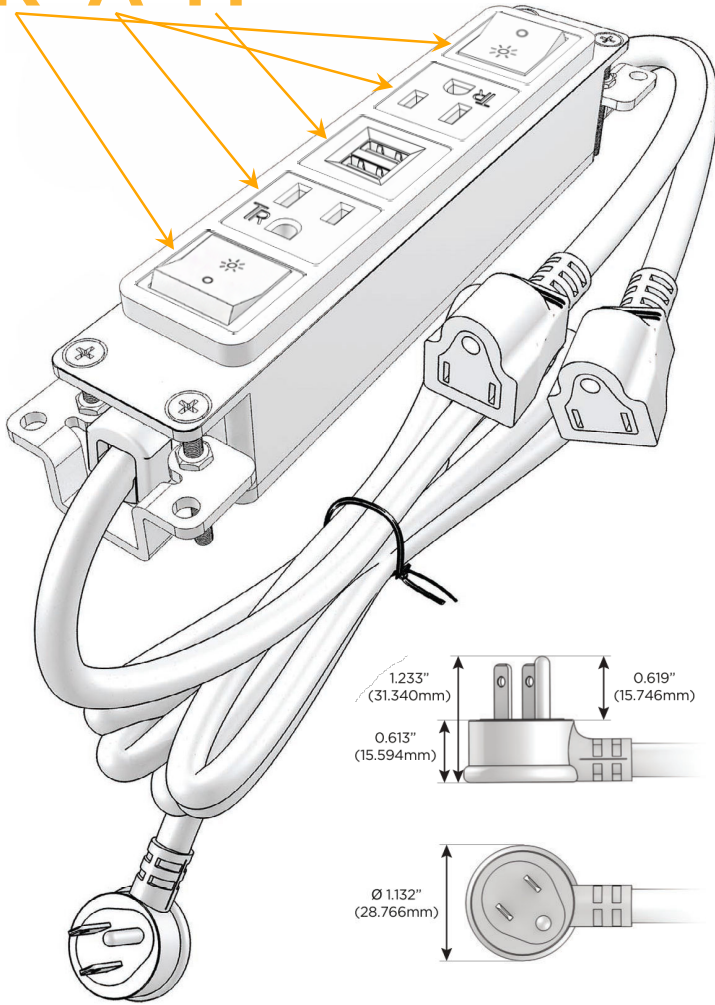

M-POWER-5T

AC POWER & DATA CONNECTIVITY SOLUTION

M-POWER-5TW-RAMAR-BZ4B

Specs:

Modules/Ports:

- **R** Switched AC (Rocker Switch)
- **A** Tamper Resistant AC Receptacle
- **M** Double USB-A (Fast Charging Ports - 18W)

R A M