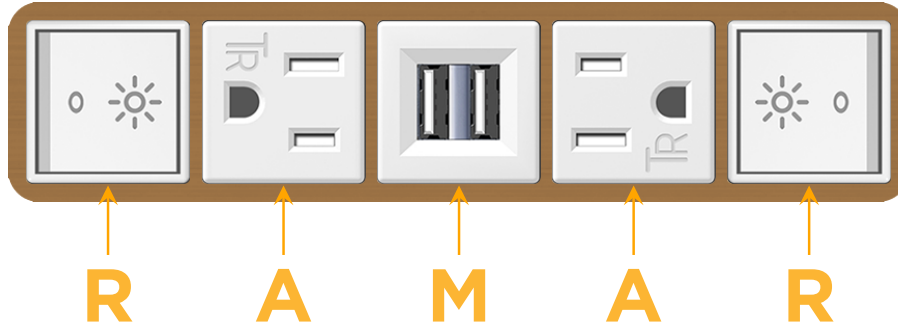

M-POWER-5T

AC POWER & DATA CONNECTIVITY SOLUTION

M-POWER-5TW-RAMAR-BZ4B

Distributed by

Mormax Company, Inc.

8 Westchester Plaza

Elmsford, NY 10523

914-699-0101

sales@mormax.com

mormax.com

Metro Light & Power's line of power & data solutions offers sophisticated design elements combined with greater ease of installation. Streamlined and low-profile, enhanced by side-exiting cords, our outlets advance the industry with their cutting edge look and feel. We believe flexibility is key, and we provide a variety of mounting options, including the ability to mount in limited spaces. Our outlets are available in many finishes and configurations, in addition to a custom color and finish capability for our clients.

Bezel Finish: **SOLID BRONZE BRUSHED**

Custom Finishes Available M-POWER-5TW-RAMAR-BZ4B

Features:

Module/Port Options:

- A Tamper Resistant AC Receptacle
- E USB-A & USB-C (20W)
- M Double USB-A (Fast Charging Ports - 18W)
- H HDMI
- 6 CAT 6
- 12 RJ 12
- X Switched AC
- Y 3-Way Switch (Low Voltage)
- V USB-C (45W High Speed Charging Port)
- S USB-C (25W High Speed Charging Port)
- R Switched AC (Rocker Switch)
- D Dimmer Switch

Plug:

- Supplied with Low Profile Flat 45° Angle 120 VAC Plug
- Optional Standard Straight 120 VAC Plug
- Optional Straight 120 VAC Pass-through Plug

- CLEAN, COMPACT DESIGN
- STREAMLINED
- LOW PROFILE
- SIDE-EXITING CORDS
- PLUG & PLAY
- 6' AC CORD & PLUG (FLAT PLUG STANDARD)
- CUSTOMIZABLE CONFIGURATIONS AND FINISHES
- UL LISTED FOR MOUNTING IN FURNITURE
- 15A