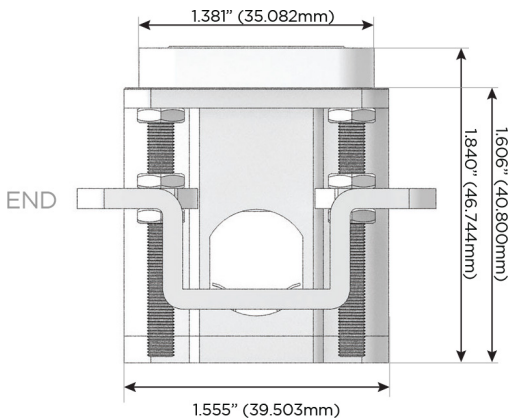

M-POWER-5T

AC POWER & DATA CONNECTIVITY SOLUTION

M-POWER-5TW-RAMAR-BZ4B

Specs:

Modules/Ports:

- **R** Switched AC (Rocker Switch)
- **A** Tamper Resistant AC Receptacle
- **M** Double USB-A (Fast Charging Ports - 18W)

R A M

TOP

Distributed by

Mormax Company, Inc.

8 Westchester Plaza

Elmsford, NY 10523

914-699-0101

sales@mormax.com

mormax.com