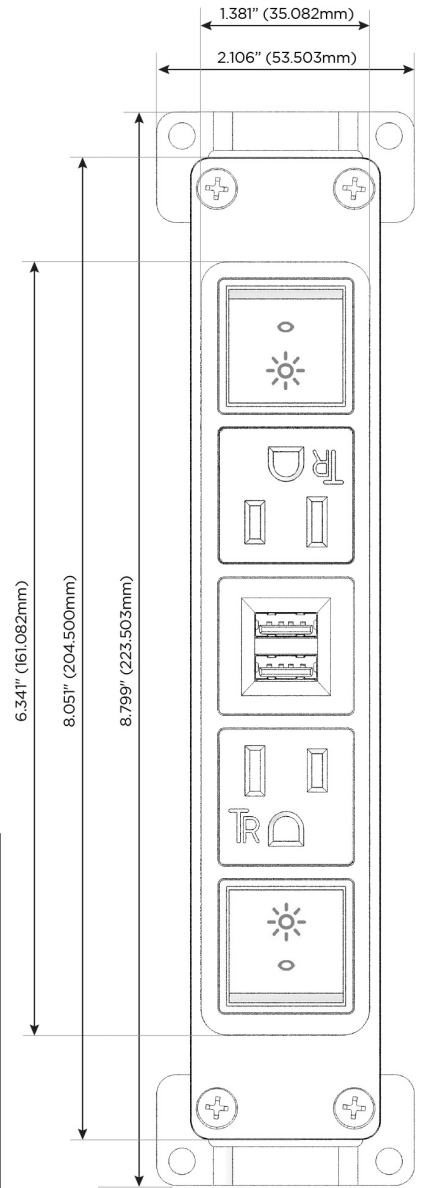

M-POWER-5T

AC POWER & DATA CONNECTIVITY SOLUTION

M-POWER-5TW-RAMAR-BZ4B

Specs:

Modules/Ports:

- **R** Switched AC (Rocker Switch)
- **A** Tamper Resistant AC Receptacle
- **M** Double USB-A (Fast Charging Ports - 18W)

R A M

TOP

Distributed by

Mormax Company, Inc.

8 Westchester Plaza

Elmsford, NY 10523

914-699-0101

sales@mormax.com

mormax.com