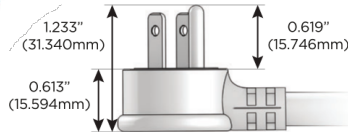

M-POWER-5T

AC POWER & DATA CONNECTIVITY SOLUTION

M-POWER-5TW-RAMAR-BZ4B

Specs:

Modules/Ports:

- **R** Switched AC (Rocker Switch)
- **A** Tamper Resistant AC Receptacle
- **M** Double USB-A (Fast Charging Ports - 18W)

R A M