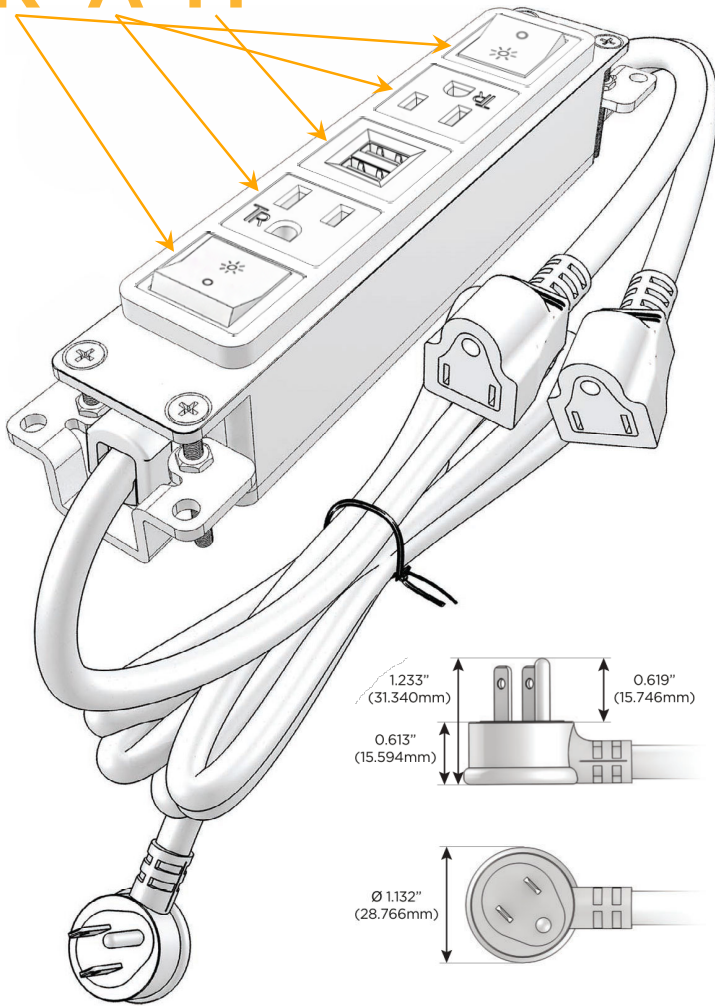

M-POWER-5T

AC POWER & DATA CONNECTIVITY SOLUTION

M-POWER-5TW-RAMAR-BRAAB

Specs:

Modules/Ports:

- **R** Switched AC (Rocker Switch)
- **A** Tamper Resistant AC Receptacle
- **M** Double USB-A (Fast Charging Ports - 18W)

R A M