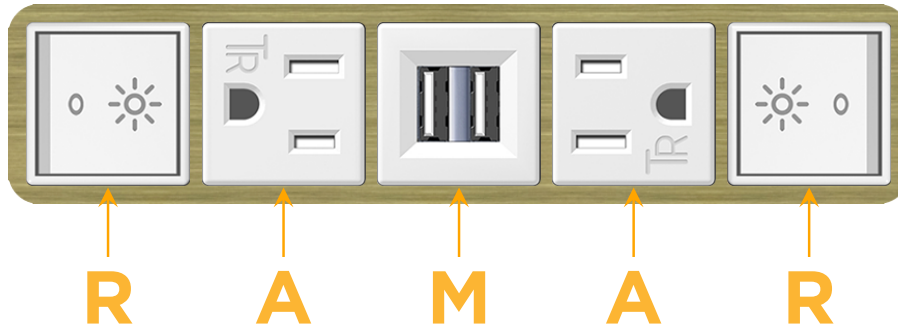

Bezel Finish: **BRASS ANTIQUED (ABS)**

Custom Finishes Available M-POWER-5TW-RAMAR-BRAAB

Features:

Module/Port Options:

- A** Tamper Resistant AC Receptacle
- E** USB-A & USB-C (20W)
- M** Double USB-A (Fast Charging Ports - 18W)
- H** HDMI
- 6** CAT 6
- 12** RJ 12
- X** Switched AC
- Y** 3-Way Switch (Low Voltage)
- V** USB-C (45W High Speed Charging Port)
- S** USB-C (25W High Speed Charging Port)
- R** Switched AC (Rocker Switch)
- D** Dimmer Switch

Plug:

Supplied with Low Profile Flat 45° Angle 120 VAC Plug

Optional Standard Straight 120 VAC Plug

Optional Straight 120 VAC Pass-through Plug

- CLEAN, COMPACT DESIGN
- STREAMLINED
- LOW PROFILE
- SIDE-EXITING CORDS
- PLUG & PLAY
- 6' AC CORD & PLUG (FLAT PLUG STANDARD)
- CUSTOMIZABLE CONFIGURATIONS AND FINISHES
- UL LISTED FOR MOUNTING IN FURNITURE
- 15A

M-POWER-5T

AC POWER & DATA CONNECTIVITY SOLUTION

M-POWER-5TW-RAMAR-BRAAB

Specs:

Modules/Ports:

- R** Switched AC (Rocker Switch)
- A** Tamper Resistant AC Receptacle
- M** Double USB-A (Fast Charging Ports - 18W)