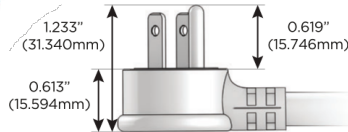

M-POWER-5T

AC POWER & DATA CONNECTIVITY SOLUTION

M-POWER-5TW-RAMAR-BRAAB

Specs:

Modules/Ports:

- **R** Switched AC (Rocker Switch)
- **A** Tamper Resistant AC Receptacle
- **M** Double USB-A (Fast Charging Ports - 18W)

R A M